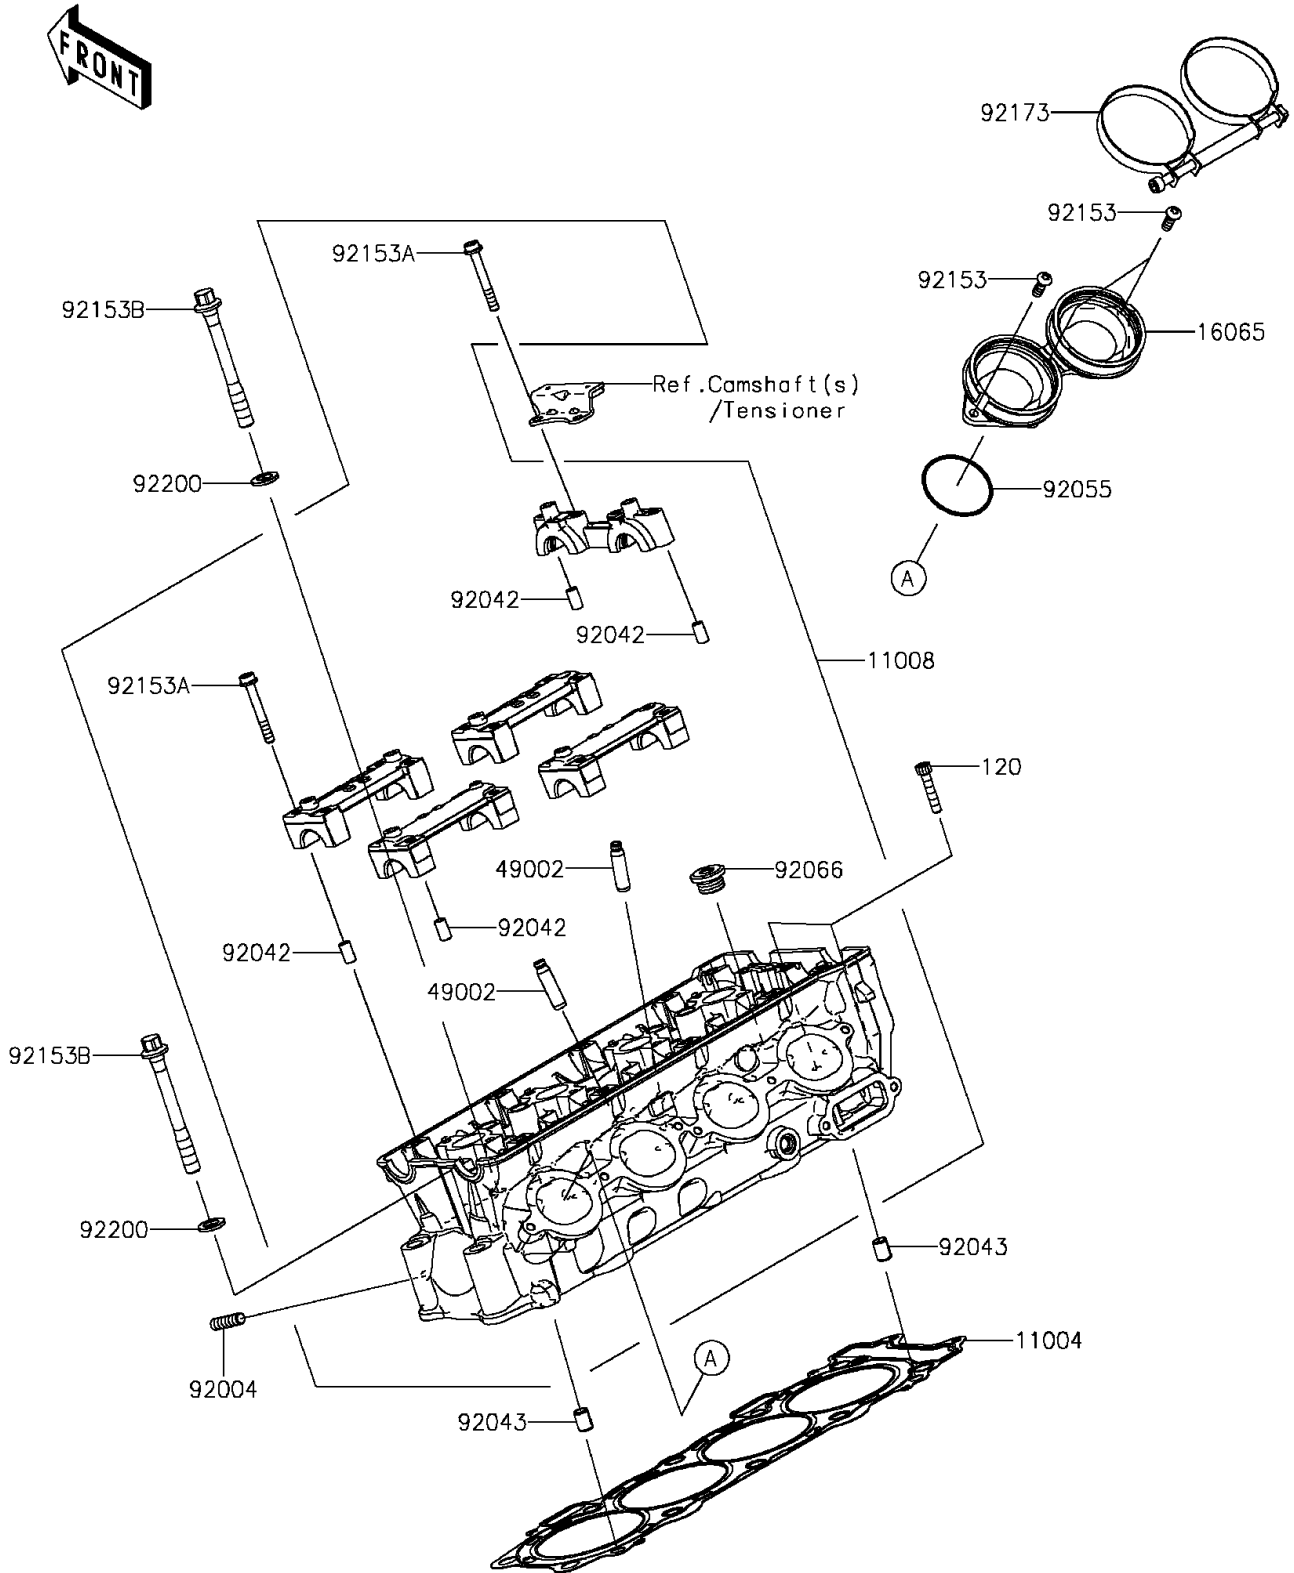

## 2015 NINJA® ZX™10R ABS PARTS DIAGRAM

Cylinder Head

E1111

## 2015 NINJA® ZX™10R ABS PARTS LIST

### Cylinder Head

ITEM NAME	PART NUMBER	QUANTITY
BOLT-SOCKET,6X30 (Ref # 120)	120CD0630	1
GASKET-HEAD (Ref # 11004)	11004-0094	1
HEAD-COMP-CYLINDER (Ref # 11008)	11008-0721	1
HOLDER-CARBURETOR (Ref # 16065)	16065-0115	1
GUIDE-VALVE (Ref # 49002)	49002-0009	1
STUD,8X18 (Ref # 92004)	92004-0049	1
PIN,DOWEL,6.3X8X14 (Ref # 92042)	92042-007	1
PIN,8.2X10X14 (Ref # 92043)	92043-1264	1
RING-O,47X1.9 (Ref # 92055)	92055-1600	1
PLUG,18X10 (Ref # 92066)	92066-0016	1
BOLT,TORX,6X18 (Ref # 92153)	92153-0454	1
BOLT,SOCKET,6X45 (Ref # 92153A)	92153-0656	1
BOLT,FLANGED,10X90 (Ref # 92153B)	92153-0893	1
CLAMP (Ref # 92173)	92173-0222	1
WASHER,10.5X19X2.3 (Ref # 92200)	92200-0114	1