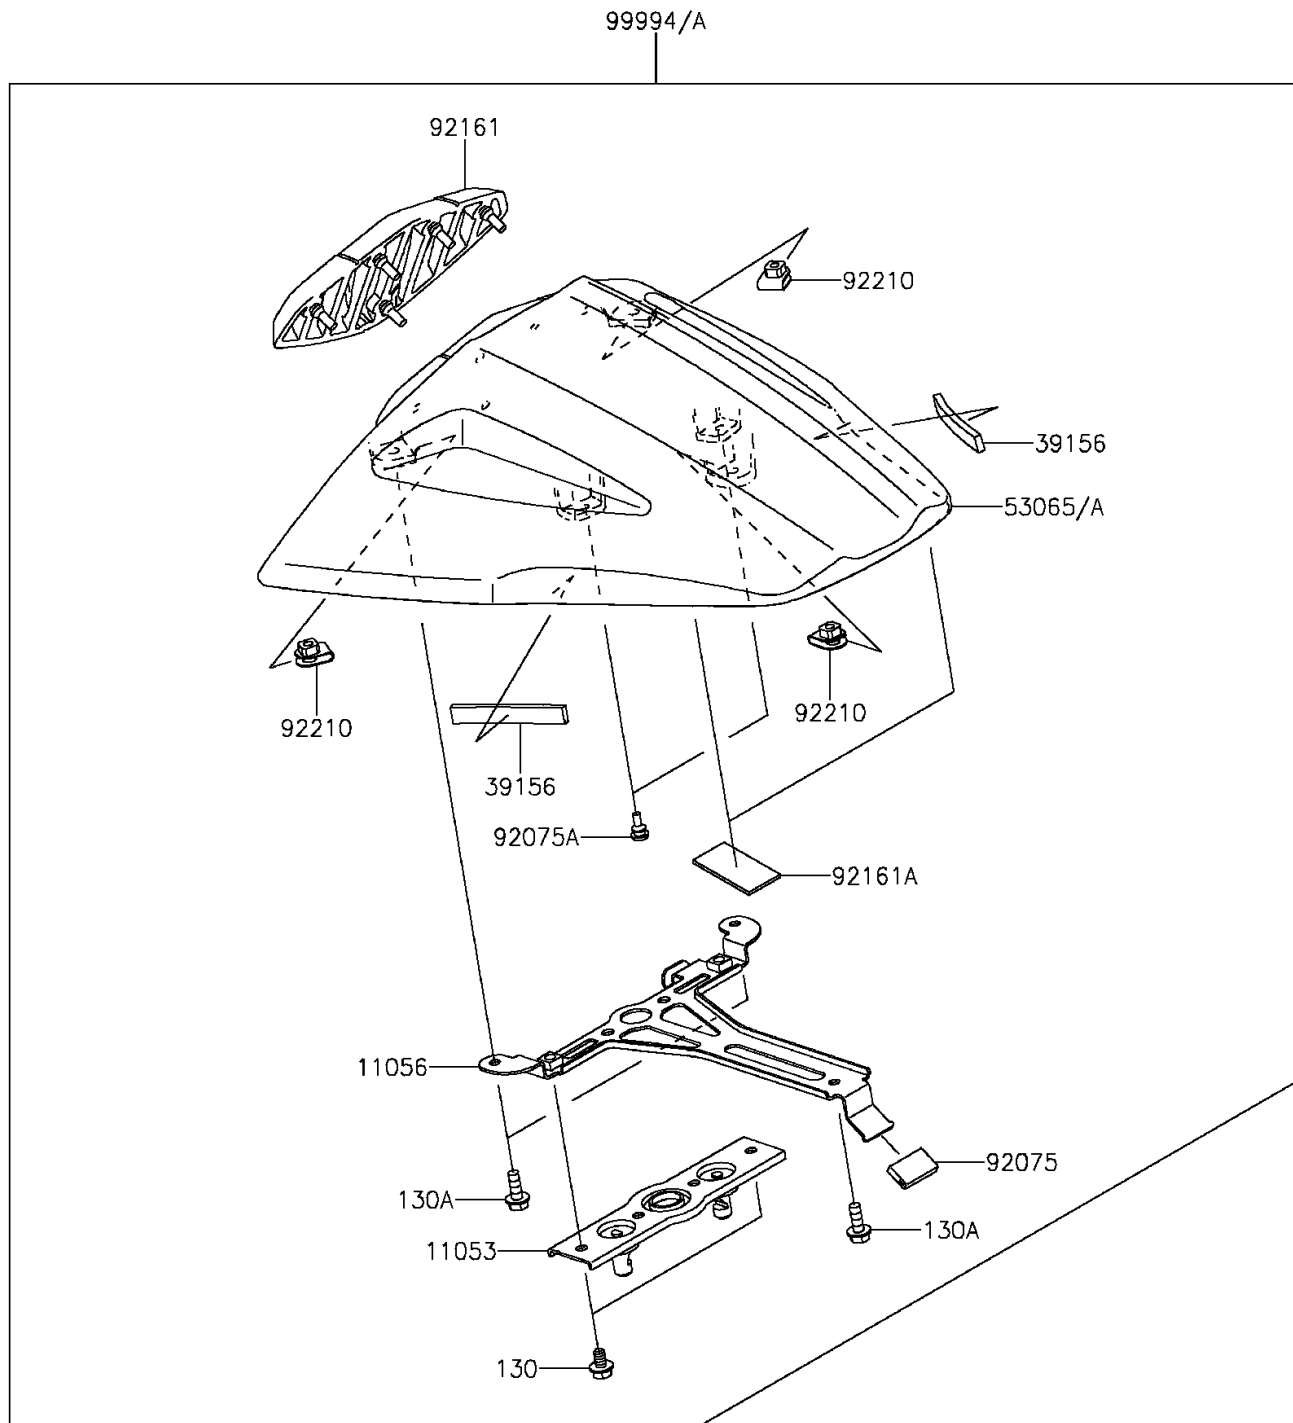

## 2015 NINJA® ZX™-10R PARTS DIAGRAM

Accessory(Single Seat Cover)

F2910

## 2015 NINJA® ZX™-10R PARTS LIST

Accessory(Single Seat Cover)

ITEM NAME	PART NUMBER	QUANTITY
BOLT-FLANGED,6X10 (Ref # 130)	130BA0610	1
BOLT-FLANGED,6X16 (Ref # 130A)	130BA0616	1
BRACKET,SEAT LOCK STRIKER (Ref # 11053)	11053-0386	1
BRACKET,SEAT COVER (Ref # 11056)	11056-0240	1
PAD,10X70X4 (Ref # 39156)	39156-0735	1
COVER SEAT,M.M.C.GRAY (Ref # 53065)	53065-0020-51B	1
DAMPER (Ref # 92075)	92075-1446	1
DAMPER (Ref # 92075A)	92075-1808	1
DAMPER (Ref # 92161)	92161-0921	1
DAMPER,45X25X2 (Ref # 92161A)	92161-1381	1
NUT,6MM (Ref # 92210)	92210-0277	1
KIT,SINGLE SEAT COVER,GRAY (Ref # 99994)	99994-0320-51B	1