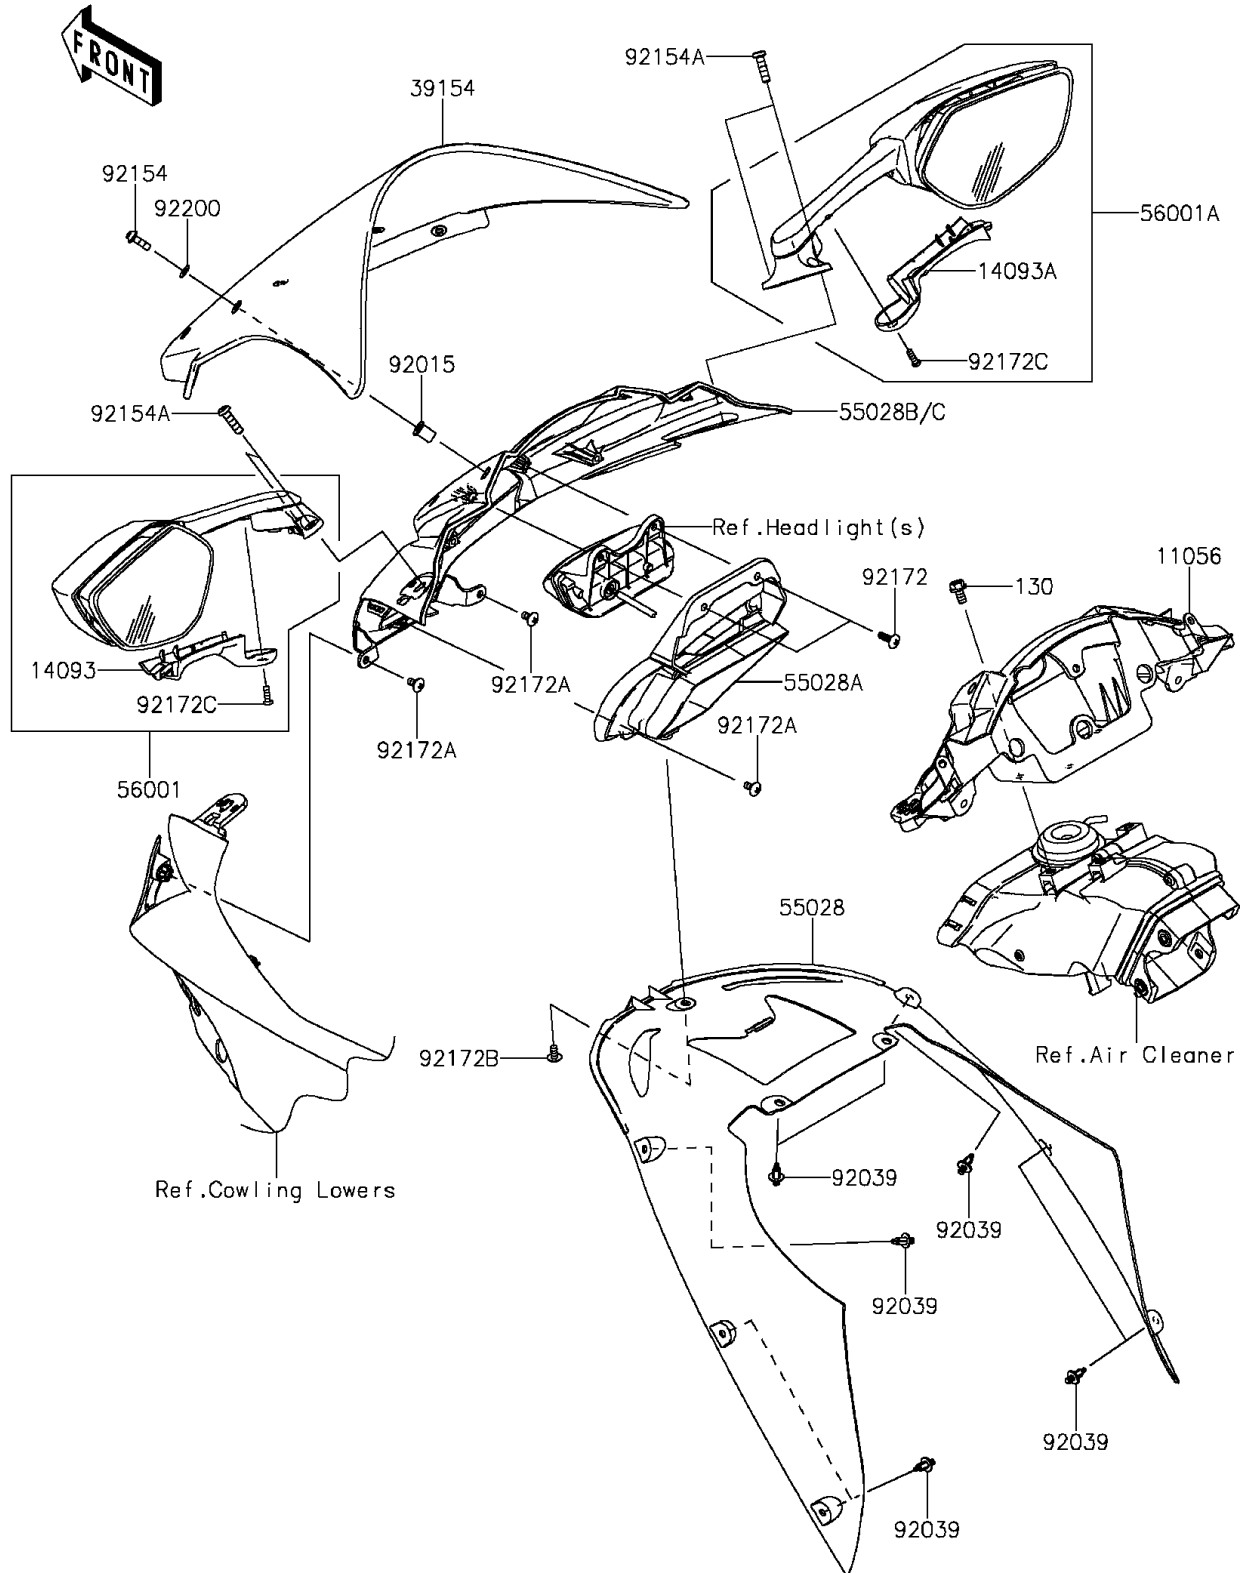

2015 NINJA® ZX™-10R PARTS DIAGRAM

Cowling

F2871

2015 NINJA® ZX™-10R PARTS LIST

Cowling

ITEM NAME	PART NUMBER	QUANTITY
BOLT-FLANGED,6X12 (Ref # 130)	130BA0612	1
BRACKET,METER (Ref # 11056)	11056-0175	1
COVER,MIRROR,LH (Ref # 14093)	14093-0028	1
COVER,MIRROR,RH (Ref # 14093A)	14093-0029	1
WINDSHIELD (Ref # 39154)	39154-0051	1
COWLING,FR,CNT (Ref # 55028)	55028-0335	1
COWLING,RAM AIR (Ref # 55028A)	55028-0356	1
COWLING,UPP,M.M.C.GRAY (Ref # 55028B)	55028-0458-51B	1
MIRROR-ASSY,LH (Ref # 56001)	56001-0288	1
MIRROR-ASSY,RH (Ref # 56001A)	56001-0289	1
NUT,WELL,5MM (Ref # 92015)	92015-1757	1
RIVET (Ref # 92039)	92039-0068	1
BOLT,SOCKET,5X16 (Ref # 92154)	92154-0209	1
BOLT,SOCKET,6X22 (Ref # 92154A)	92154-0402	1
SCREW,TAPPING,5X16 (Ref # 92172)	92172-0238	1
SCREW,TAPPING,5X10 (Ref # 92172A)	92172-0262	1
SCREW,TAPPING,5X10 (Ref # 92172B)	92172-0335	1
SCREW-PAN-CROS,4X10 (Ref # 92172C)	92172-0871	1
WASHER,NYLONE,5.3X11.5X0.5 (Ref # 92200)	92200-0006	1