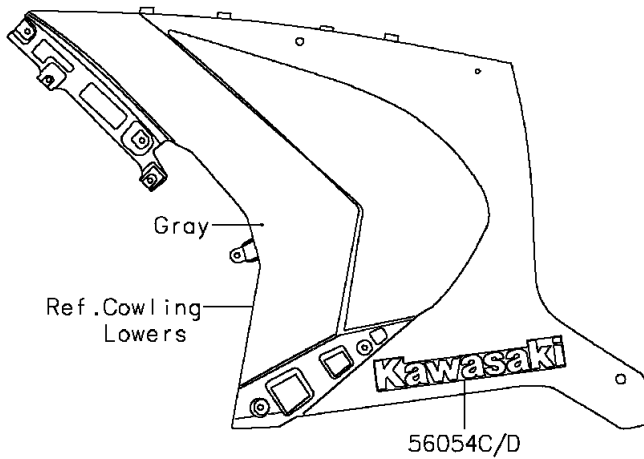

2015 NINJA® ZX™-10R PARTS DIAGRAM

Decals(Gray)(JFF)

F2861

2015 NINJA® ZX™-10R PARTS LIST

Decals(Gray)(JFF)

ITEM NAME	PART NUMBER	QUANTITY
MARK,FUEL TANK,NINJA (Ref # 56054)	56054-1652	1
MARK,SIDE COWL.,ZX-10R (Ref # 56054A)	56054-1653	1
MARK,TAIL COVER,1000 (Ref # 56054B)	56054-1654	1
MARK,LWR COWL.,LH,KAWASAKI (Ref # 56054C)	56054-1655	1
MARK,LWR COWL.,RH,KAWASAKI (Ref # 56054D)	56054-1656	1
PATTERN,WHEEL,GREEN,4X1353 (Ref # 56069)	56069-0103	1
RIM STRIPE APPLICATOR (Ref # 57001)	57001-1752	1