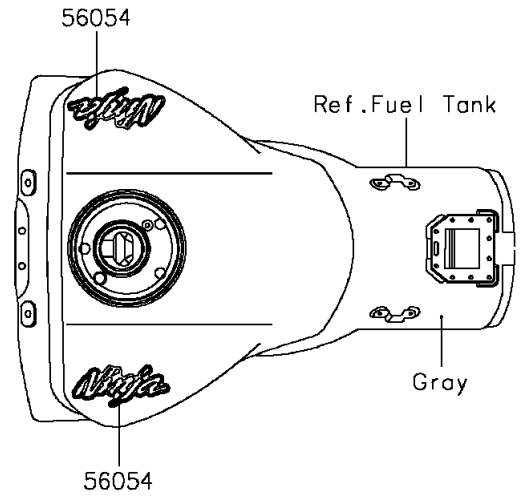

2015 NINJA® ZX™-10R PARTS DIAGRAM

Decals(Gray)(JFF)

F2861

2015 NINJA® ZX™-10R PARTS LIST

Decals(Gray)(JFF)

ITEM NAME	PART NUMBER	QUANTITY
MARK,FUEL TANK,NINJA (Ref # 56054)	56054-1652	1
MARK,SIDE COWL.,ZX-10R (Ref # 56054A)	56054-1653	1
MARK,TAIL COVER,1000 (Ref # 56054B)	56054-1654	1
MARK,LWR COWL.,LH,KAWASAKI (Ref # 56054C)	56054-1655	1
MARK,LWR COWL.,RH,KAWASAKI (Ref # 56054D)	56054-1656	1
PATTERN,WHEEL,GREEN,4X1353 (Ref # 56069)	56069-0103	1
RIM STRIPE APPLICATOR (Ref # 57001)	57001-1752	1