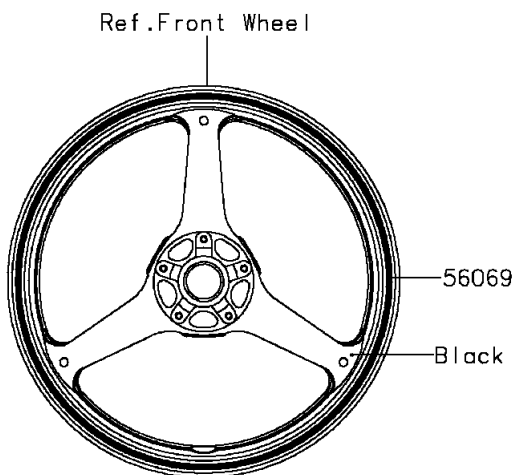

2015 NINJA® ZX™-10R PARTS DIAGRAM

Decals(Gray)(JFF)

F2861

2015 NINJA® ZX™-10R PARTS LIST

Decals(Gray)(JFF)

ITEM NAME	PART NUMBER	QUANTITY
MARK,FUEL TANK,NINJA (Ref # 56054)	56054-1652	1
MARK,SIDE COWL.,ZX-10R (Ref # 56054A)	56054-1653	1
MARK,TAIL COVER,1000 (Ref # 56054B)	56054-1654	1
MARK,LWR COWL.,LH,KAWASAKI (Ref # 56054C)	56054-1655	1
MARK,LWR COWL.,RH,KAWASAKI (Ref # 56054D)	56054-1656	1
PATTERN,WHEEL,GREEN,4X1353 (Ref # 56069)	56069-0103	1
RIM STRIPE APPLICATOR (Ref # 57001)	57001-1752	1