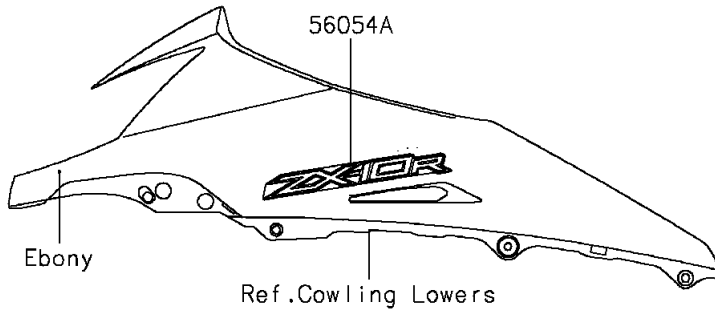

2015 NINJA® ZX™-10R PARTS DIAGRAM

Decals(Gray)(JFF)

F2861

2015 NINJA® ZX™-10R PARTS LIST

Decals(Gray)(JFF)

ITEM NAME	PART NUMBER	QUANTITY
MARK,FUEL TANK,NINJA (Ref # 56054)	56054-1652	1
MARK,SIDE COWL.,ZX-10R (Ref # 56054A)	56054-1653	1
MARK,TAIL COVER,1000 (Ref # 56054B)	56054-1654	1
MARK,LWR COWL.,LH,KAWASAKI (Ref # 56054C)	56054-1655	1
MARK,LWR COWL.,RH,KAWASAKI (Ref # 56054D)	56054-1656	1
PATTERN,WHEEL,GREEN,4X1353 (Ref # 56069)	56069-0103	1
RIM STRIPE APPLICATOR (Ref # 57001)	57001-1752	1