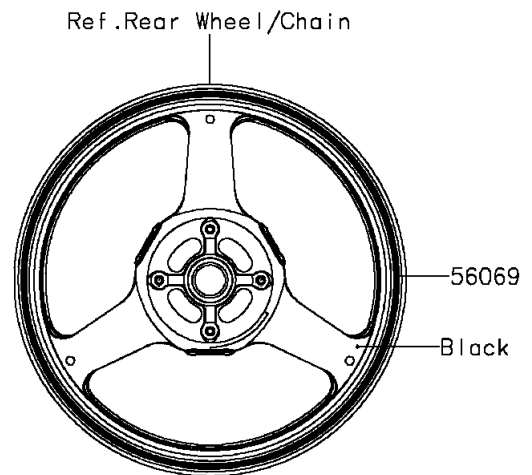

2015 NINJA® ZX™-10R PARTS DIAGRAM

Decals(Gray)(JFF)

F2861

2015 NINJA® ZX™-10R PARTS LIST

Decals(Gray)(JFF)

ITEM NAME	PART NUMBER	QUANTITY
MARK,FUEL TANK,NINJA (Ref # 56054)	56054-1652	1
MARK,SIDE COWL.,ZX-10R (Ref # 56054A)	56054-1653	1
MARK,TAIL COVER,1000 (Ref # 56054B)	56054-1654	1
MARK,LWR COWL.,LH,KAWASAKI (Ref # 56054C)	56054-1655	1
MARK,LWR COWL.,RH,KAWASAKI (Ref # 56054D)	56054-1656	1
PATTERN,WHEEL,GREEN,4X1353 (Ref # 56069)	56069-0103	1
RIM STRIPE APPLICATOR (Ref # 57001)	57001-1752	1