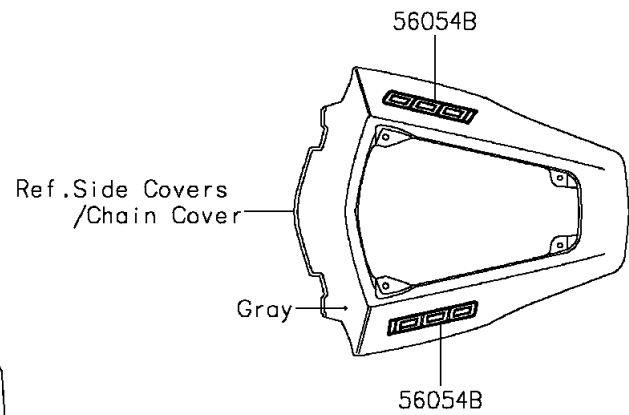

2015 NINJA® ZX™-10R PARTS DIAGRAM

Decals(Gray)(JFF)

F2861

2015 NINJA® ZX™-10R PARTS LIST

Decals(Gray)(JFF)

ITEM NAME	PART NUMBER	QUANTITY
MARK,FUEL TANK,NINJA (Ref # 56054)	56054-1652	1
MARK,SIDE COWL.,ZX-10R (Ref # 56054A)	56054-1653	1
MARK,TAIL COVER,1000 (Ref # 56054B)	56054-1654	1
MARK,LWR COWL.,LH,KAWASAKI (Ref # 56054C)	56054-1655	1
MARK,LWR COWL.,RH,KAWASAKI (Ref # 56054D)	56054-1656	1
PATTERN,WHEEL,GREEN,4X1353 (Ref # 56069)	56069-0103	1
RIM STRIPE APPLICATOR (Ref # 57001)	57001-1752	1