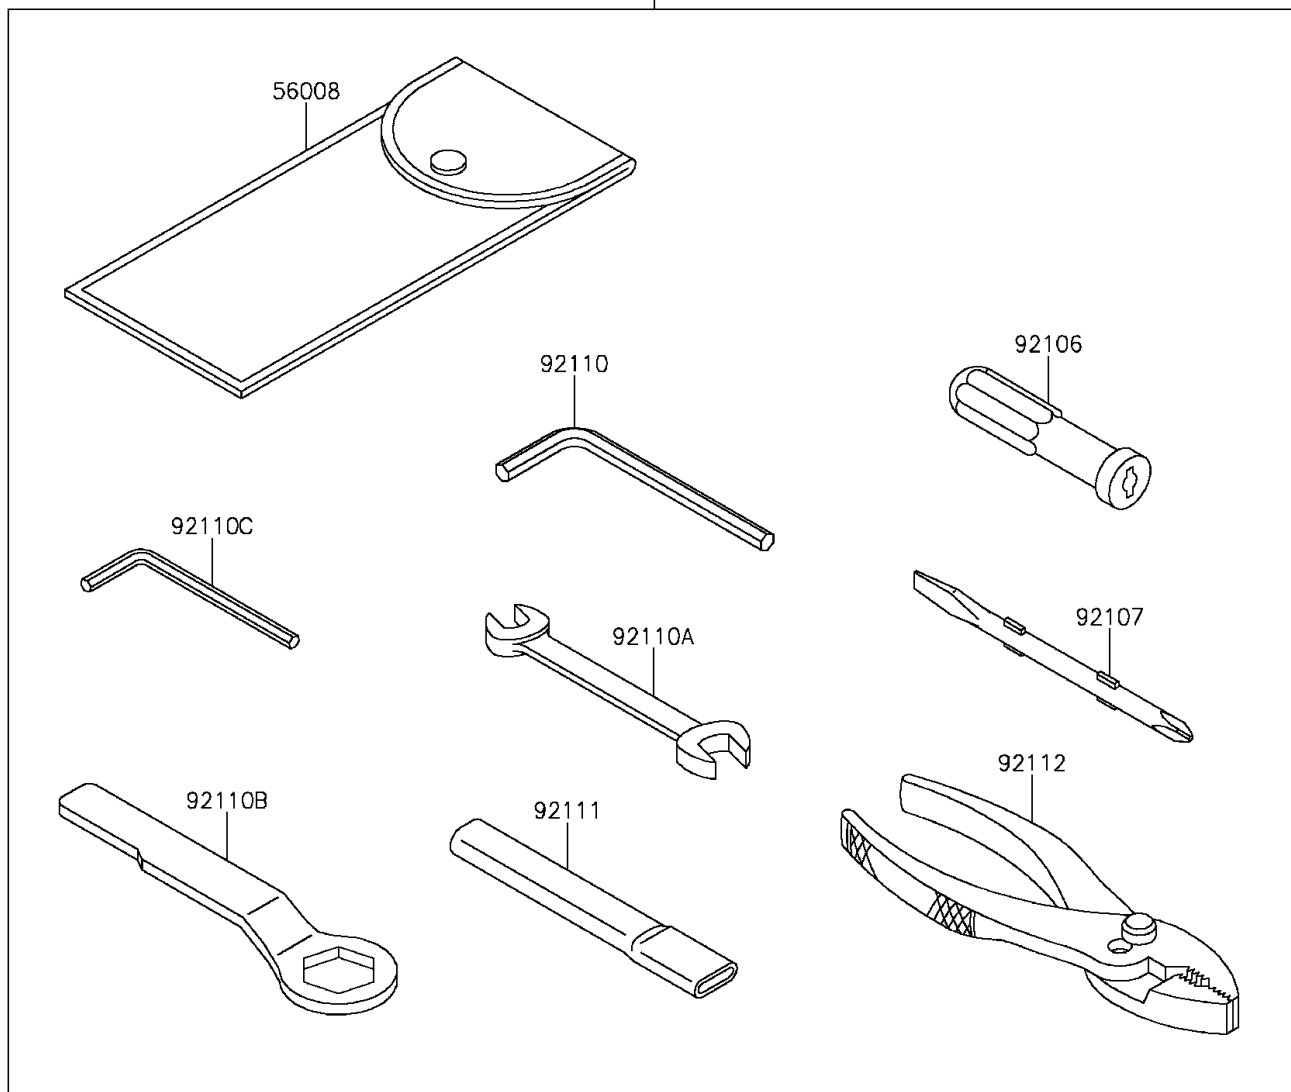

2015 NINJA® ZX™-10R PARTS DIAGRAM

Owner's Tools

56007

F2810

2015 NINJA® ZX™-10R PARTS LIST

Owner's Tools

ITEM NAME	PART NUMBER	QUANTITY
TOOL-KIT (Ref # 56007)	56007-0094	1
BAG,TOOL (Ref # 56008)	56008-1075	1
GASKET-LIQUID,TB1211F,CLEAR (Ref # 92104)	92104-0004	1
GASKET-LIQUID,TB1216B,BLACK (Ref # 92104A)	92104-1064	1
GASKET-LIQUID,TB1207B,BLACK (Ref # 92104B)	92104-2068	1
GRIP-SCREW DRIVER (Ref # 92106)	92106-1001	1
TOOL-DRIVER,#2PHILLIPS&SLOT (Ref # 92107)	92107-1051	1
TOOL-WRENCH,ALLEN,5MM (Ref # 92110)	92110-1015	1
TOOL-WRENCH,OPEN END,10X12 (Ref # 92110A)	92110-1152	1
TOOL-WRENCH,BOX END,32MM (Ref # 92110B)	92110-1161	1
TOOL-WRENCH,ALLEN,4MM (Ref # 92110C)	92110-3703	1
TOOL-BAR,BOX END WRENCH (Ref # 92111)	92111-1051	1
TOOL-PLIERS (Ref # 92112)	92112-1001	1