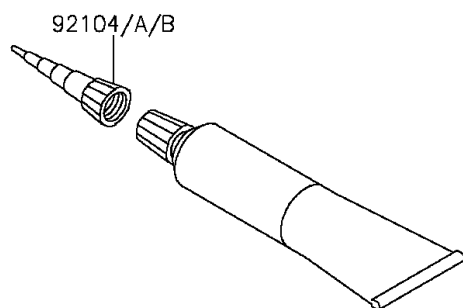

2015 NINJA® ZX™-10R PARTS DIAGRAM

Owner's Tools

56007

F2810

2015 NINJA® ZX™-10R PARTS LIST

Owner's Tools

ITEM NAME	PART NUMBER	QUANTITY
TOOL-KIT (Ref # 56007)	56007-0094	1
BAG,TOOL (Ref # 56008)	56008-1075	1
GASKET-LIQUID,TB1211F,CLEAR (Ref # 92104)	92104-0004	1
GASKET-LIQUID,TB1216B,BLACK (Ref # 92104A)	92104-1064	1
GASKET-LIQUID,TB1207B,BLACK (Ref # 92104B)	92104-2068	1
GRIP-SCREW DRIVER (Ref # 92106)	92106-1001	1
TOOL-DRIVER,#2PHILLIPS&SLOT (Ref # 92107)	92107-1051	1
TOOL-WRENCH,ALLEN,5MM (Ref # 92110)	92110-1015	1
TOOL-WRENCH,OPEN END,10X12 (Ref # 92110A)	92110-1152	1
TOOL-WRENCH,BOX END,32MM (Ref # 92110B)	92110-1161	1
TOOL-WRENCH,ALLEN,4MM (Ref # 92110C)	92110-3703	1
TOOL-BAR,BOX END WRENCH (Ref # 92111)	92111-1051	1
TOOL-PLIERS (Ref # 92112)	92112-1001	1