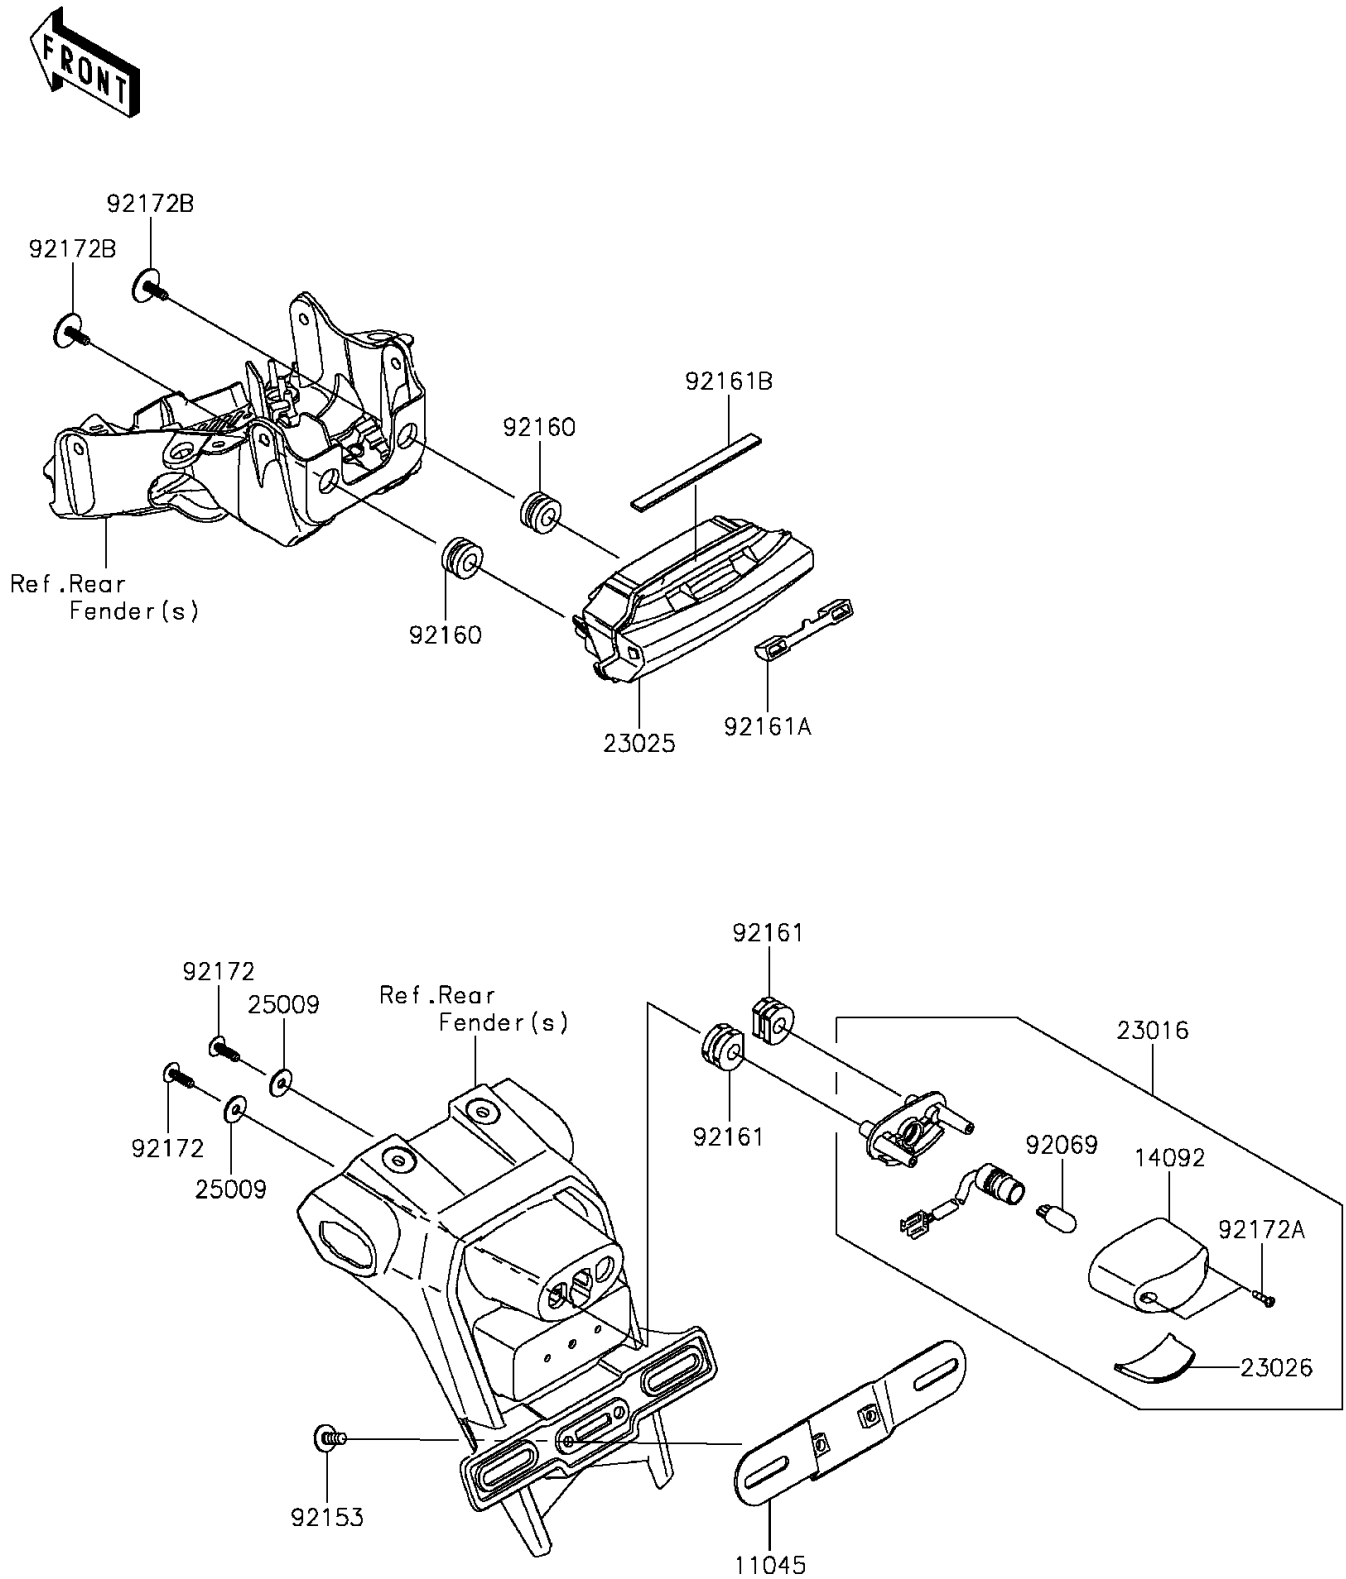

2015 NINJA® ZX™-10R PARTS DIAGRAM

Taillight(s)

F2720

2015 NINJA® ZX™-10R PARTS LIST

Taillight(s)

ITEM NAME	PART NUMBER	QUANTITY
BRACKET,LICENSE (Ref # 11045)	11045-1387	1
COVER,LICENSE LAMP (Ref # 14092)	14092-0001	1
LAMP-ASSY,LICENSE (Ref # 23016)	23016-0552	1
LAMP-TAIL,LED (Ref # 23025)	23025-0069	1
LENS,LICENSE LAMP (Ref # 23026)	23026-0015	1
WASHER,5.2X16X1.2 (Ref # 25009)	25009-004	1
BULB,12V 5W (Ref # 92069)	92069-1016	1
BOLT,SOCKET,6X14 (Ref # 92153)	92153-1446	1
DAMPER (Ref # 92160)	92160-1167	1
DAMPER (Ref # 92161)	92161-0776	1
DAMPER,TAIL LAMP (Ref # 92161A)	92161-0885	1
DAMPER,8X95X2 (Ref # 92161B)	92161-0962	1
SCREW,TAPPING,5X16 (Ref # 92172)	92172-0238	1
SCREW,TAPPING,2.9X13 (Ref # 92172A)	92172-0343	1
SCREW,TAPTITE,5X16 (Ref # 92172B)	92172-0481	1