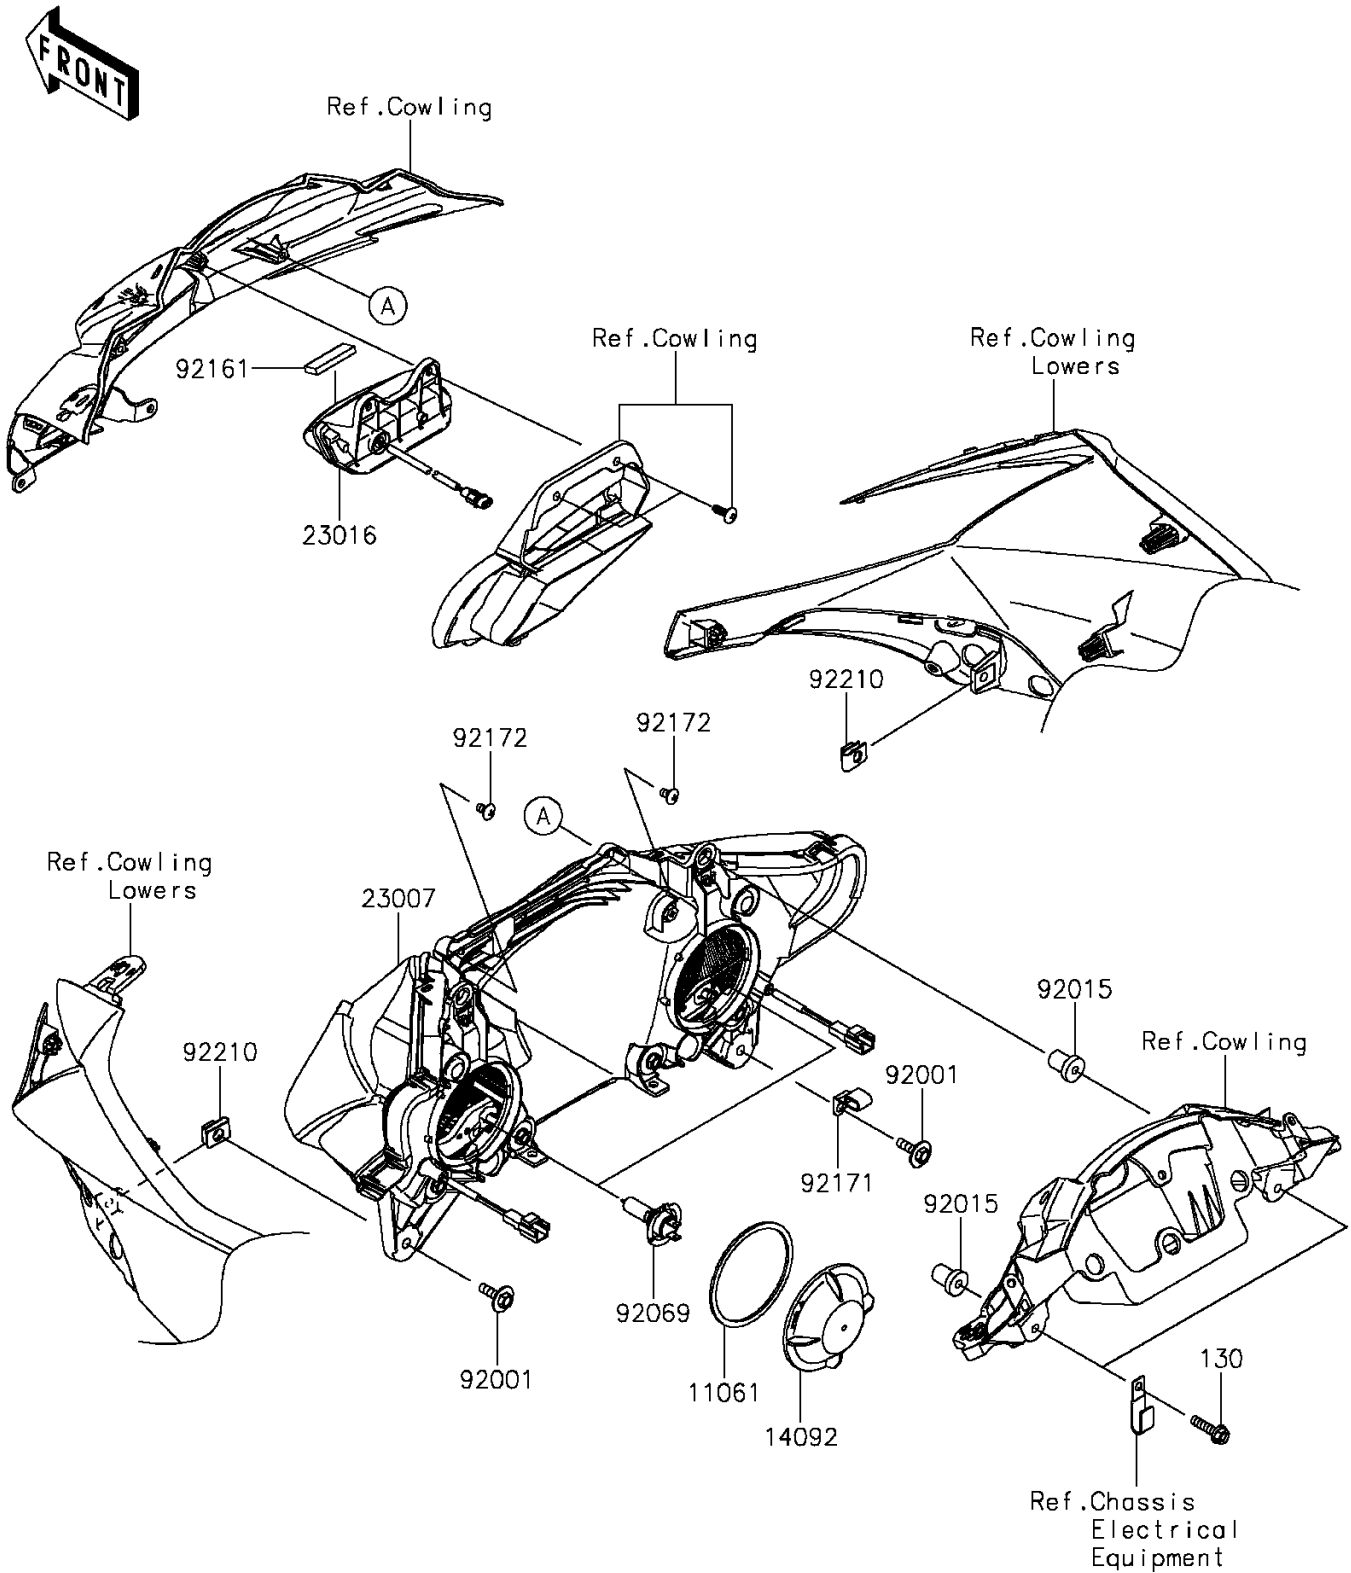

## 2015 NINJA® ZX™-10R PARTS DIAGRAM

Headlight(s)

F2710

## 2015 NINJA® ZX™-10R PARTS LIST

Headlight(s)

ITEM NAME	PART NUMBER	QUANTITY
BOLT-FLANGED,6X25 (Ref # 130)	130BB0625	1
GASKET (Ref # 11061)	11061-0746	1
COVER,HEAD LAMP (Ref # 14092)	14092-0793	1
LENS-COMP,HEAD LAMP (Ref # 23007)	23007-0155	1
LAMP-ASSY,POSITION LAMP (Ref # 23016)	23016-0045	1
BOLT,UPSET-WP,6X22 (Ref # 92001)	92001-1774	1
NUT,RUBBER,6MM (Ref # 92015)	92015-1692	1
BULB,12V 55W,H7 (Ref # 92069)	92069-0053	1
DAMPER,12X40X5 (Ref # 92161)	92161-0972	1
CLAMP (Ref # 92171)	92171-0926	1
SCREW,TAPPING,5X10 (Ref # 92172)	92172-0262	1
NUT (Ref # 92210)	92210-0130	1