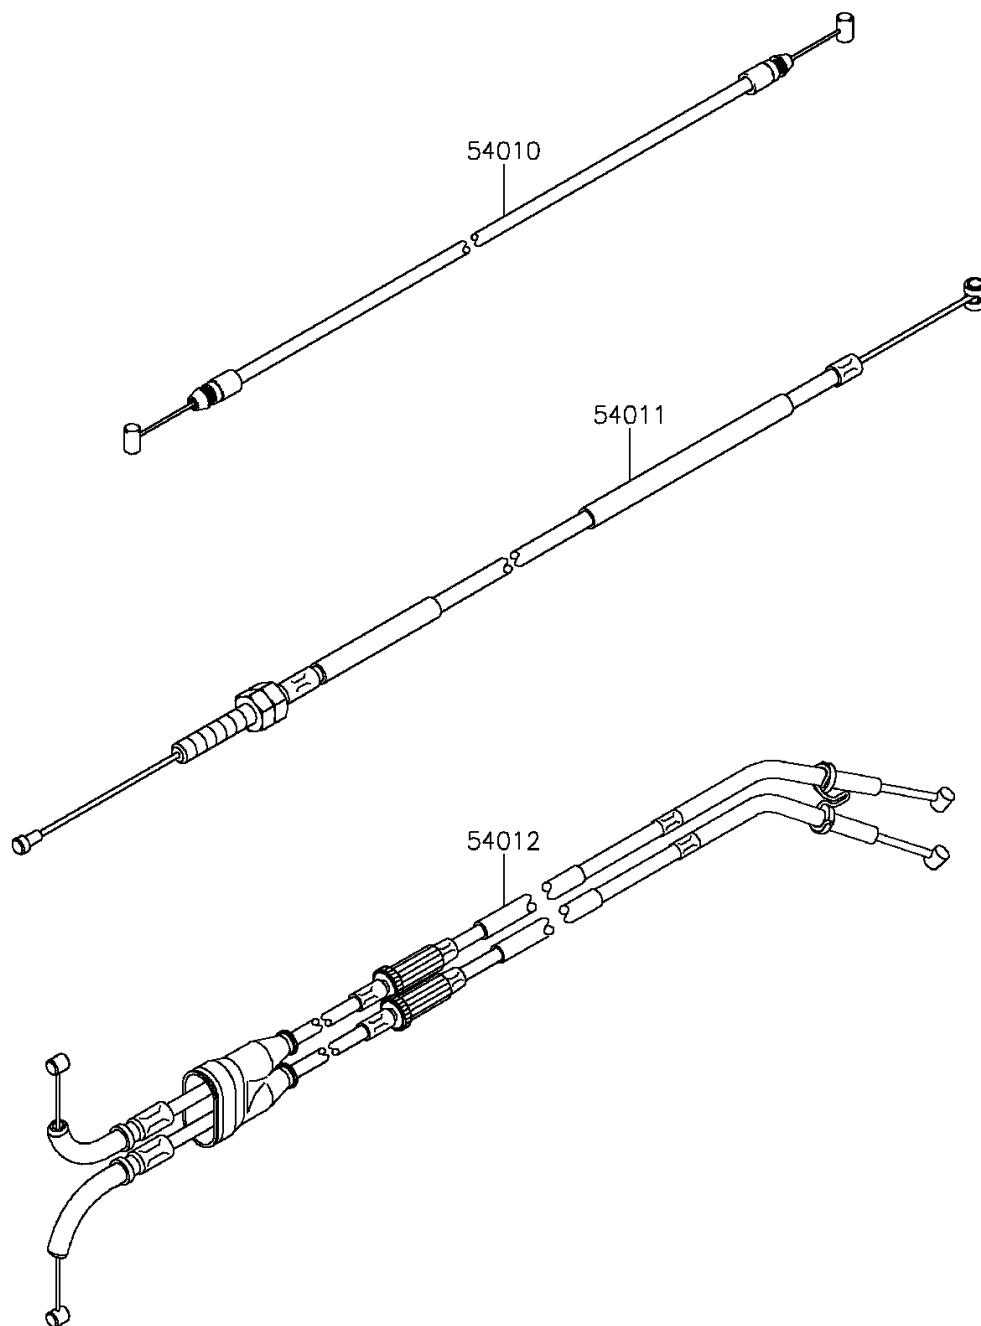

2015 NINJA® ZX™-10R PARTS DIAGRAM

Cables

F2540

2015 NINJA® ZX™-10R PARTS LIST

Cables

ITEM NAME	PART NUMBER	QUANTITY
CABLE,SEAT LOCK (Ref # 54010)	54010-0029	1
CABLE-CLUTCH (Ref # 54011)	54011-0106	1
CABLE-THROTTLE (Ref # 54012)	54012-0299	1