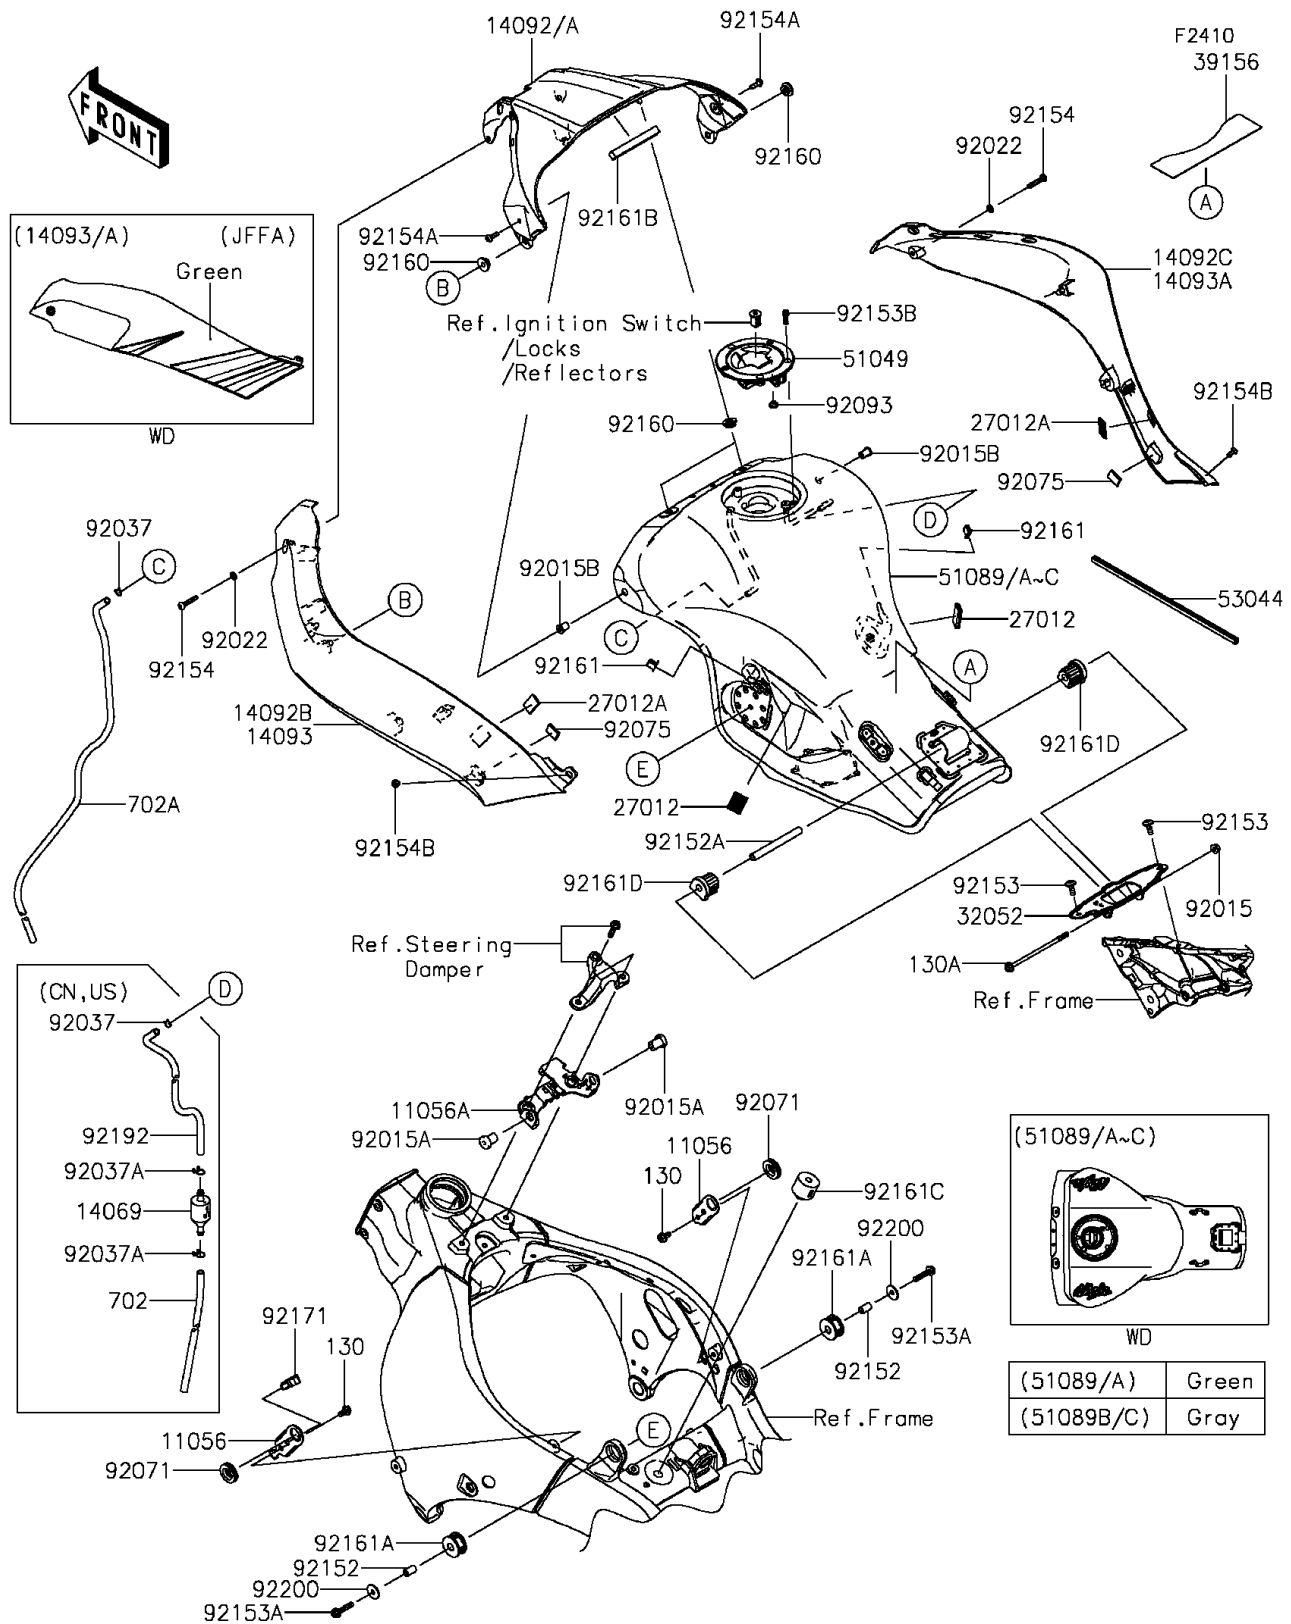

2015 NINJA® ZX™-10R PARTS DIAGRAM

Fuel Tank

2015 NINJA® ZX™-10R PARTS LIST

Fuel Tank

ITEM NAME	PART NUMBER	QUANTITY
BRACKET,TANK COVER,SIDE (Ref # 11056)	11056-0242	1
BRACKET,TANK COVER,FR (Ref # 11056A)	11056-1655	1
COVER,TANK,CNT,M.M.C.GRAY (Ref # 14092)	14092-0786-51B	1
COVER,TANK,LH,F.EBONY (Ref # 14092B)	14092-0787-45L	1
COVER,TANK,RH,F.EBONY (Ref # 14092C)	14092-0788-45L	1
HOOK (Ref # 27012)	27012-0170	1
HOOK (Ref # 27012A)	27012-0171	1
BRACKET-TANK (Ref # 32052)	32052-0154	1
PAD,40X180X1.0 (Ref # 39156)	39156-0745	1
CAP-TANK,FUEL (Ref # 51049)	51049-0030	1
TRIM (Ref # 53044)	53044-1296	1
NUT,FLANGED,6MM (Ref # 92015)	92015-1367	1
NUT,RUBBER,6MM (Ref # 92015A)	92015-1692	1
NUT,WELL,5MM (Ref # 92015B)	92015-1757	1
WASHER,6.2X11X1.5 (Ref # 92022)	92022-183	1
GROMMET (Ref # 92071)	92071-1043	1
DAMPER,IGNITION (Ref # 92075)	92075-1982	1
SEAL,FUEL TANK CAP (Ref # 92093)	92093-1030	1
COLLAR,6.8X10X18.5 (Ref # 92152)	92152-0883	1
COLLAR,6.8X10X60 (Ref # 92152A)	92152-1182	1
BOLT,SOCKET,6X16 (Ref # 92153)	92153-1526	1
BOLT,FLANGED,6X28 (Ref # 92153A)	92153-1580	1
BOLT,SOCKET,5X16 (Ref # 92153B)	92153-1616	1
BOLT,SOCKET,6X30 (Ref # 92154)	92154-0206	1
BOLT,SOCKET,5X16 (Ref # 92154A)	92154-0209	1
BOLT,SOCKET,5X10 (Ref # 92154B)	92154-0211	1
DAMPER (Ref # 92160)	92160-1613	1
DAMPER (Ref # 92161)	92161-0365	1
DAMPER,10X30X16 (Ref # 92161A)	92161-0869	1