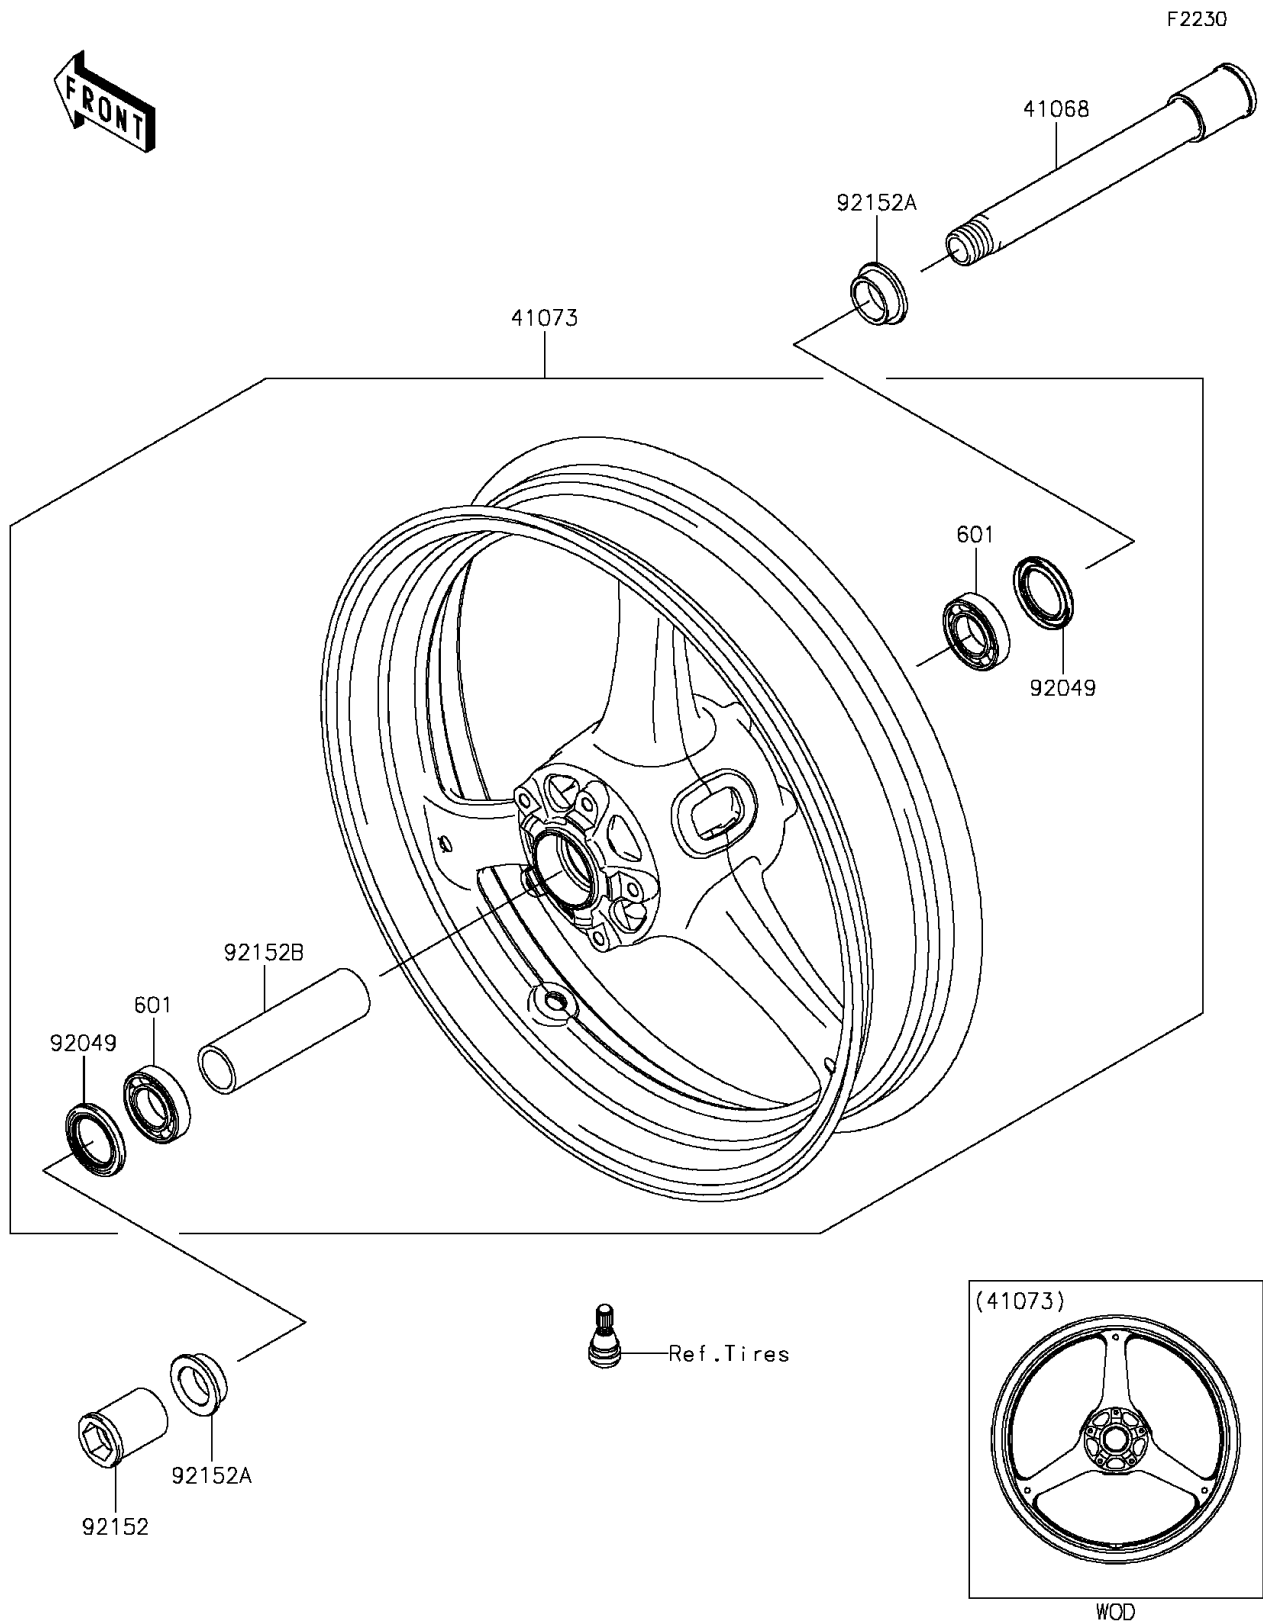

## 2015 NINJA® ZX™-10R PARTS DIAGRAM

Front Wheel

## 2015 NINJA® ZX™-10R PARTS LIST

Front Wheel

ITEM NAME	PART NUMBER	QUANTITY
BEARING-BALL,#6005UU (Ref # 601)	601B6005UU	1
AXLE,FR (Ref # 41068)	41068-0049	1
WHEEL-ASSY,FR,G.BLACK (Ref # 41073)	41073-0180-18F	1
SEAL-OIL,BJN-C2 32X47X5 (Ref # 92049)	92049-0050	1
COLLAR,FR AXLE,LH,L=44.5 (Ref # 92152)	92152-0240	1
COLLAR,25X32X13 (Ref # 92152A)	92152-0289	1
COLLAR,FR HUB,L=115 (Ref # 92152B)	92152-0616	1