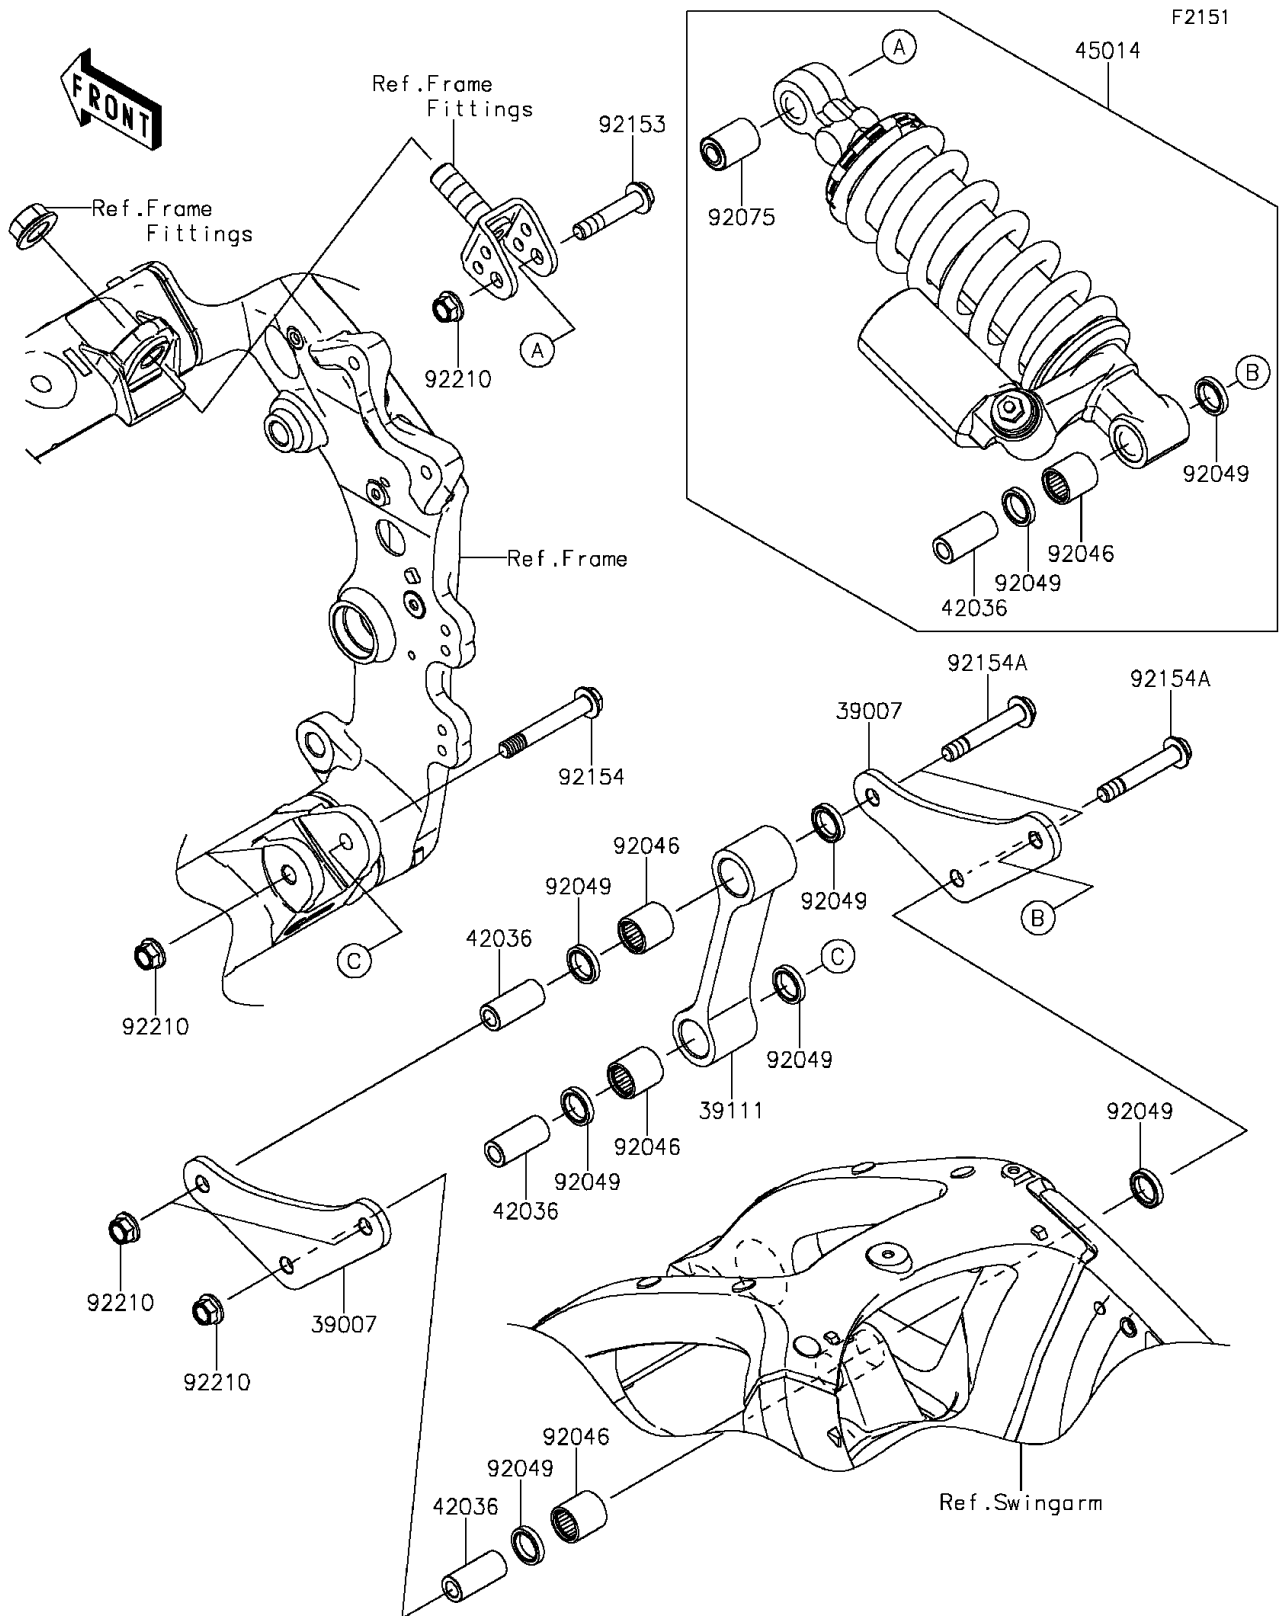

2015 NINJA® ZX™-10R PARTS DIAGRAM

Suspension/Shock Absorber

2015 NINJA® ZX™-10R PARTS LIST

Suspension/Shock Absorber

ITEM NAME	PART NUMBER	QUANTITY
ARM-SUSP,HORIZONTAL BACK-LINK (Ref # 39007)	39007-0167	1
ROD-TIE,SUSPENSION (Ref # 39111)	39111-0079	1
SLEEVE,10.1X17X39 (Ref # 42036)	42036-0075	1
SHOCKABSORBER,SPG GRN+BODY BLK (Ref # 45014)	45014-0311-37X	1
BEARING-NEEDLE,SFYZM172425 (Ref # 92046)	92046-1273	1
SEAL-OIL,SD0 17 24 5 NS (Ref # 92049)	92049-0158	1
DAMPER,SHOCKABSORBER (Ref # 92075)	92075-1426	1
BOLT,FLANGED,10X51 (Ref # 92153)	92153-1545	1
BOLT,FLANGED,10X71 (Ref # 92154)	92154-0384	1
BOLT,FLANGED,10X63 (Ref # 92154A)	92154-0398	1
NUT,LOCK,FLANGED,10MM (Ref # 92210)	92210-1139	1