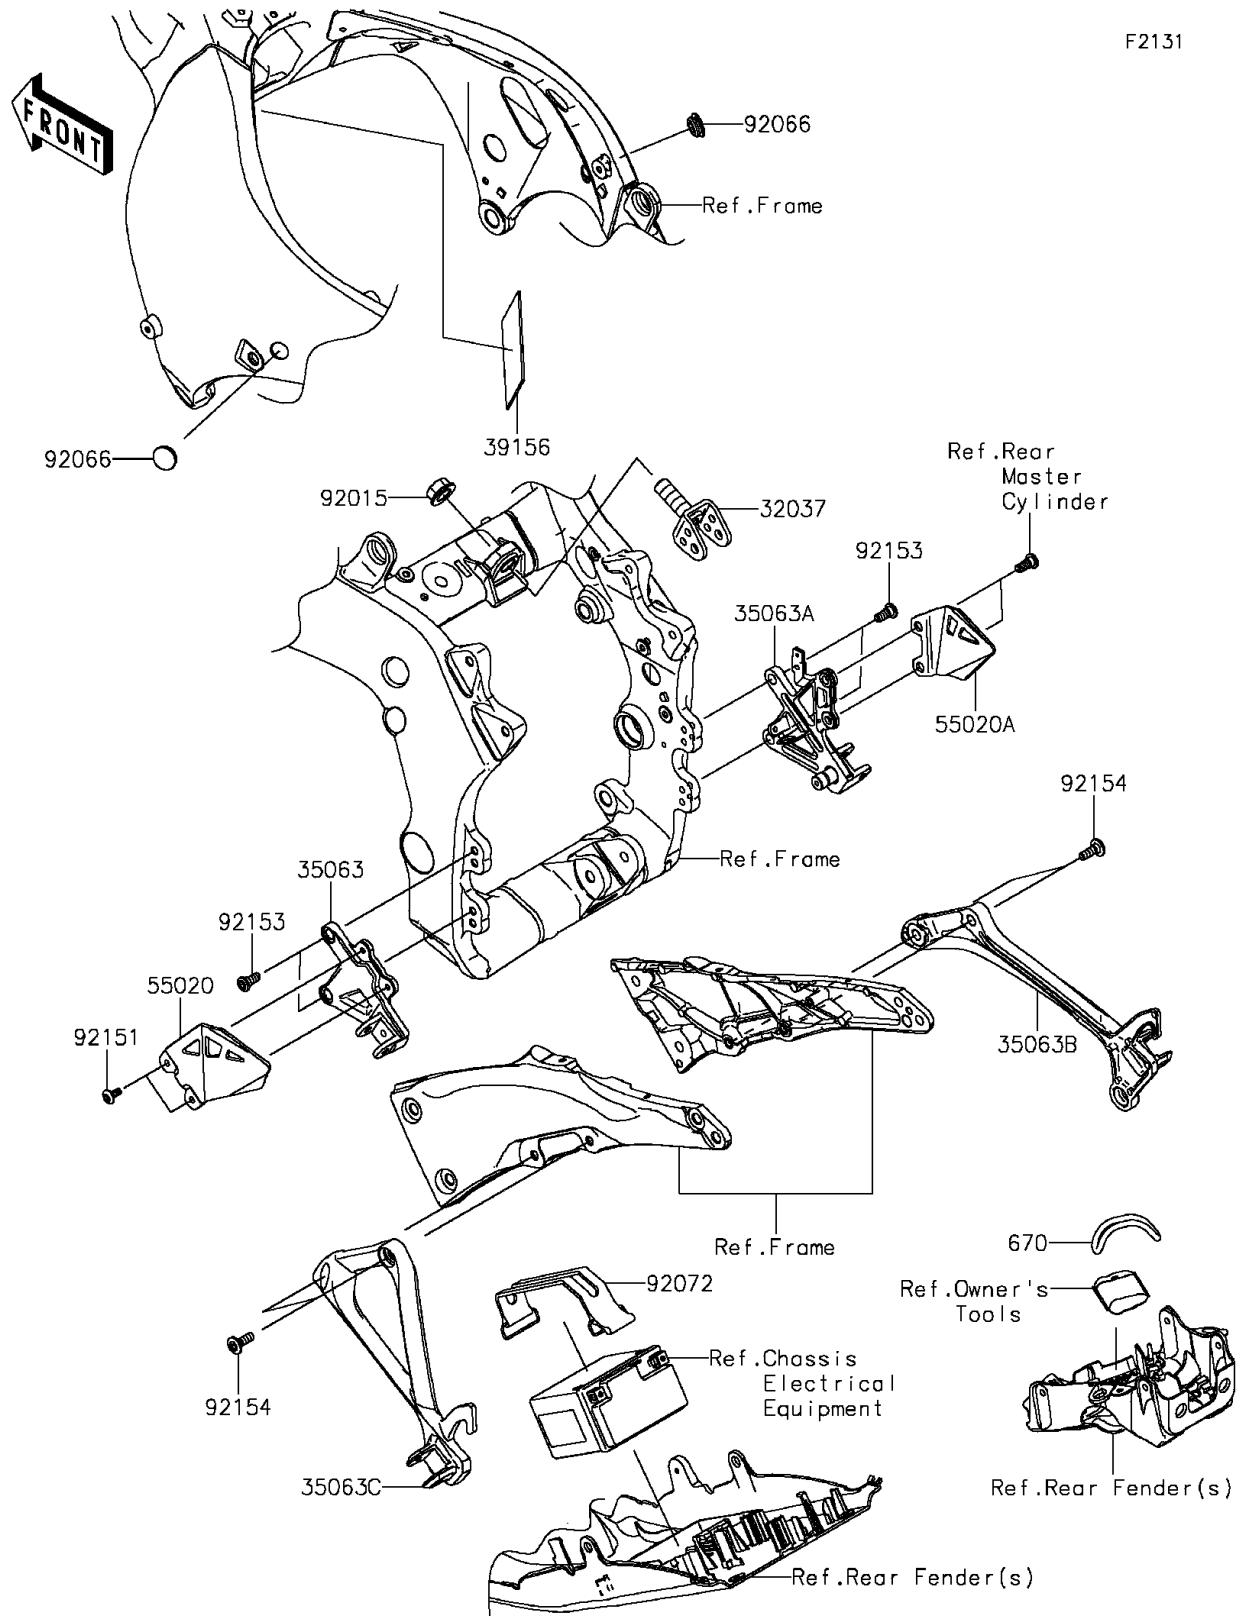

## 2015 NINJA® ZX™-10R PARTS DIAGRAM

Frame Fittings

## 2015 NINJA® ZX™-10R PARTS LIST

### Frame Fittings

ITEM NAME	PART NUMBER	QUANTITY
O RING,54.6X5.7 (Ref # 670)	670B5055	1
BRACKET-SHOCKABSORBER (Ref # 32037)	32037-0149	1
STAY,FR STEP,LH,F.S.BLACK (Ref # 35063)	35063-0697-18R	1
STAY,FR STEP,RH,F.S.BLACK (Ref # 35063A)	35063-0698-18R	1
STAY,RR STEP,RH,F.S.BLACK (Ref # 35063B)	35063-0700-18R	1
STAY,RR STEP,LH,F.S.BLACK (Ref # 35063C)	35063-0852-18R	1
PAD,50X115X2 (Ref # 39156)	39156-0923	1
GUARD,FR STEP,LH (Ref # 55020)	55020-0569	1
GUARD,FR STEP,RH (Ref # 55020A)	55020-0570	1
NUT,FLANGED,16MM (Ref # 92015)	92015-1316	1
PLUG,17MM (Ref # 92066)	92066-1320	1
BAND,L=150 (Ref # 92072)	92072-1338	1
BOLT,SOCKET,6X14 (Ref # 92151)	92151-1654	1
BOLT,SOCKET,8X20 (Ref # 92153)	92153-1621	1
BOLT,SOCKET,8X23 (Ref # 92154)	92154-0300	1