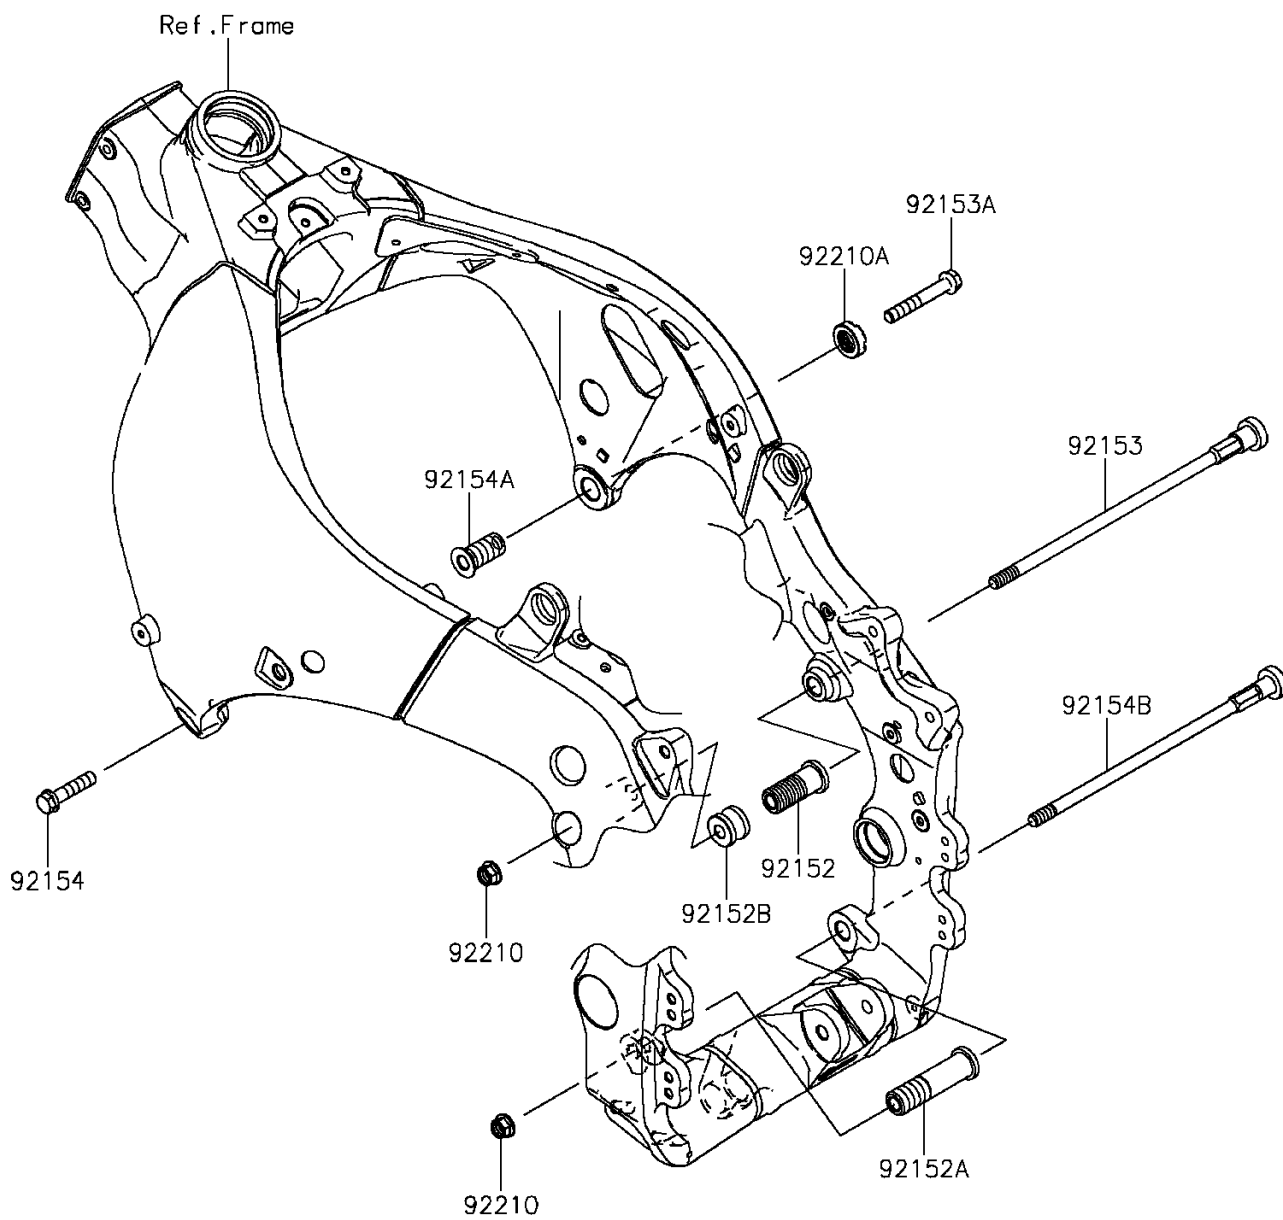

2015 NINJA® ZX™-10R PARTS DIAGRAM

Engine Mount

F2122

2015 NINJA® ZX™-10R PARTS LIST

Engine Mount

ITEM NAME	PART NUMBER	QUANTITY
COLLAR,ENGINE MOUNT (Ref # 92152)	92152-0076	1
COLLAR,10.5X20X80 (Ref # 92152A)	92152-0860	1
COLLAR (Ref # 92152B)	92152-0984	1
BOLT,SOCKET,10X279 (Ref # 92153)	92153-1329	1
BOLT,FLANGED,10X65 (Ref # 92153A)	92153-1931	1
BOLT,FLANGED,10X40 (Ref # 92154)	92154-0094	1
BOLT,ENGINE MOUNT,18MM (Ref # 92154A)	92154-0249	1
BOLT,SOCKET,10X260 (Ref # 92154B)	92154-0386	1
NUT,LOCK,FLANGED,10MM (Ref # 92210)	92210-1139	1
NUT,CASTLE,18MM (Ref # 92210A)	92210-1390	1