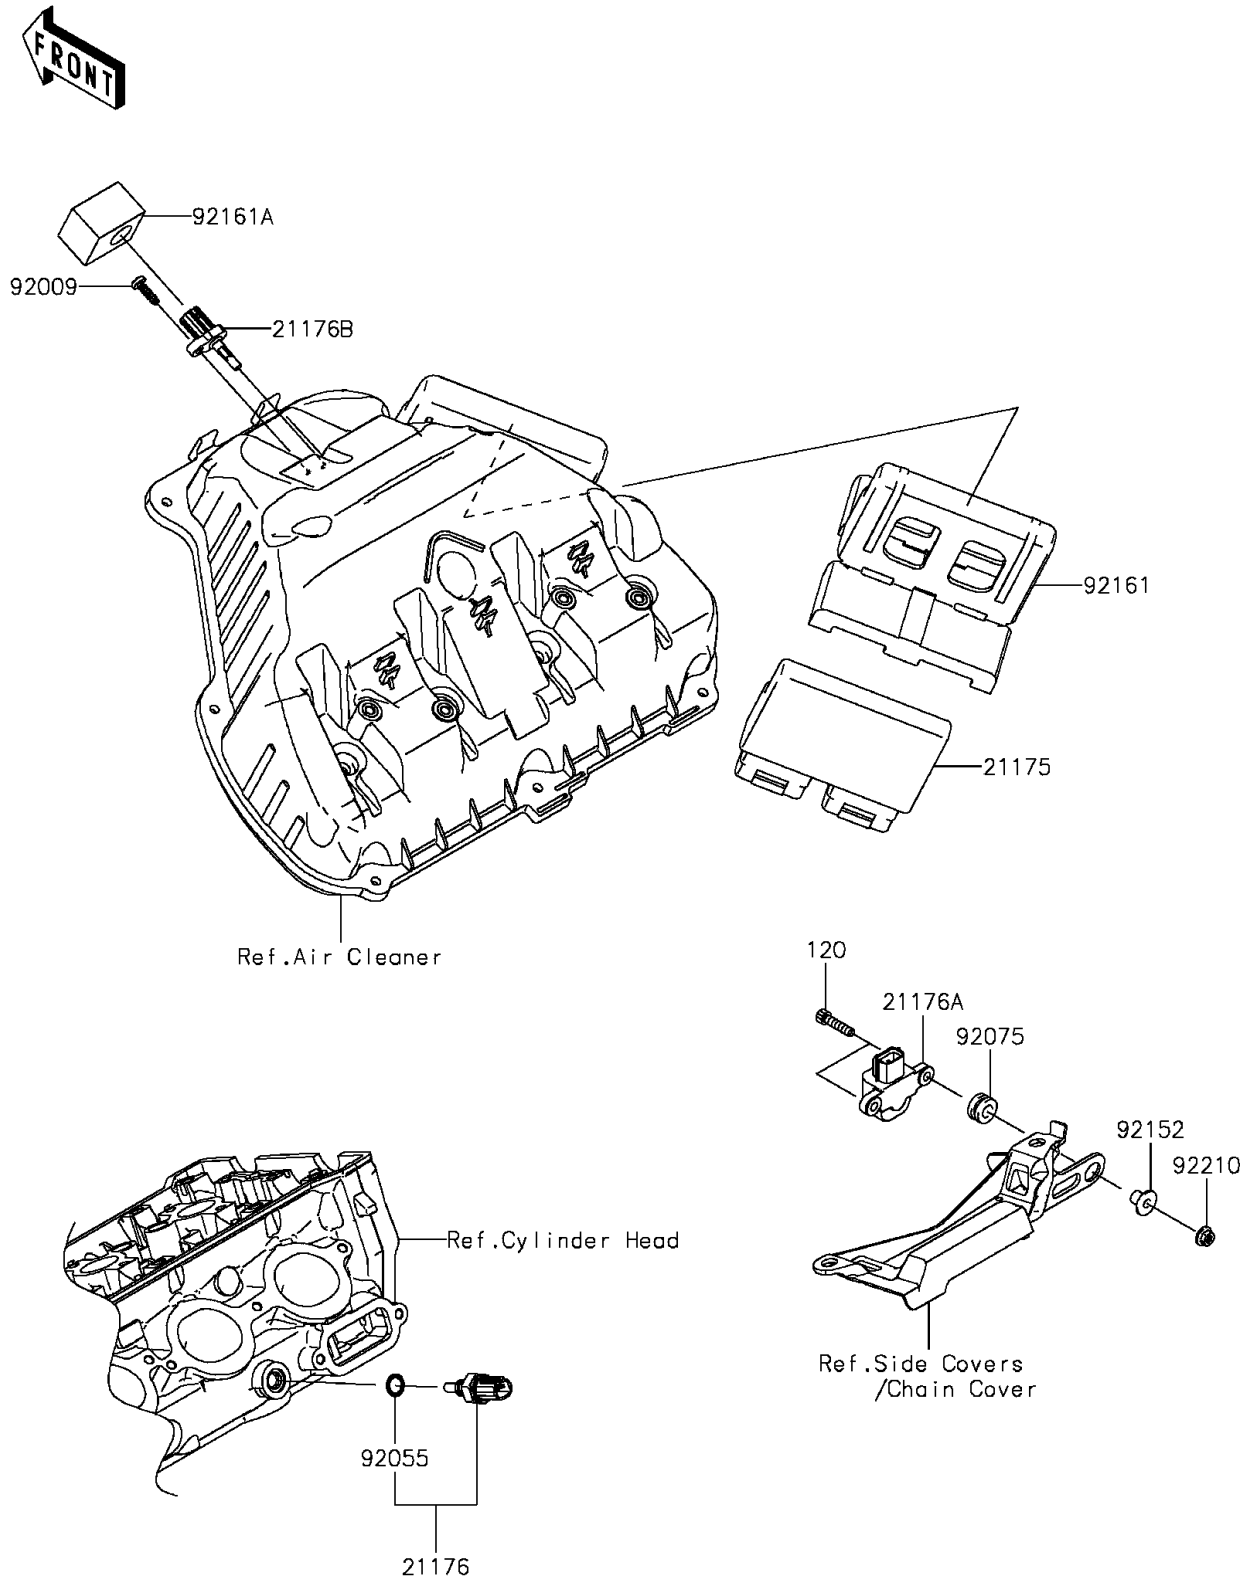

2015 NINJA® ZX™-10R PARTS DIAGRAM

Fuel Injection

E1530

2015 NINJA® ZX™-10R PARTS LIST

Fuel Injection

ITEM NAME	PART NUMBER	QUANTITY
BOLT-SOCKET,5X22 (Ref # 120)	120CA0522	1
CONTROL UNIT-ELECTRONIC (Ref # 21175)	21175-0764	1
SENSOR,WATER TEMP (Ref # 21176)	21176-0009	1
SENSOR,VEHICLE-DOWN (Ref # 21176A)	21176-0026	1
SENSOR,AIR TEMPERATURE (Ref # 21176B)	21176-0048	1
SCREW,TAPPING,5X16 (Ref # 92009)	92009-1984	1
RING-O,9.5X1.9 (Ref # 92055)	92055-0016	1
DAMPER (Ref # 92075)	92075-1912	1
COLLAR (Ref # 92152)	92152-0134	1
DAMPER,ECU (Ref # 92161)	92161-0875	1
DAMPER (Ref # 92161A)	92161-0985	1
NUT,FLANGED,5MM (Ref # 92210)	92210-0007	1