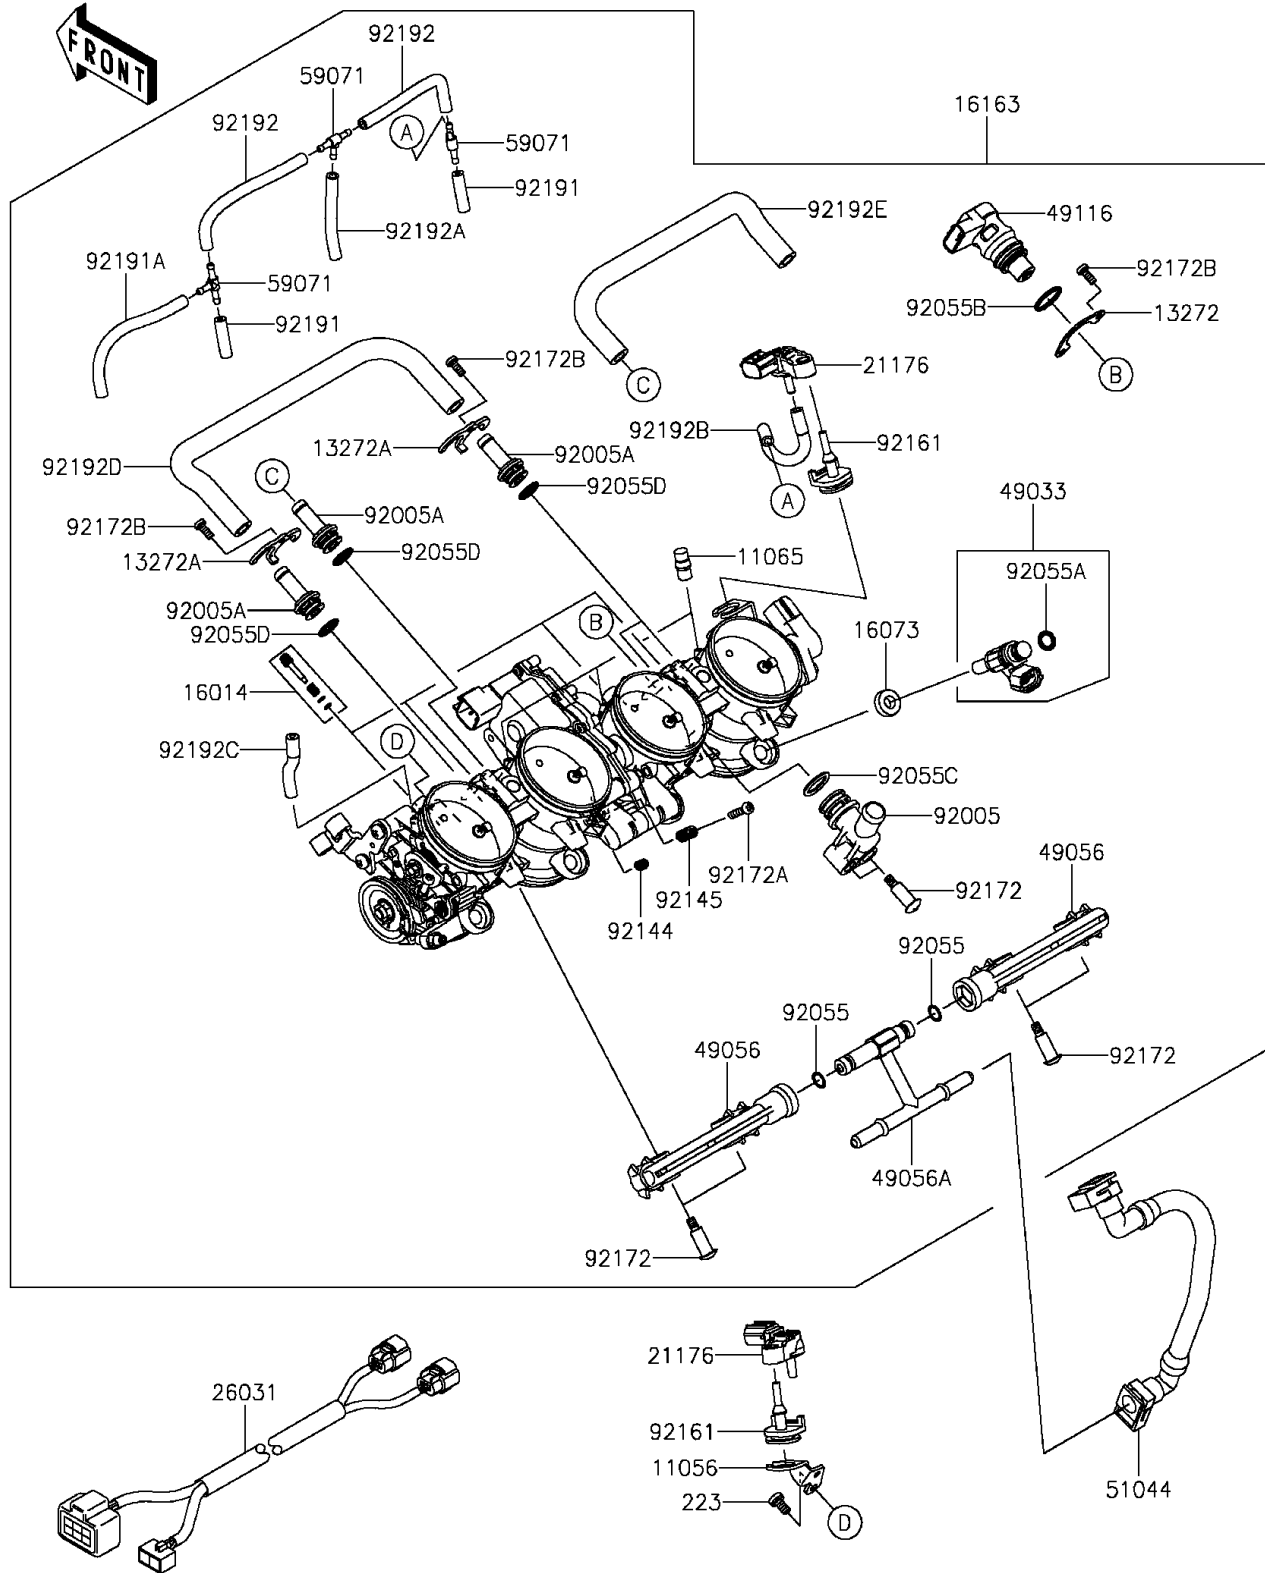

2015 NINJA® ZX™-10R PARTS DIAGRAM

Throttle

E1510

2015 NINJA® ZX™-10R PARTS LIST

Throttle

ITEM NAME	PART NUMBER	QUANTITY
SCREW-PAN-WS-CROS,5X10 (Ref # 223)	223AA0510	1
BRACKET (Ref # 11056)	11056-0269	1
CAP (Ref # 11065)	11065-0282	1
PLATE (Ref # 13272)	13272-0873	1
PLATE (Ref # 13272A)	13272-1082	1
SCREW-PILOT AIR (Ref # 16014)	16014-0002	1
INSULATOR (Ref # 16073)	16073-0129	1
THROTTLE-ASSY,TTK47 (Ref # 16163)	16163-0722	1
SENSOR,PRESSURE (Ref # 21176)	21176-0111	1
HARNESS,THROTTLE,SUB (Ref # 26031)	26031-0960	1
NOZZLE-INJECTION (Ref # 49033)	49033-0027	1
PIPE-INJECTION (Ref # 49056)	49056-0024	1
PIPE-INJECTION (Ref # 49056A)	49056-0556	1
VALVE-ASSY,ISC (Ref # 49116)	49116-0704	1
TUBE-ASSY,FUEL (Ref # 51044)	51044-0120	1
JOINT,3WAY,T (Ref # 59071)	59071-3752	1
FITTING (Ref # 92005)	92005-0716	1
FITTING (Ref # 92005A)	92005-0717	1
RING-O (Ref # 92055)	92055-0064	1
RING-O,INJECTION NOZZLE (Ref # 92055A)	92055-0124	1
RING-O (Ref # 92055B)	92055-0206	1
RING-O (Ref # 92055C)	92055-0711	1
RING-O (Ref # 92055D)	92055-0712	1
SPRING (Ref # 92144)	92144-1451	1
SPRING,THROTTLE SYNCRO (Ref # 92145)	92145-0055	1
DAMPER (Ref # 92161)	92161-0673	1
SCREW,PIPE INJECTION (Ref # 92172)	92172-0064	1
SCREW (Ref # 92172A)	92172-0499	1
SCREW,TORX (Ref # 92172B)	92172-0720	1

2015 NINJA® ZX™-10R PARTS LIST

Throttle

ITEM NAME	PART NUMBER	QUANTITY
TUBE,3X7X25 (Ref # 92191)	92191-0020	1
TUBE,3X7X100 (Ref # 92191A)	92191-0023	1
TUBE,3X7X95 (Ref # 92192)	92192-0018	1
TUBE,3X7X55 (Ref # 92192A)	92192-0106	1
TUBE (Ref # 92192B)	92192-0981	1
TUBE (Ref # 92192C)	92192-0982	1
TUBE (Ref # 92192D)	92192-0983	1
TUBE (Ref # 92192E)	92192-0984	1