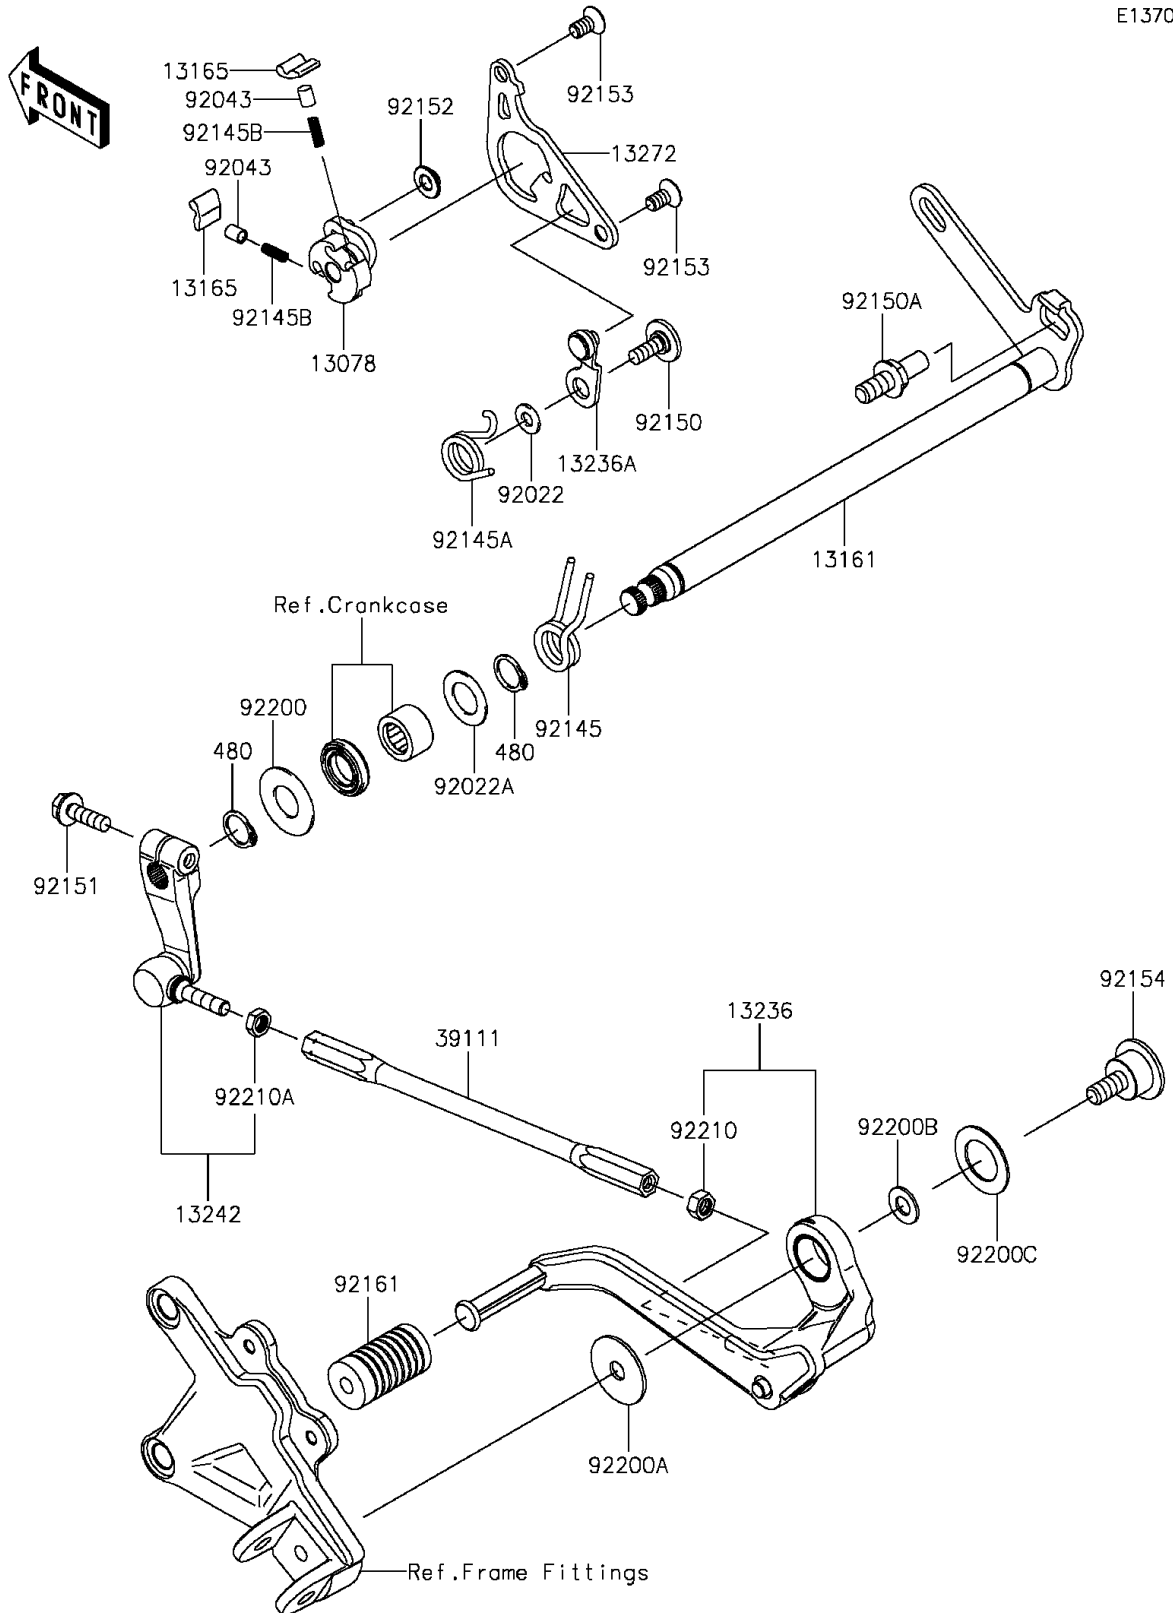

2015 NINJA® ZX™-10R PARTS DIAGRAM

Gear Change Mechanism

E1370

2015 NINJA® ZX™-10R PARTS LIST

Gear Change Mechanism

ITEM NAME	PART NUMBER	QUANTITY
CIRCLIP-TYPE-C,14MM (Ref # 480)	480J1400	1
RATCHET (Ref # 13078)	13078-0012	1
LEVER-COMP-CHANGE SHAFT (Ref # 13161)	13161-0078	1
PAWL (Ref # 13165)	13165-0018	1
LEVER-COMP,CHANGE PEDAL (Ref # 13236)	13236-0191	1
LEVER-COMP,POSITION (Ref # 13236A)	13236-0192	1
LEVER-ASSY-CHANGE (Ref # 13242)	13242-0066	1
PLATE (Ref # 13272)	13272-1175	1
ROD-TIE (Ref # 39111)	39111-0080	1
WASHER,6X12.8X1.2 (Ref # 92022)	92022-1827	1
WASHER,14.3X24X1 (Ref # 92022A)	92022-272	1
PIN,PLUNGER (Ref # 92043)	92043-1676	1
SPRING (Ref # 92145)	92145-0786	1
SPRING (Ref # 92145A)	92145-0849	1
SPRING (Ref # 92145B)	92145-1490	1
BOLT,SOCKET,6X16 (Ref # 92150)	92150-1673	1
BOLT,RETURN SPRING (Ref # 92150A)	92150-1869	1
BOLT,FLANGED,6X20 (Ref # 92151)	92151-1226	1
COLLAR (Ref # 92152)	92152-1414	1
BOLT,TORX,6X8.7 (Ref # 92153)	92153-1669	1
BOLT (Ref # 92154)	92154-0399	1
DAMPER (Ref # 92161)	92161-0871	1
WASHER (Ref # 92200)	92200-0265	1
WASHER,8.2X30X1.5 (Ref # 92200A)	92200-0810	1
WASHER,8.2X18X1.2 (Ref # 92200B)	92200-0811	1
WASHER,18.3X30X1 (Ref # 92200C)	92200-0812	1
NUT,6MM (Ref # 92210)	92210-1100	1
NUT,LEFT HANDED,6MM (Ref # 92210A)	92210-1101	1