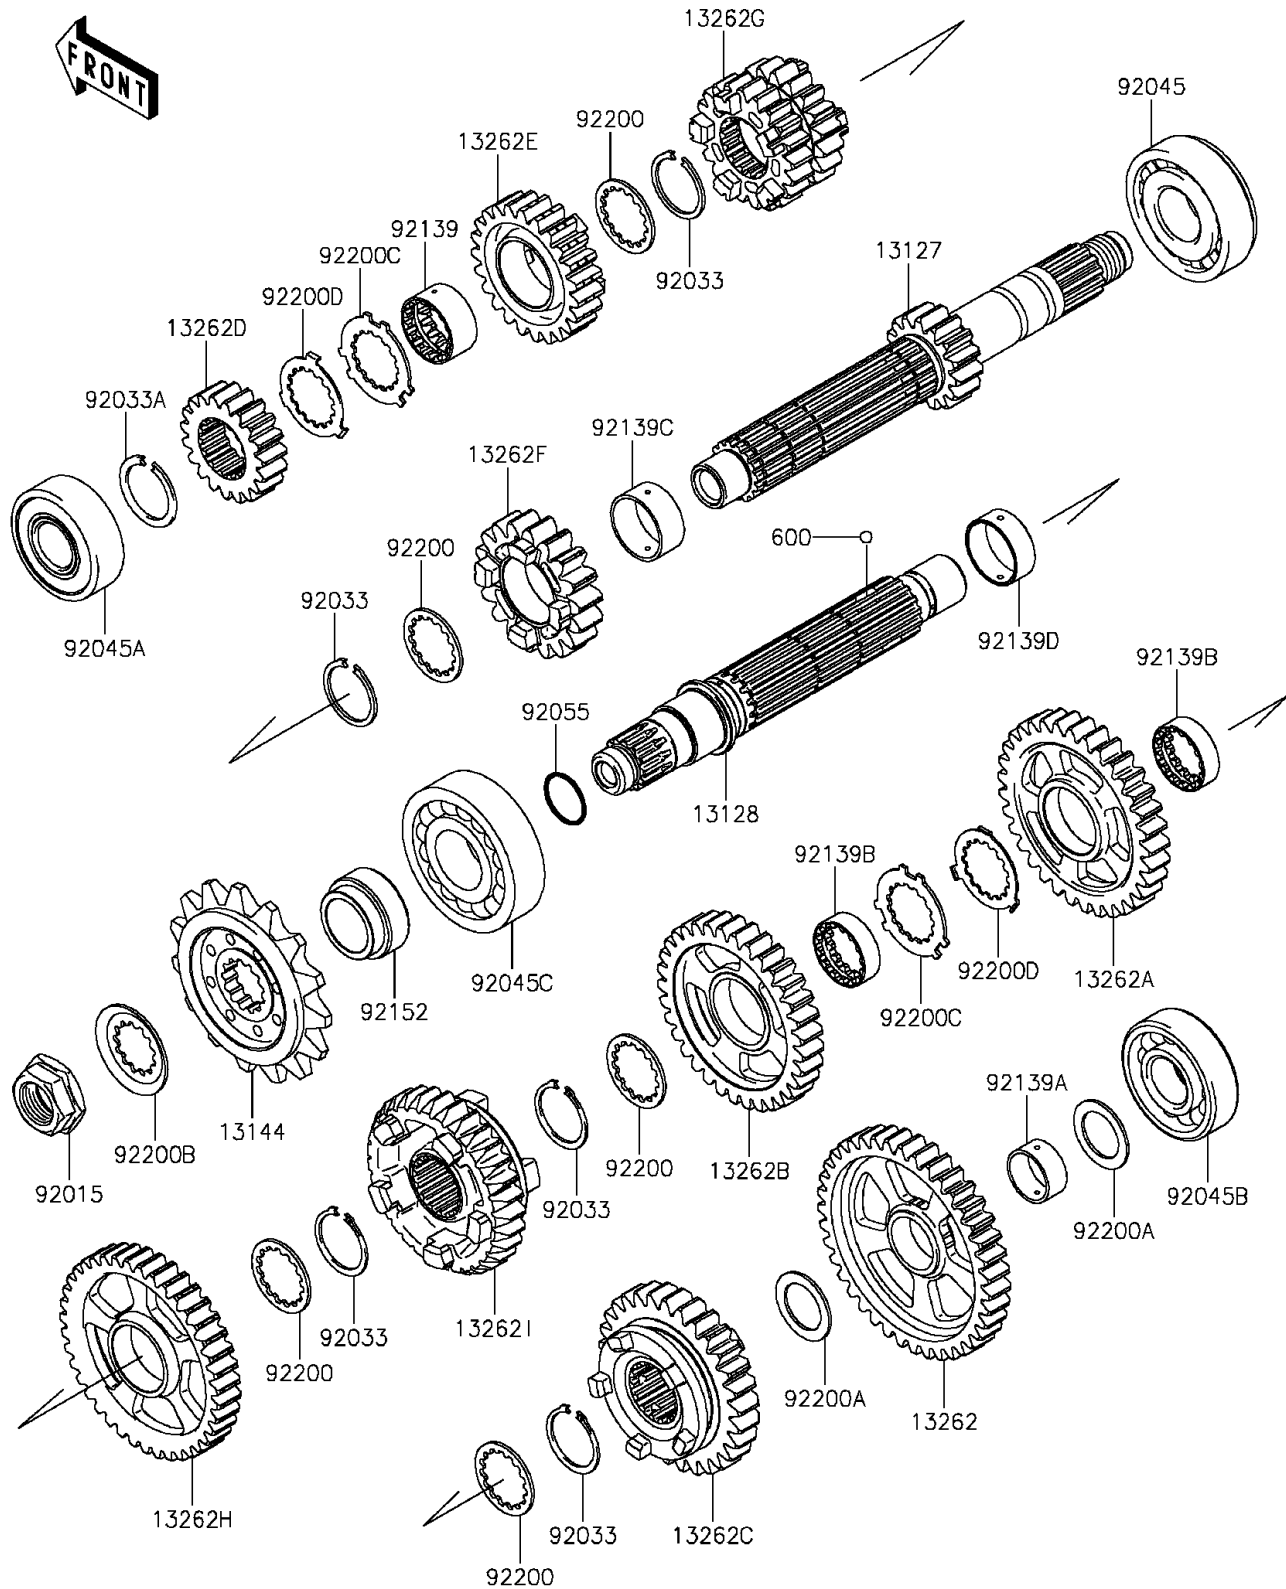

2015 NINJA® ZX™-10R PARTS DIAGRAM

Transmission

E1361

2015 NINJA® ZX™-10R PARTS LIST

Transmission

ITEM NAME	PART NUMBER	QUANTITY
BALL-STEEL,5/32 (Ref # 600)	600A0500	1
SHAFT-TRANSMISSION INPUT (Ref # 13127)	13127-0636	1
SHAFT-TRANSMISSION OUTPUT (Ref # 13128)	13128-0670	1
SPROCKET-OUTPUT,17T,#525 (Ref # 13144)	13144-0004	1
GEAR,OUTPUT LOW,39T (Ref # 13262)	13262-0615	1
GEAR,OUTPUT 3RD,33T (Ref # 13262A)	13262-0803	1
GEAR,OUTPUT 4TH,33T (Ref # 13262B)	13262-0804	1
GEAR,OUTPUT 5TH,26T (Ref # 13262C)	13262-0805	1
GEAR,INPUT 2ND,19T (Ref # 13262D)	13262-0856	1
GEAR,INPUT TOP,23T (Ref # 13262E)	13262-0869	1
GEAR,INPUT 5TH,18T (Ref # 13262F)	13262-0881	1
GEAR,INPUT 3RD&4TH,19T&21T (Ref # 13262G)	13262-0891	1
GEAR,OUTPUT 2ND,39T (Ref # 13262H)	13262-0916	1
GEAR,OUTPUT TOP,31T (Ref # 13262I)	13262-0917	1
NUT,20MM (Ref # 92015)	92015-1963	1
RING-SNAP,25.9X30.6X1.2 (Ref # 92033)	92033-1037	1
RING-SNAP,T=1.5 (Ref # 92033A)	92033-1249	1
BEARING-BALL,830045-5SH2 (Ref # 92045)	92045-0047	1
BEARING-BALL,DG2152RDDSH2 (Ref # 92045A)	92045-0048	1
BEARING-BALL,63/22LU (Ref # 92045B)	92045-0156	1
BEARING-BALL,63/28 (Ref # 92045C)	92045-1189	1
RING-O,21.5X1.5 (Ref # 92055)	92055-1293	1
BUSHING,GEAR,6TH IN (Ref # 92139)	92139-0036	1
BUSHING,GEAR,LOW OUT (Ref # 92139A)	92139-0038	1
BUSHING,25.0X31.0X9.4 (Ref # 92139B)	92139-0309	1
BUSHING,28.1X31.0X13.5 (Ref # 92139C)	92139-0324	1
BUSHING,28.1X31.0X11.5 (Ref # 92139D)	92139-0734	1
COLLAR (Ref # 92152)	92152-0885	1
WASHER,28.3X34.0X1.6 (Ref # 92200)	92200-0050	1

2015 NINJA® ZX™-10R PARTS LIST

Transmission

ITEM NAME	PART NUMBER	QUANTITY
WASHER,22.1X32.0X1.4 (Ref # 92200A)	92200-0138	1
WASHER (Ref # 92200B)	92200-1065	1
WASHER,25.8X40.5X1.5 (Ref # 92200C)	92200-1522	1
WASHER,25.2X37.0X1.0 (Ref # 92200D)	92200-1523	1