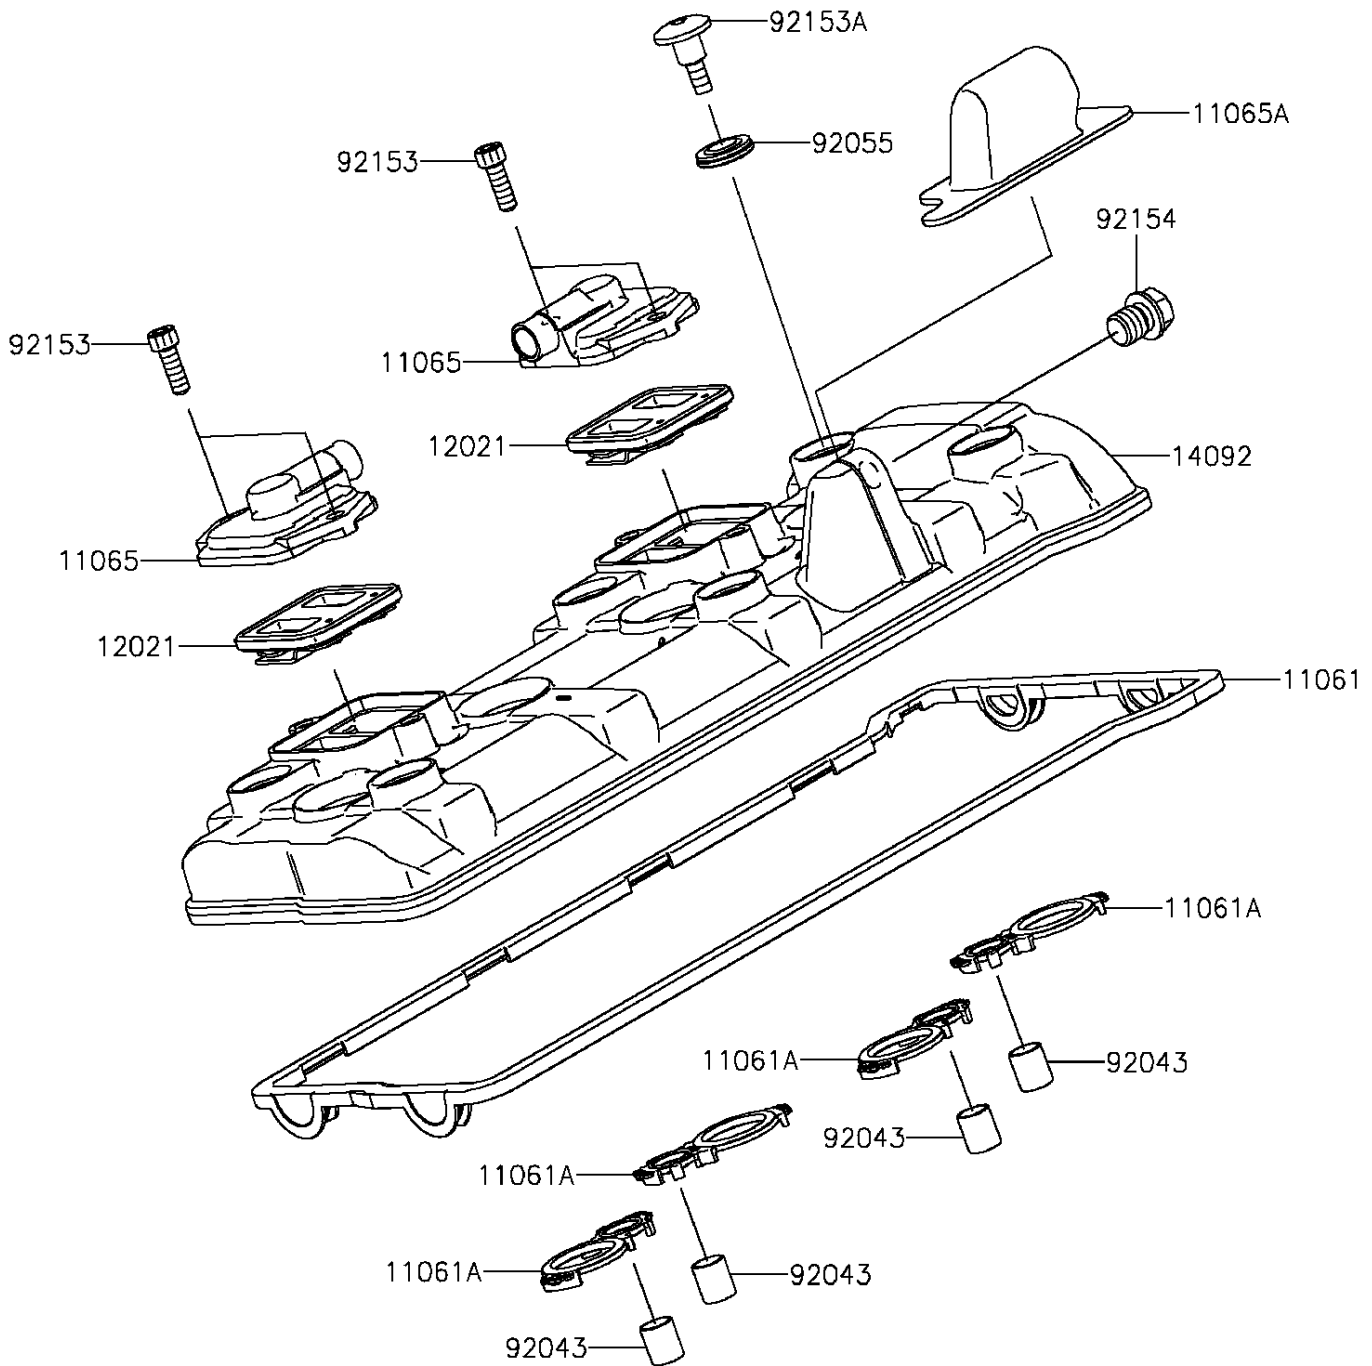

2015 NINJA® ZX™-10R PARTS DIAGRAM

Cylinder Head Cover

E1112

2015 NINJA® ZX™-10R PARTS LIST

Cylinder Head Cover

ITEM NAME	PART NUMBER	QUANTITY
GASKET,HEAD COVER (Ref # 11061)	11061-0436	1
GASKET,PLUG HOLE (Ref # 11061A)	11061-0437	1
CAP (Ref # 11065)	11065-0360	1
CAP (Ref # 11065A)	11065-0729	1
VALVE-ASSY-REED (Ref # 12021)	12021-0021	1
COVER,HEAD (Ref # 14092)	14092-0147	1
PIN,10.1X12X14 (Ref # 92043)	92043-4009	1
RING-O (Ref # 92055)	92055-0187	1
BOLT,SOCKET,6X18 (Ref # 92153)	92153-1284	1
BOLT,SOCKET,6X22.5 (Ref # 92153A)	92153-1779	1
BOLT,FLANGED,12X13 (Ref # 92154)	92154-0756	1