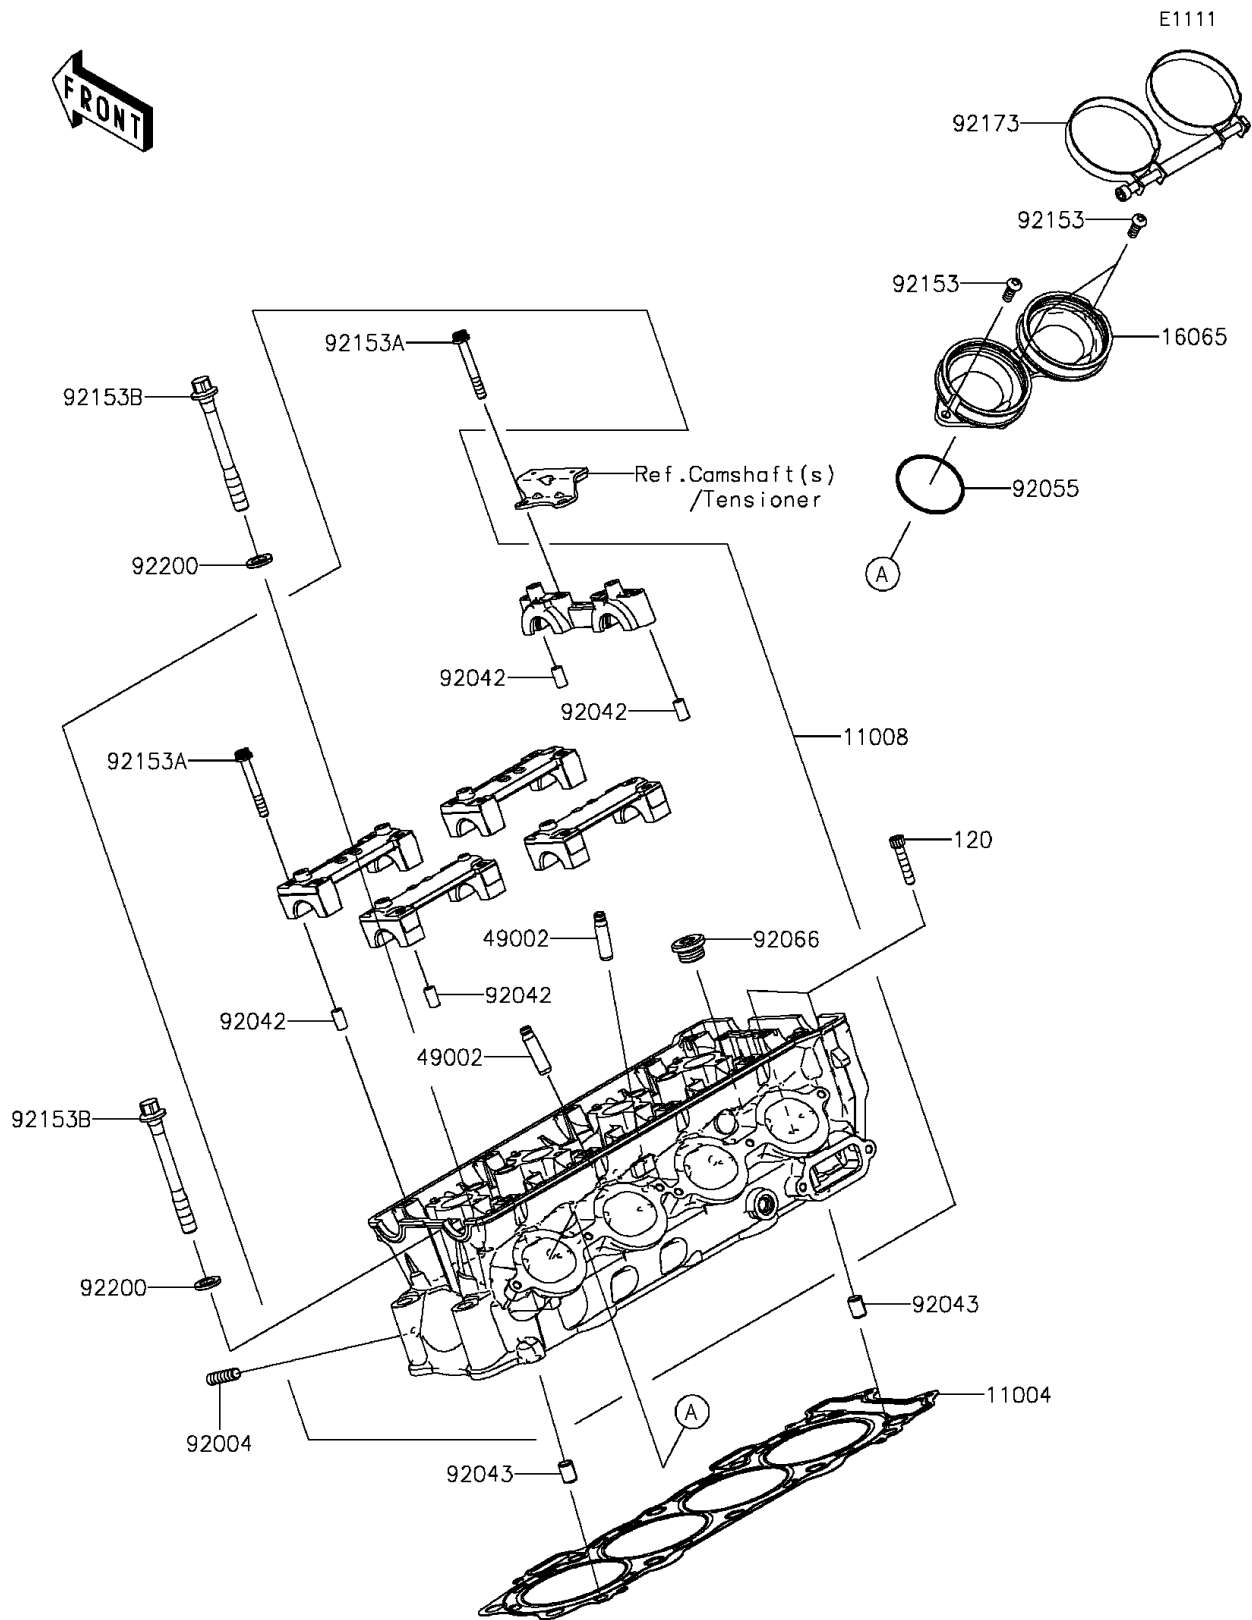

## 2015 NINJA® ZX™-10R PARTS DIAGRAM

Cylinder Head

## 2015 NINJA® ZX™-10R PARTS LIST

### Cylinder Head

ITEM NAME	PART NUMBER	QUANTITY
BOLT-SOCKET,6X30 (Ref # 120)	120CD0630	1
GASKET-HEAD (Ref # 11004)	11004-0094	1
HEAD-COMP-CYLINDER (Ref # 11008)	11008-0721	1
HOLDER-CARBURETOR (Ref # 16065)	16065-0115	1
GUIDE-VALVE (Ref # 49002)	49002-0009	1
STUD,8X18 (Ref # 92004)	92004-0049	1
PIN,DOWEL,6.3X8X14 (Ref # 92042)	92042-007	1
PIN,8.2X10X14 (Ref # 92043)	92043-1264	1
RING-O,47X1.9 (Ref # 92055)	92055-1600	1
PLUG,18X10 (Ref # 92066)	92066-0016	1
BOLT,TORX,6X18 (Ref # 92153)	92153-0454	1
BOLT,SOCKET,6X45 (Ref # 92153A)	92153-0656	1
BOLT,FLANGED,10X90 (Ref # 92153B)	92153-0893	1
CLAMP (Ref # 92173)	92173-0222	1
WASHER,10.5X19X2.3 (Ref # 92200)	92200-0114	1