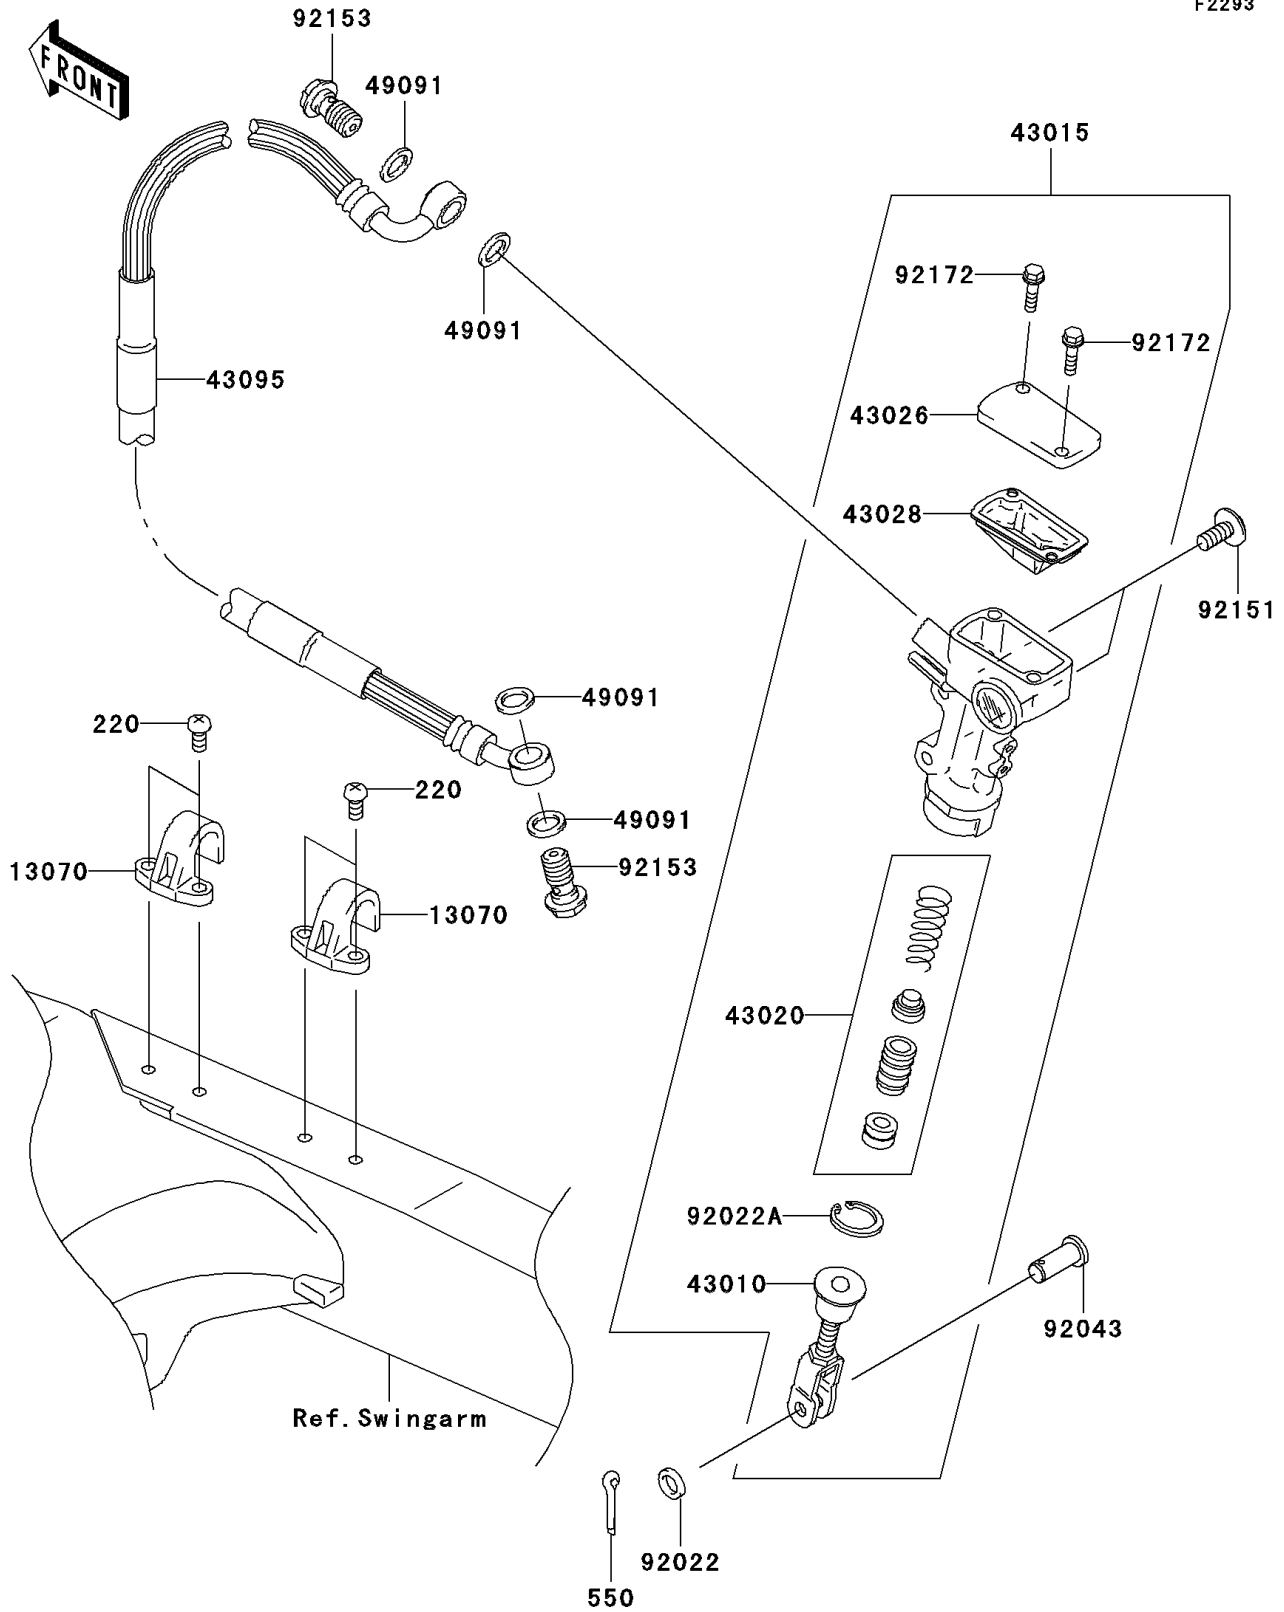

2008 KLX™450R PARTS DIAGRAM

Rear Master Cylinder

F2293

2008 KLX™450R PARTS LIST

Rear Master Cylinder

ITEM NAME	PART NUMBER	QUANTITY
SCREW-PAN-CROSS,5X10 (Ref # 220)	220AA0510	1
PIN-COTTER,2.0X15 (Ref # 550)	550AA2015	1
GUIDE,BRAKE HOSE (Ref # 13070)	13070-0048	1
ROD-ASSY-BRAKE (Ref # 43010)	43010-1087	1
CYLINDER-ASSY-MASTER,RR (Ref # 43015)	43015-0004	1
PISTON-COMP-BRAKE (Ref # 43020)	43020-1094	1
CAP-BRAKE (Ref # 43026)	43026-1086	1
DIAPHRAGM (Ref # 43028)	43028-1092	1
HOSE-BRAKE,RR (Ref # 43095)	43095-0024	1
WASHER-SEAL,10.1X14.5X1.5 (Ref # 49091)	49091-0001	1
WASHER,8.5X13X1 (Ref # 92022)	92022-1028	1
WASHER,CIRCRIP (Ref # 92022A)	92022-1601	1
PIN (Ref # 92043)	92043-0004	1
BOLT,SOCKET,6X14 (Ref # 92151)	92151-1654	1
BOLT,OIL,L=23 (Ref # 92153)	92153-0627	1
SCREW (Ref # 92172)	92172-1064	1