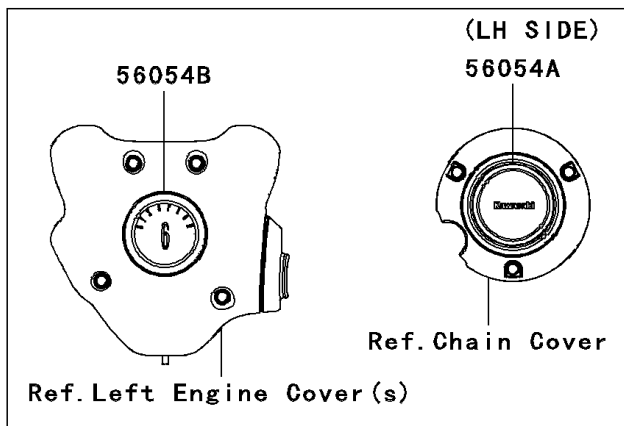

## 2009 Vulcan® 1700 Classic LT PARTS DIAGRAM

Decals(Blue/Beige)(G9F)

F2861A

## 2009 Vulcan® 1700 Classic LT PARTS LIST

Decals(Blue/Beige)(G9F)

ITEM NAME	PART NUMBER	QUANTITY
MARK,AIR CLEANER COVER (Ref # 56054)	56054-0303	1
MARK,PULLEY COVER (Ref # 56054A)	56054-0304	1
MARK,GENERATOR COVER (Ref # 56054B)	56054-0305	1
MARK,OUTER PLATE (Ref # 56054C)	56054-0307	1
MARK,FUEL TANK,LH (Ref # 56054D)	56054-0328	1
MARK,FUEL TANK,RH (Ref # 56054E)	56054-0329	1
MARK,CLUTCH COVER (Ref # 56054F)	56054-0463	1
PATTERN,FUEL TANK,LH (Ref # 56068)	56068-1589	1
PATTERN,FUEL TANK,RH (Ref # 56068A)	56068-1590	1
PATTERN,FR FENDER,LH (Ref # 56068B)	56068-1591	1
PATTERN,FR FENDER,RH (Ref # 56068C)	56068-1592	1
PATTERN,RR FENDER,LH (Ref # 56068D)	56068-1593	1
PATTERN,RR FENDER,RH (Ref # 56068E)	56068-1594	1