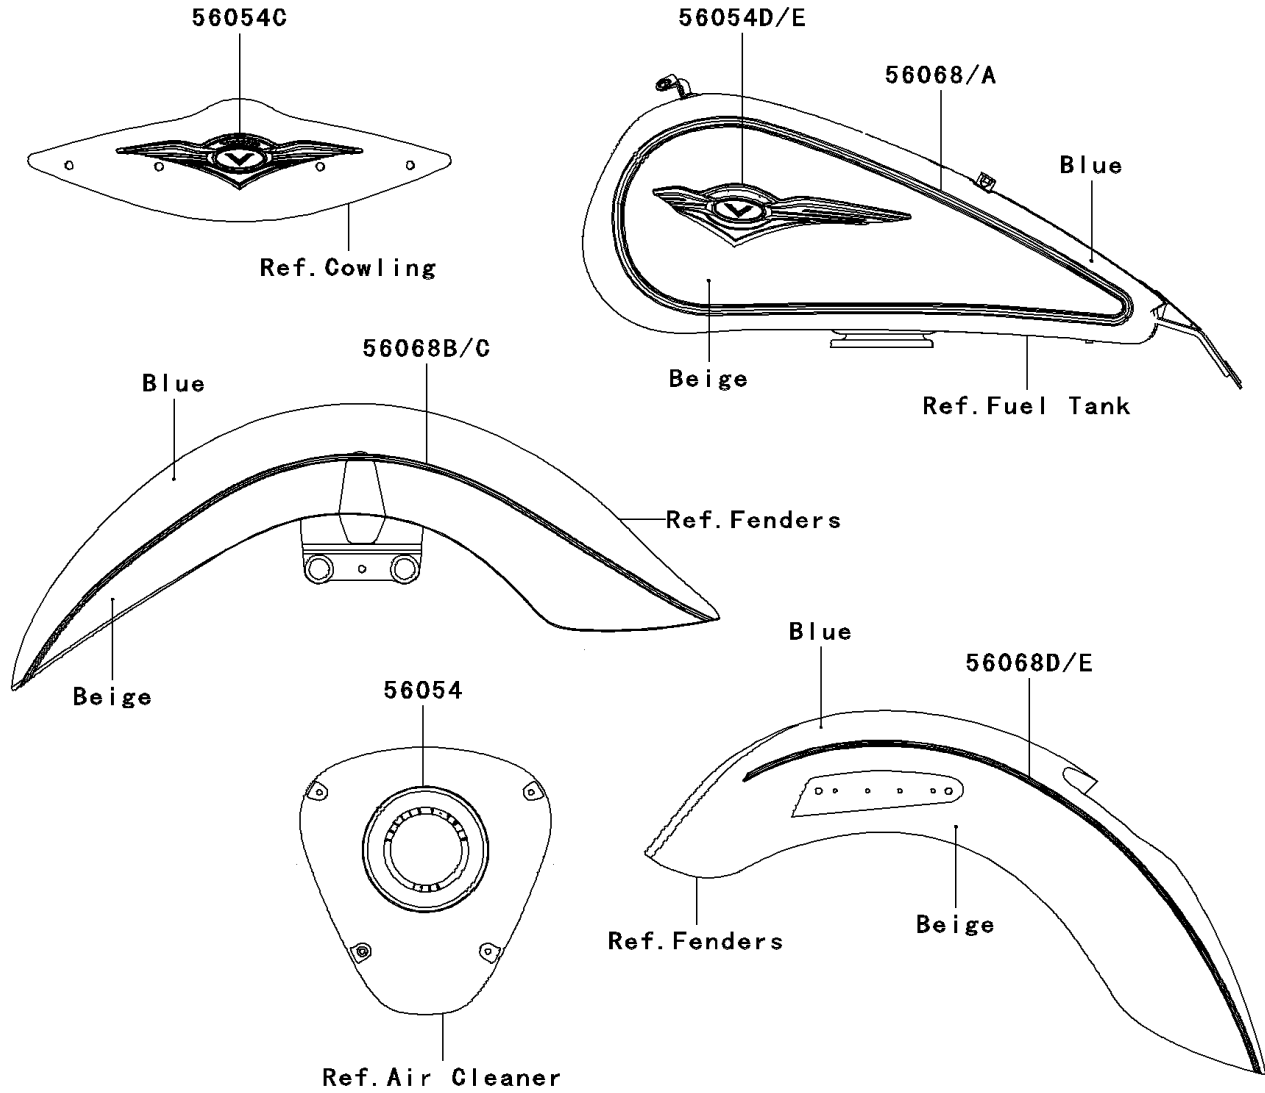

## 2009 Vulcan® 1700 Classic LT PARTS DIAGRAM

Decals(Blue/Beige)(G9F)

F2861A

## 2009 Vulcan® 1700 Classic LT PARTS LIST

Decals(Blue/Beige)(G9F)

ITEM NAME	PART NUMBER	QUANTITY
MARK,AIR CLEANER COVER (Ref # 56054)	56054-0303	1
MARK,PULLEY COVER (Ref # 56054A)	56054-0304	1
MARK,GENERATOR COVER (Ref # 56054B)	56054-0305	1
MARK,OUTER PLATE (Ref # 56054C)	56054-0307	1
MARK,FUEL TANK,LH (Ref # 56054D)	56054-0328	1
MARK,FUEL TANK,RH (Ref # 56054E)	56054-0329	1
MARK,CLUTCH COVER (Ref # 56054F)	56054-0463	1
PATTERN,FUEL TANK,LH (Ref # 56068)	56068-1589	1
PATTERN,FUEL TANK,RH (Ref # 56068A)	56068-1590	1
PATTERN,FR FENDER,LH (Ref # 56068B)	56068-1591	1
PATTERN,FR FENDER,RH (Ref # 56068C)	56068-1592	1
PATTERN,RR FENDER,LH (Ref # 56068D)	56068-1593	1
PATTERN,RR FENDER,RH (Ref # 56068E)	56068-1594	1