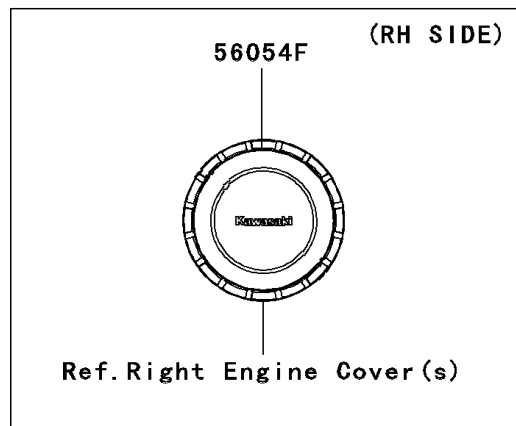

## 2009 Vulcan® 1700 Classic LT PARTS DIAGRAM

Decals(Blue/Beige)(G9F)

F2861A

## 2009 Vulcan® 1700 Classic LT PARTS LIST

Decals(Blue/Beige)(G9F)

ITEM NAME	PART NUMBER	QUANTITY
MARK,AIR CLEANER COVER (Ref # 56054)	56054-0303	1
MARK,PULLEY COVER (Ref # 56054A)	56054-0304	1
MARK,GENERATOR COVER (Ref # 56054B)	56054-0305	1
MARK,OUTER PLATE (Ref # 56054C)	56054-0307	1
MARK,FUEL TANK,LH (Ref # 56054D)	56054-0328	1
MARK,FUEL TANK,RH (Ref # 56054E)	56054-0329	1
MARK,CLUTCH COVER (Ref # 56054F)	56054-0463	1
PATTERN,FUEL TANK,LH (Ref # 56068)	56068-1589	1
PATTERN,FUEL TANK,RH (Ref # 56068A)	56068-1590	1
PATTERN,FR FENDER,LH (Ref # 56068B)	56068-1591	1
PATTERN,FR FENDER,RH (Ref # 56068C)	56068-1592	1
PATTERN,RR FENDER,LH (Ref # 56068D)	56068-1593	1
PATTERN,RR FENDER,RH (Ref # 56068E)	56068-1594	1