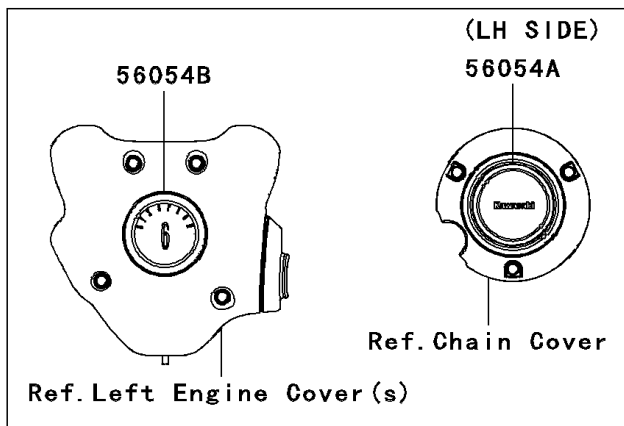

2009 Vulcan® 1700 Classic LT PARTS DIAGRAM

Decals(Green/Beige)(69F)

F2861

2009 Vulcan® 1700 Classic LT PARTS LIST

Decals(Green/Beige)(G9F)

ITEM NAME	PART NUMBER	QUANTITY
MARK,AIR CLEANER COVER (Ref # 56054)	56054-0303	1
MARK,PULLEY COVER (Ref # 56054A)	56054-0304	1
MARK,GENERATOR COVER (Ref # 56054B)	56054-0305	1
MARK,OUTER PLATE (Ref # 56054C)	56054-0307	1
MARK,FUEL TANK,LH (Ref # 56054D)	56054-0328	1
MARK,FUEL TANK,RH (Ref # 56054E)	56054-0329	1
MARK,CLUTCH COVER (Ref # 56054F)	56054-0463	1
PATTERN,FUEL TANK,LH (Ref # 56068)	56068-1595	1
PATTERN,FUEL TANK,RH (Ref # 56068A)	56068-1596	1
PATTERN,FR FENDER,LH (Ref # 56068B)	56068-1597	1
PATTERN,FR FENDER,RH (Ref # 56068C)	56068-1598	1
PATTERN,RR FENDER,LH (Ref # 56068D)	56068-1599	1
PATTERN,RR FENDER,RH (Ref # 56068E)	56068-1600	1