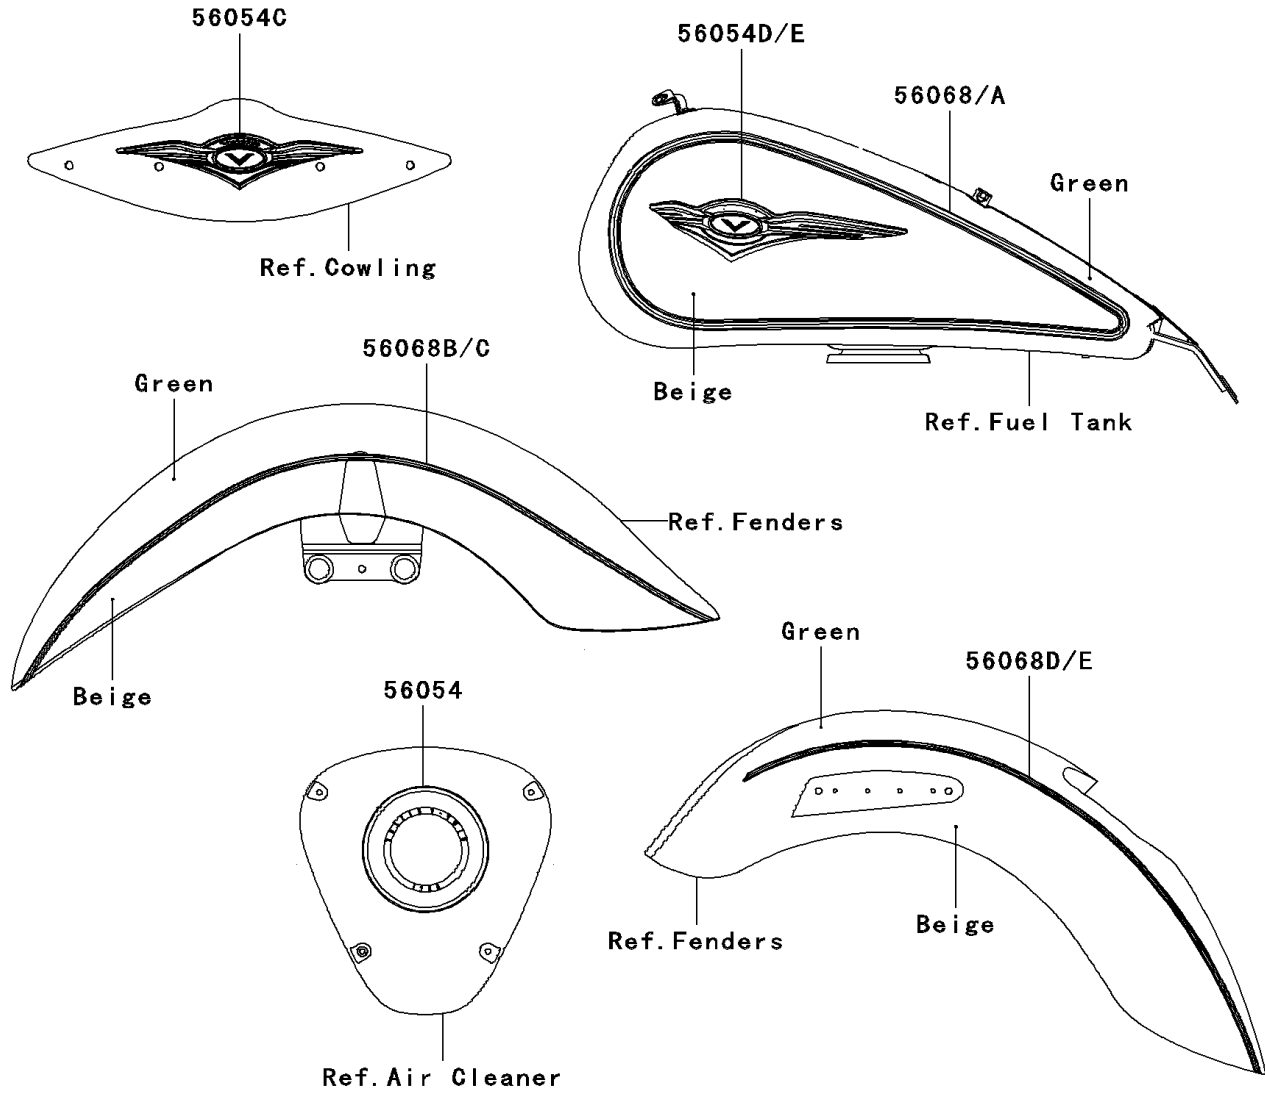

2009 Vulcan® 1700 Classic LT PARTS DIAGRAM

Decals(Green/Beige)(69F)

F2861

2009 Vulcan® 1700 Classic LT PARTS LIST

Decals(Green/Beige)(G9F)

ITEM NAME	PART NUMBER	QUANTITY
MARK,AIR CLEANER COVER (Ref # 56054)	56054-0303	1
MARK,PULLEY COVER (Ref # 56054A)	56054-0304	1
MARK,GENERATOR COVER (Ref # 56054B)	56054-0305	1
MARK,OUTER PLATE (Ref # 56054C)	56054-0307	1
MARK,FUEL TANK,LH (Ref # 56054D)	56054-0328	1
MARK,FUEL TANK,RH (Ref # 56054E)	56054-0329	1
MARK,CLUTCH COVER (Ref # 56054F)	56054-0463	1
PATTERN,FUEL TANK,LH (Ref # 56068)	56068-1595	1
PATTERN,FUEL TANK,RH (Ref # 56068A)	56068-1596	1
PATTERN,FR FENDER,LH (Ref # 56068B)	56068-1597	1
PATTERN,FR FENDER,RH (Ref # 56068C)	56068-1598	1
PATTERN,RR FENDER,LH (Ref # 56068D)	56068-1599	1
PATTERN,RR FENDER,RH (Ref # 56068E)	56068-1600	1