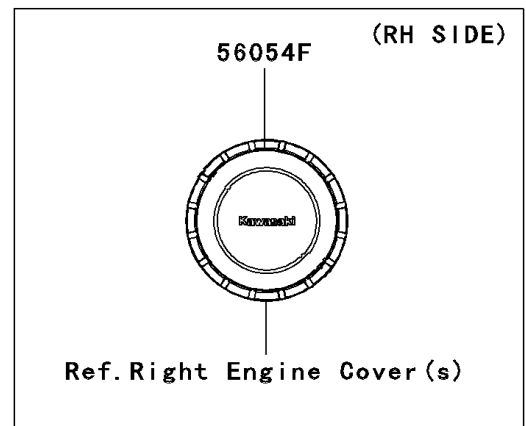

2009 Vulcan® 1700 Classic LT PARTS DIAGRAM

Decals(Green/Beige)(69F)

F2861

2009 Vulcan® 1700 Classic LT PARTS LIST

Decals(Green/Beige)(G9F)

ITEM NAME	PART NUMBER	QUANTITY
MARK,AIR CLEANER COVER (Ref # 56054)	56054-0303	1
MARK,PULLEY COVER (Ref # 56054A)	56054-0304	1
MARK,GENERATOR COVER (Ref # 56054B)	56054-0305	1
MARK,OUTER PLATE (Ref # 56054C)	56054-0307	1
MARK,FUEL TANK,LH (Ref # 56054D)	56054-0328	1
MARK,FUEL TANK,RH (Ref # 56054E)	56054-0329	1
MARK,CLUTCH COVER (Ref # 56054F)	56054-0463	1
PATTERN,FUEL TANK,LH (Ref # 56068)	56068-1595	1
PATTERN,FUEL TANK,RH (Ref # 56068A)	56068-1596	1
PATTERN,FR FENDER,LH (Ref # 56068B)	56068-1597	1
PATTERN,FR FENDER,RH (Ref # 56068C)	56068-1598	1
PATTERN,RR FENDER,LH (Ref # 56068D)	56068-1599	1
PATTERN,RR FENDER,RH (Ref # 56068E)	56068-1600	1