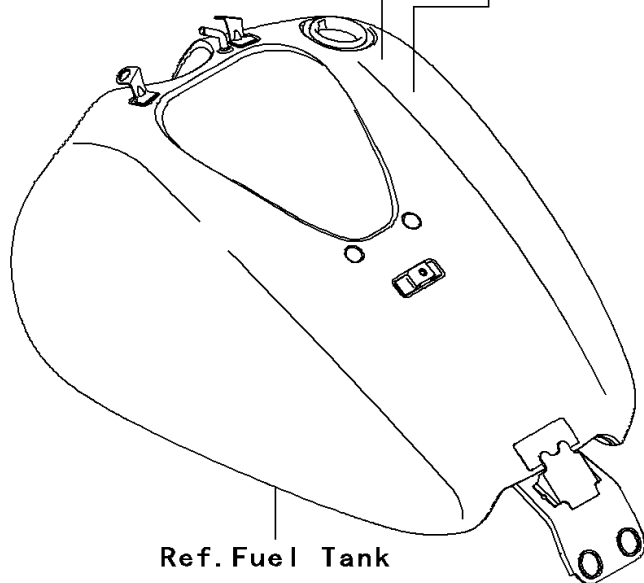

## 2009 Vulcan® 1700 Classic LT PARTS DIAGRAM

Labels

F2860

56030/B

56033

56053

Ref. Side Covers/Chain Cover

## 2009 Vulcan® 1700 Classic LT PARTS LIST

Labels

ITEM NAME	PART NUMBER	QUANTITY
LABEL-MANUAL,DAILY SAFETY (Ref # 56033)	56033-0279	1
LABEL,GASOLINE (Ref # 56030B)	56030-1177	1
LABEL,GASOLINE (Ref # 56030C)	56030-1178	1
LABEL-MANUAL,DAILY SAFETY (Ref # 56033A)	56033-0280	1
LABEL-WARNING,EVAPO (Ref # 56040)	56040-1121	1
LABEL-SPECIFICATION,TIRE&LOAD (Ref # 56053)	56053-0379	1
LABEL-SPECIFICATION,TIRE&LOAD (Ref # 56053A)	56053-0380	1
LABEL-CERTIFICATION,EVAPO ROUT (Ref # 59464)	59464-1635	1