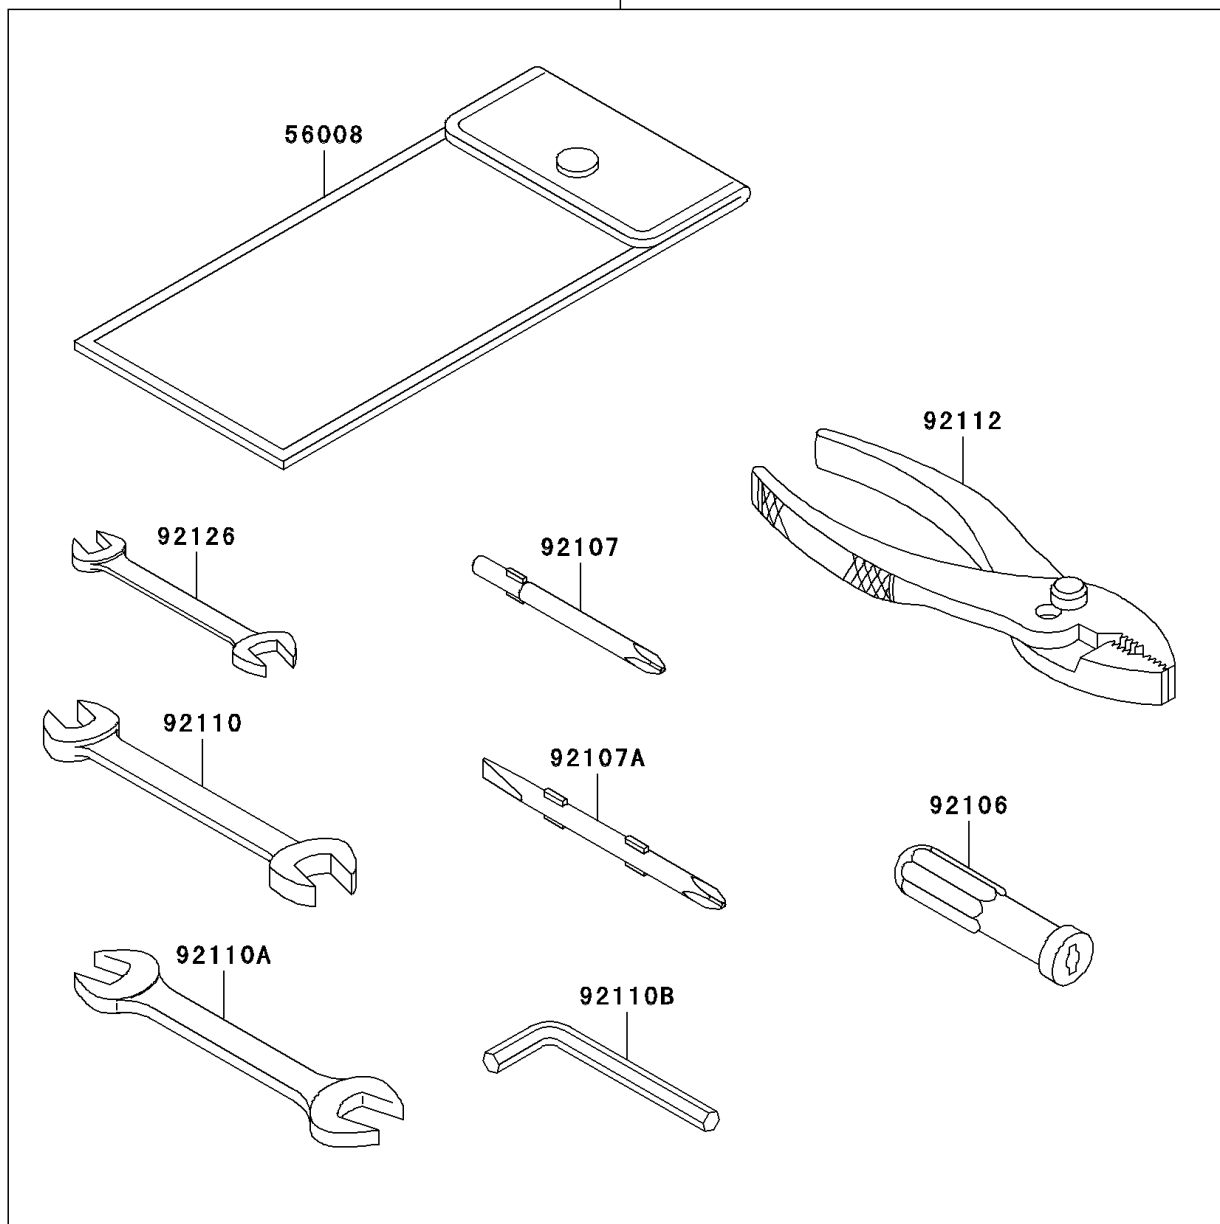

## 2009 Vulcan® 1700 Classic LT PARTS DIAGRAM

Owner's Tools(G9F)

56007

F2810

## 2009 Vulcan® 1700 Classic LT PARTS LIST

Owner's Tools(G9F)

ITEM NAME	PART NUMBER	QUANTITY
TOOL-KIT (Ref # 56007)	56007-0072	1
BAG,TOOL (Ref # 56008)	56008-0001	1
GASKET-LIQUID,TB1211F,CLEAR (Ref # 92104)	92104-0004	1
GASKET-LIQUID,TB1216B,BLACK (Ref # 92104A)	92104-1064	1
GRIP-SCREW DRIVER (Ref # 92106)	92106-1001	1
TOOL-DRIVER,#3PHILLIPS (Ref # 92107)	92107-005	1
TOOL-DRIVER,#2PHILLIPS&SLOT (Ref # 92107A)	92107-1051	1
TOOL-WRENCH,OPEN END,10X12 (Ref # 92110)	92110-1152	1
TOOL-WRENCH,OPEN END,14X17 (Ref # 92110A)	92110-1153	1
TOOL-WRENCH,ALLEN,4MM (Ref # 92110B)	92110-3703	1
TOOL-PLIERS (Ref # 92112)	92112-1001	1
TOOL-WRENCH,OPEN END,8X10 (Ref # 92126)	92126-004	1