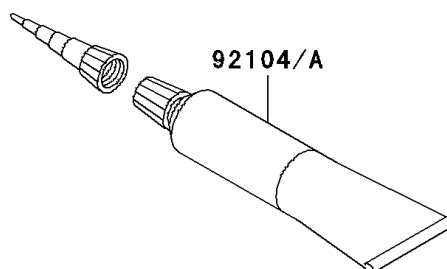

## 2009 Vulcan® 1700 Classic LT PARTS DIAGRAM

Owner's Tools(G9F)

56007

F2810

## 2009 Vulcan® 1700 Classic LT PARTS LIST

Owner's Tools(G9F)

ITEM NAME	PART NUMBER	QUANTITY
TOOL-KIT (Ref # 56007)	56007-0072	1
BAG,TOOL (Ref # 56008)	56008-0001	1
GASKET-LIQUID,TB1211F,CLEAR (Ref # 92104)	92104-0004	1
GASKET-LIQUID,TB1216B,BLACK (Ref # 92104A)	92104-1064	1
GRIP-SCREW DRIVER (Ref # 92106)	92106-1001	1
TOOL-DRIVER,#3PHILLIPS (Ref # 92107)	92107-005	1
TOOL-DRIVER,#2PHILLIPS&SLOT (Ref # 92107A)	92107-1051	1
TOOL-WRENCH,OPEN END,10X12 (Ref # 92110)	92110-1152	1
TOOL-WRENCH,OPEN END,14X17 (Ref # 92110A)	92110-1153	1
TOOL-WRENCH,ALLEN,4MM (Ref # 92110B)	92110-3703	1
TOOL-PLIERS (Ref # 92112)	92112-1001	1
TOOL-WRENCH,OPEN END,8X10 (Ref # 92126)	92126-004	1