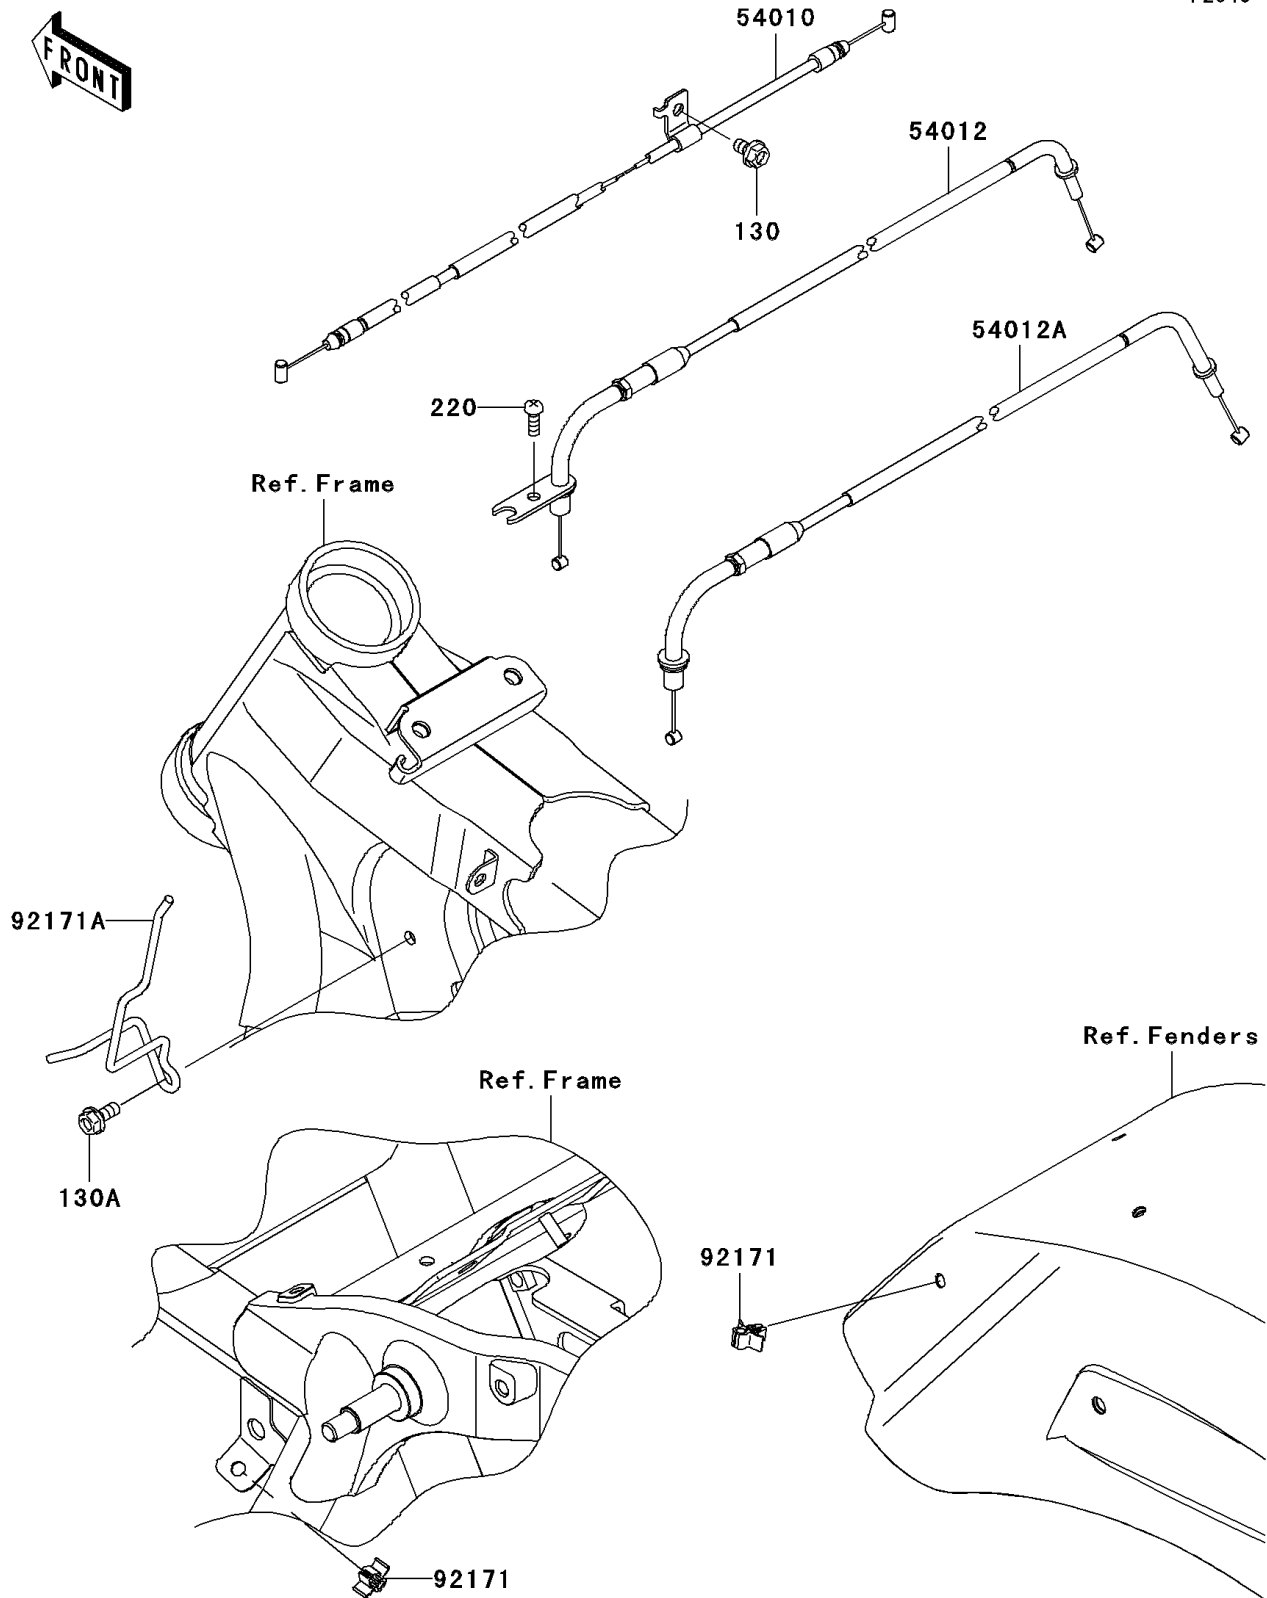

2009 Vulcan® 1700 Classic LT PARTS DIAGRAM

Cables

F2540

2009 Vulcan® 1700 Classic LT PARTS LIST

Cables

ITEM NAME	PART NUMBER	QUANTITY
BOLT-FLANGED,6X10 (Ref # 130)	130BA0610	1
BOLT-FLANGED,6X14 (Ref # 130A)	130BB0614	1
SCREW-PAN-CROSS,5X14 (Ref # 220)	220AB0514	1
CABLE,SEAT LOCK (Ref # 54010)	54010-0110	1
CABLE-THROTTLE,OPENING (Ref # 54012)	54012-0284	1
CABLE-THROTTLE,CLOSING (Ref # 54012A)	54012-0285	1
CLAMP,SEAT LOCK CABLE (Ref # 92171)	92171-0328	1
CLAMP,CABLE (Ref # 92171A)	92171-1838	1