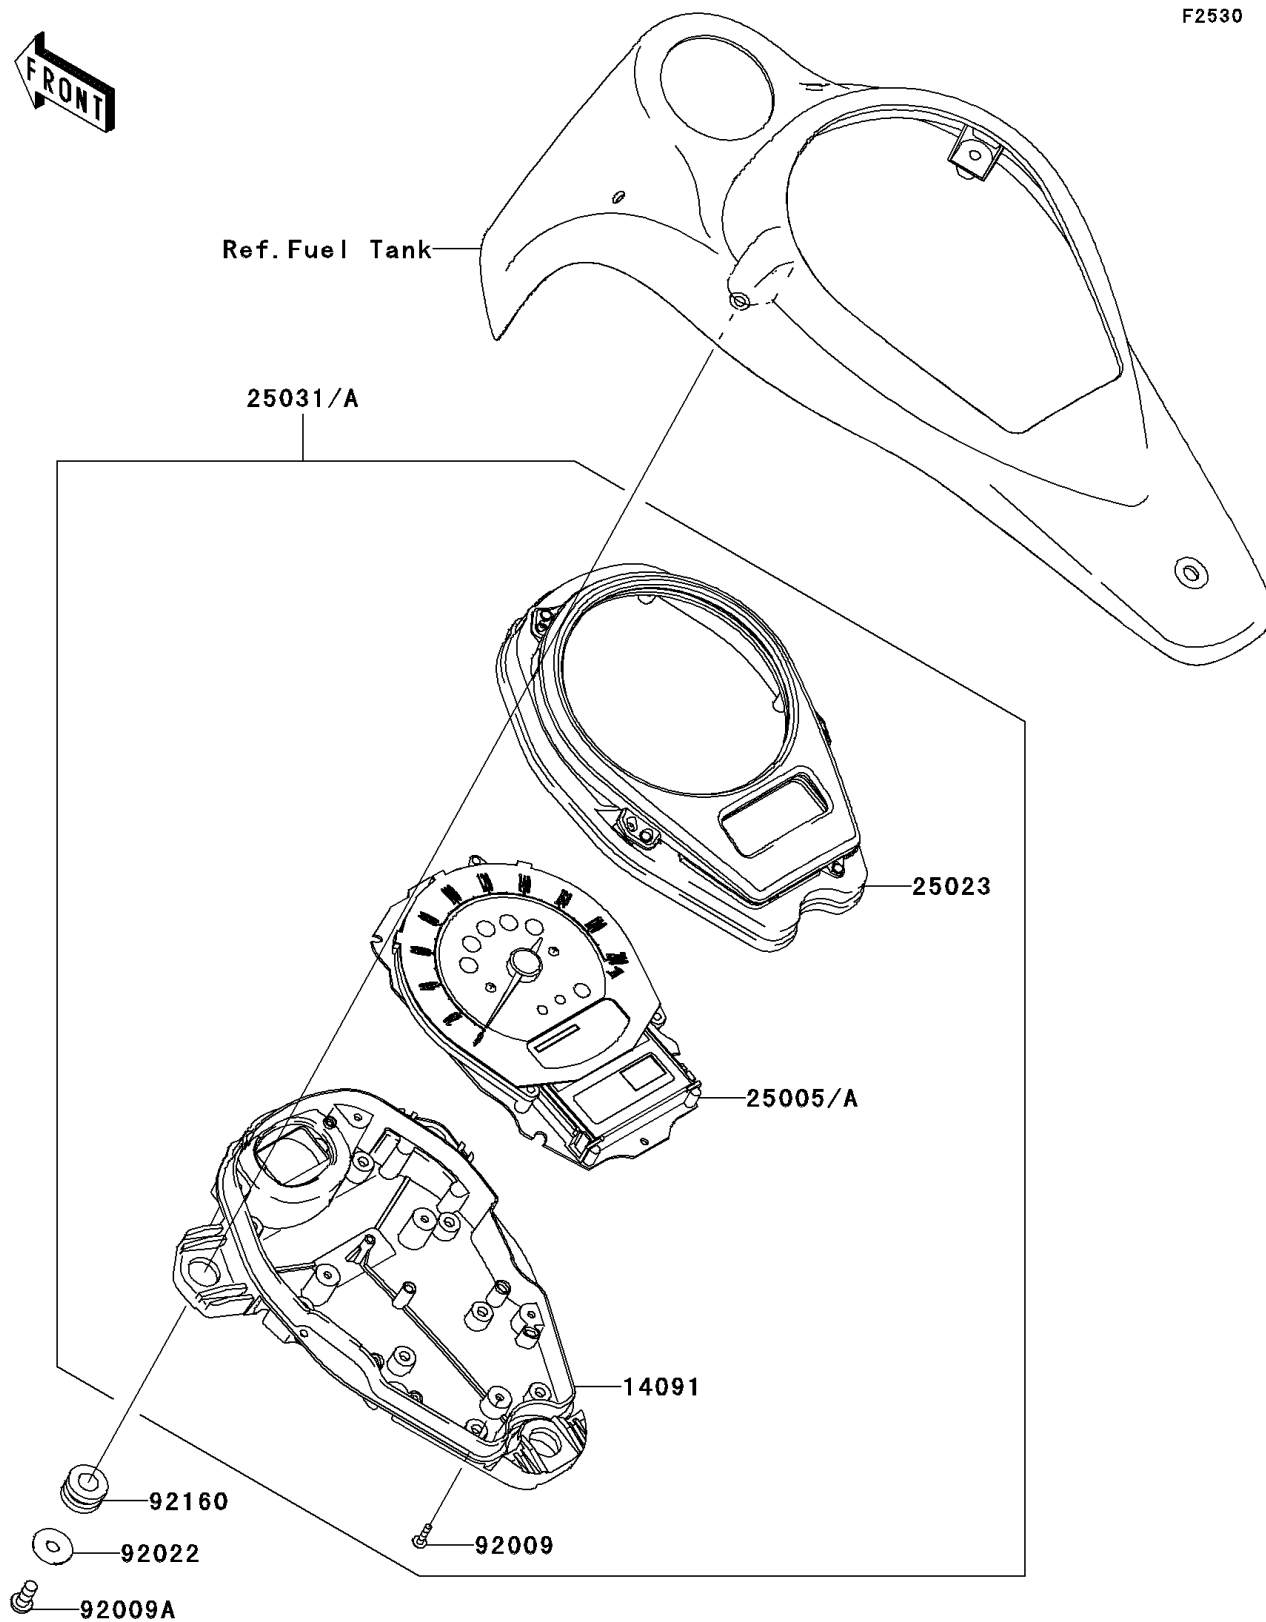

2009 Vulcan® 1700 Classic LT PARTS DIAGRAM

Meter(s)

F2530

Ref. Fuel Tank

25031/A

25023

25005/A

14091

92160

92022

92009A

92009

2009 Vulcan® 1700 Classic LT PARTS LIST

Meter(s)

ITEM NAME	PART NUMBER	QUANTITY
COVER,METER,LWR (Ref # 14091)	14091-1578	1
COVER-METER CASE,UPP (Ref # 25023)	25023-0038	1
SCREW,TAPPING,3X14 (Ref # 92009)	92009-1592	1
SCREW,6X14 (Ref # 92009A)	92009-3845	1
WASHER,PLAIN,6MM (Ref # 92022)	92022-165	1
DAMPER (Ref # 92160)	92160-1167	1
SPEEDOMETER,MPH (Ref # 25005)	25005-0059	1
SPEEDOMETER,KPH (Ref # 25005A)	25005-0060	1
METER-ASSY,MPH (Ref # 25031)	25031-0250	1
METER-ASSY,KPH (Ref # 25031A)	25031-0251	1