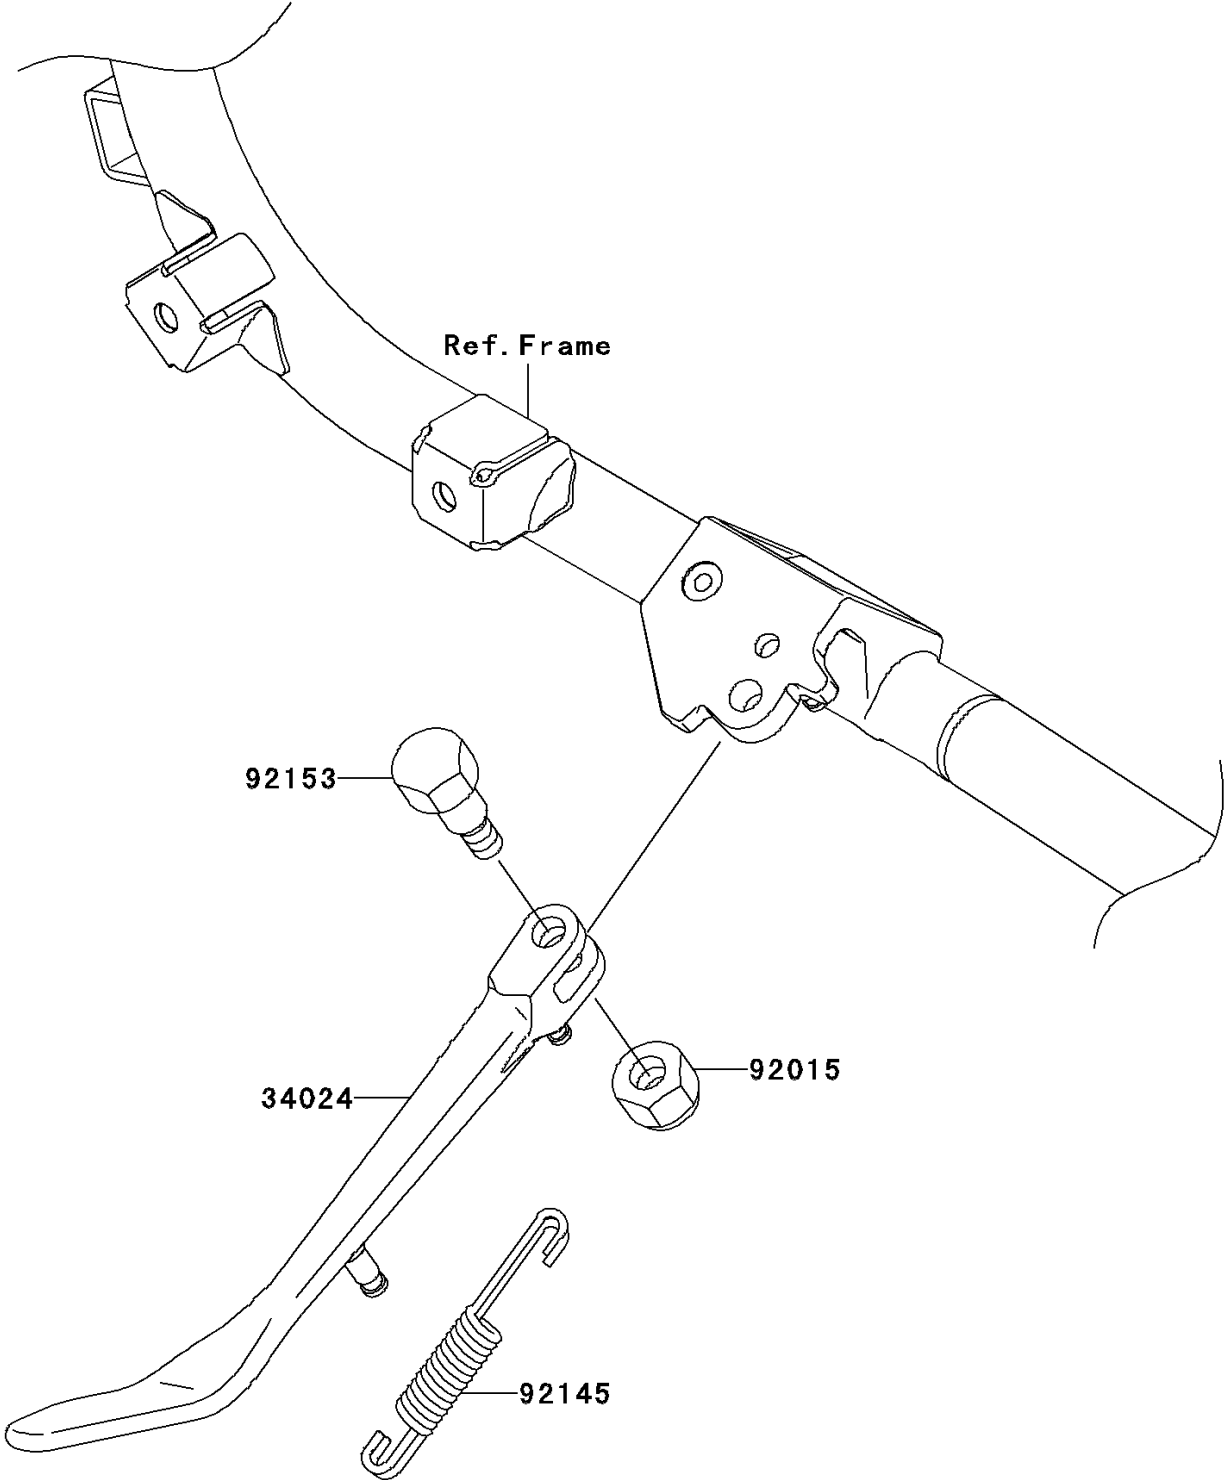

2009 Vulcan® 1700 Classic LT PARTS DIAGRAM

Stand(s)

F2190

2009 Vulcan® 1700 Classic LT PARTS LIST

Stand(s)

ITEM NAME	PART NUMBER	QUANTITY
STAND-SIDE (Ref # 34024)	34024-0014	1
NUT,LOCK,10MM,BLACK (Ref # 92015)	92015-1188	1
SPRING,SIDE STAND (Ref # 92145)	92145-0083	1
BOLT,SIDE STAND,10MM (Ref # 92153)	92153-1416	1