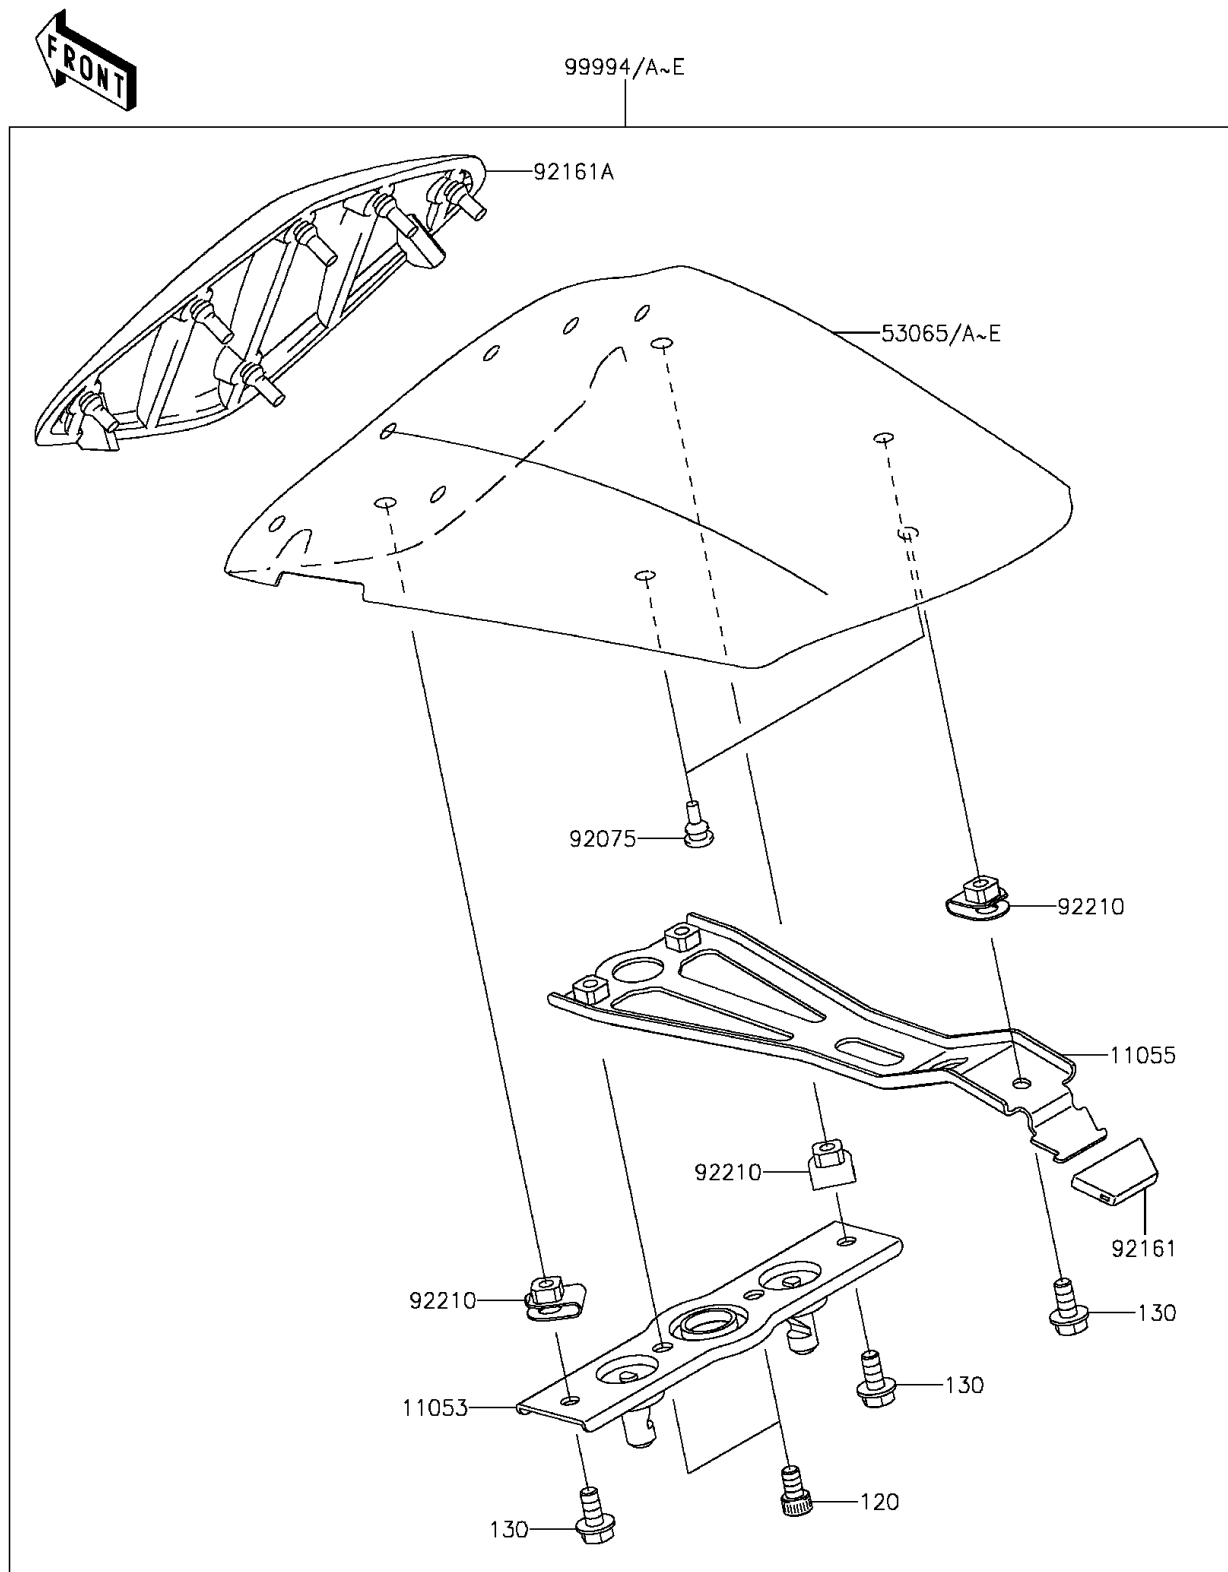

2013 NINJA® ZX™-6R ABS PARTS DIAGRAM

Accessory(Single Seat Cover)

F2910

2013 NINJA® ZX™-6R ABS PARTS LIST

Accessory(Single Seat Cover)

| ITEM NAME | PART NUMBER | QUANTITY |
|----------------------------------------------|----------------|----------|
| BOLT-SOCKET,6X10 (Ref # 120) | 120CA0610 | 1 |
| BOLT-FLANGED,6X14 (Ref # 130) | 130BA0614 | 1 |
| BRACKET,SEAT LOCK STRIKER (Ref # 11053) | 11053-0386 | 1 |
| BRACKET,SEAT COVER (Ref # 11055) | 11055-0871 | 1 |
| COVER SEAT,P.F.S.WHITE (Ref # 53065A) | 53065-0022-40X | 1 |
| COVER SEAT,M.S.BLACK (Ref # 53065D) | 53065-0022-660 | 1 |
| COVER SEAT,L.GREEN (Ref # 53065E) | 53065-0022-777 | 1 |
| DAMPER (Ref # 92075) | 92075-1808 | 1 |
| DAMPER (Ref # 92161) | 92161-0629 | 1 |
| DAMPER,SEAT COVER (Ref # 92161A) | 92161-0697 | 1 |
| NUT,6MM (Ref # 92210) | 92210-0277 | 1 |
| KIT,SINGLE SEAT COVER,WHITE (Ref # 99994A) | 99994-0351-40X | 1 |
| KIT,SINGLE SEAT COVER,M.S.BLK (Ref # 99994D) | 99994-0351-660 | 1 |
| KIT,SINGLE SEAT COVER,L.GREEN (Ref # 99994E) | 99994-0351-777 | 1 |