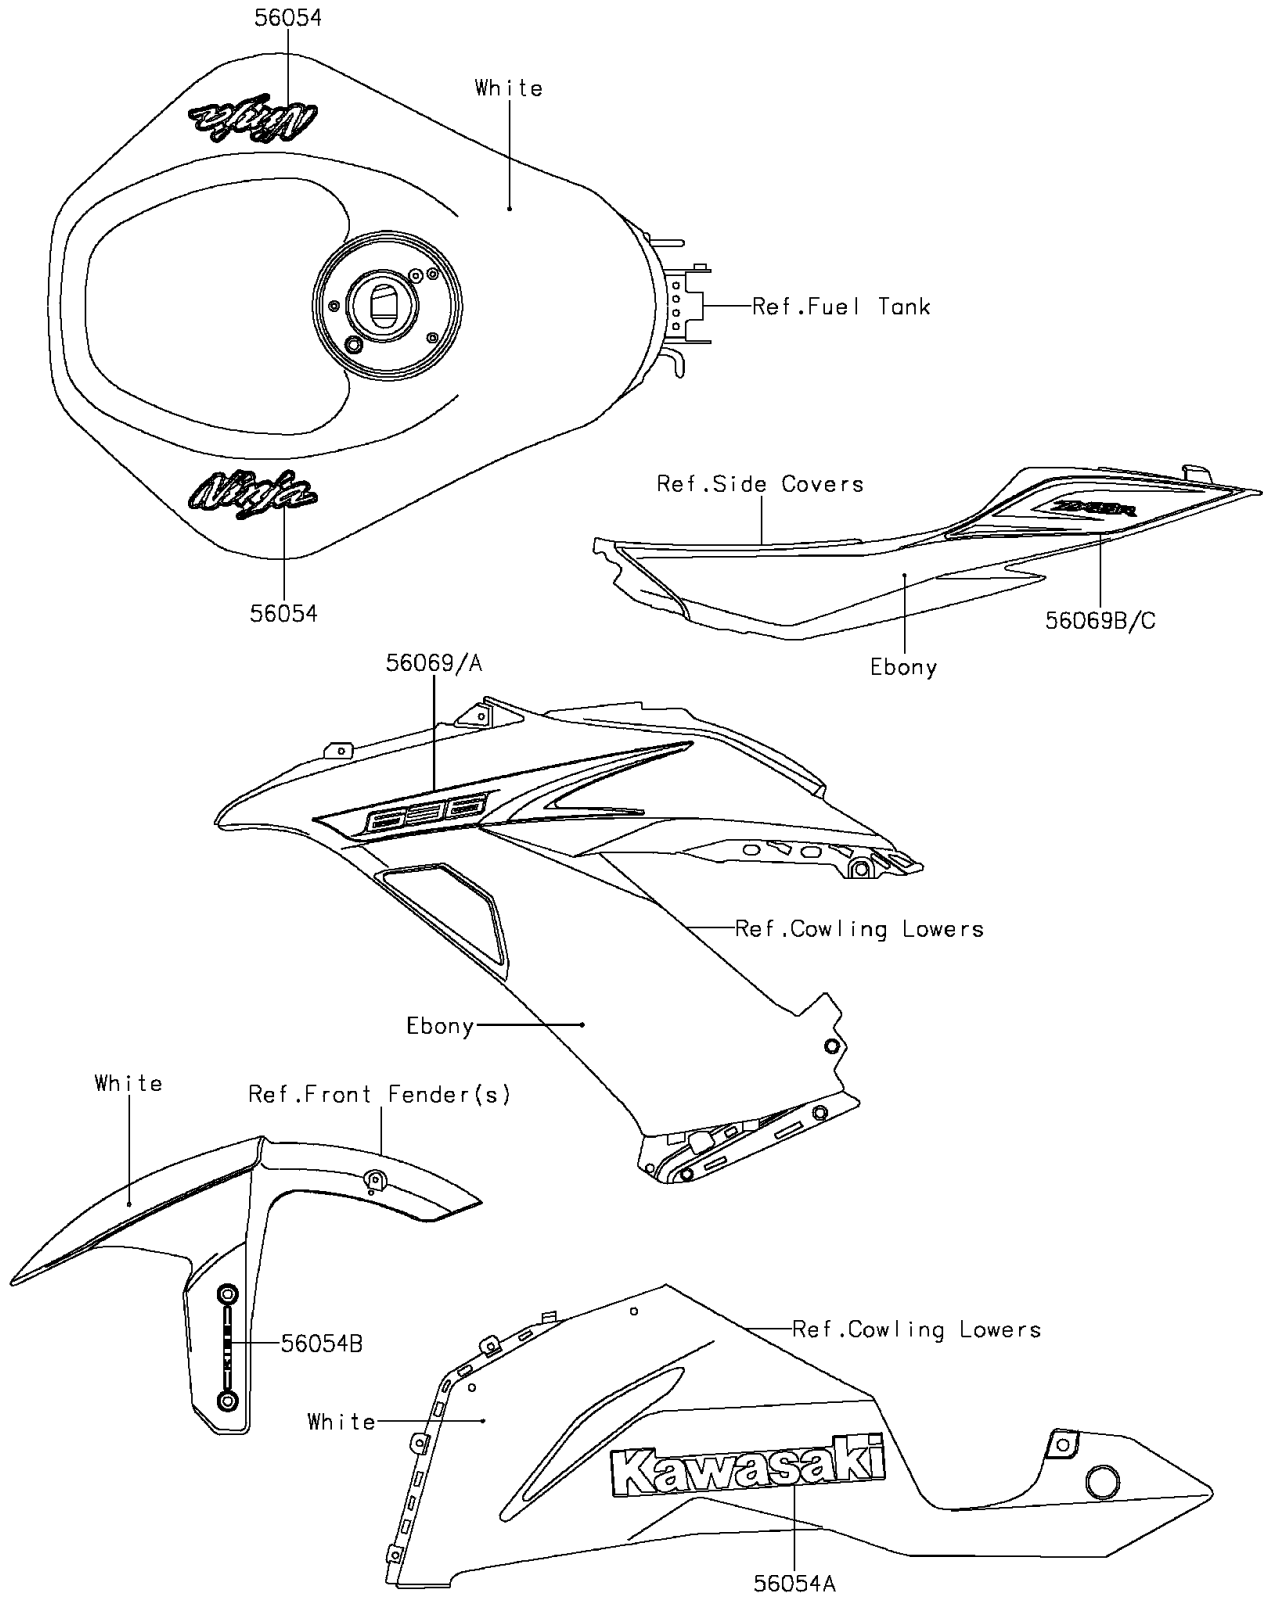

2013 NINJA® ZX™-6R ABS PARTS DIAGRAM

Decals(P.F.S.White)(FDF)

F2861B

2013 NINJA® ZX™-6R ABS PARTS LIST

Decals(P.F.S.White)(FDF)

ITEM NAME	PART NUMBER	QUANTITY
MARK,TANK,NINJA (Ref # 56054)	56054-1158	1
MARK,LWR COWL.,KAWASAKI (Ref # 56054A)	56054-1159	1
MARK,FR FENDER,KIBS (Ref # 56054B)	56054-1217	1
PATTERN,SIDE COWL.,LH (Ref # 56069)	56069-2645	1
PATTERN,SIDE COWL.,RH (Ref # 56069A)	56069-2646	1
PATTERN,TAIL COVER,LH (Ref # 56069B)	56069-2647	1
PATTERN,TAIL COVER,RH (Ref # 56069C)	56069-2648	1