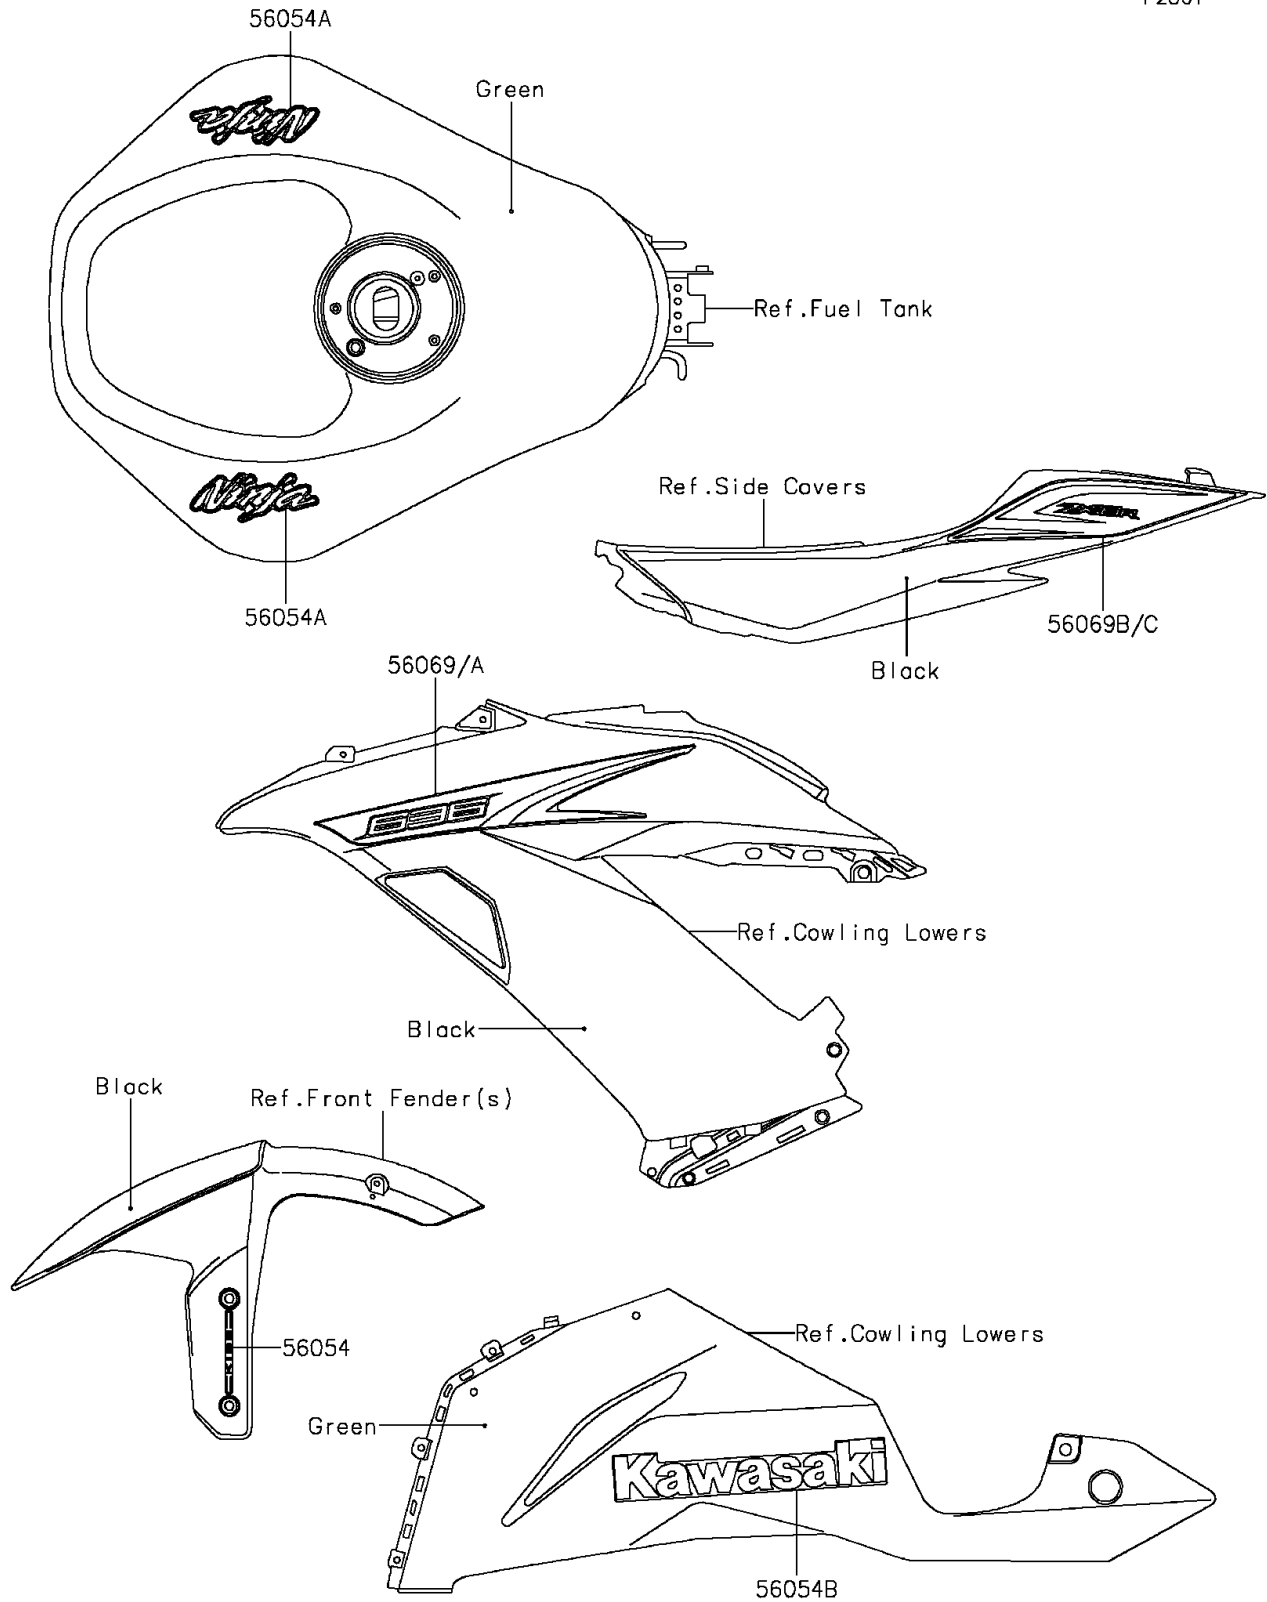

2013 NINJA® ZX™-6R ABS PARTS DIAGRAM

Decals(Green)(FDF)

F2861

2013 NINJA® ZX™-6R ABS PARTS LIST

Decals(Green)(FDF)

ITEM NAME	PART NUMBER	QUANTITY
MARK,FR FENDER,KIBS (Ref # 56054)	56054-0721	1
MARK,FUEL TANK,NINJA (Ref # 56054A)	56054-0845	1
MARK,LWR COWL.,KAWASAKI (Ref # 56054B)	56054-1157	1
PATTERN,SIDE COWL.,LH (Ref # 56069)	56069-2641	1
PATTERN,SIDE COWL.,RH (Ref # 56069A)	56069-2642	1
PATTERN,TAIL COVER,LH (Ref # 56069B)	56069-2643	1
PATTERN,TAIL COVER,RH (Ref # 56069C)	56069-2644	1