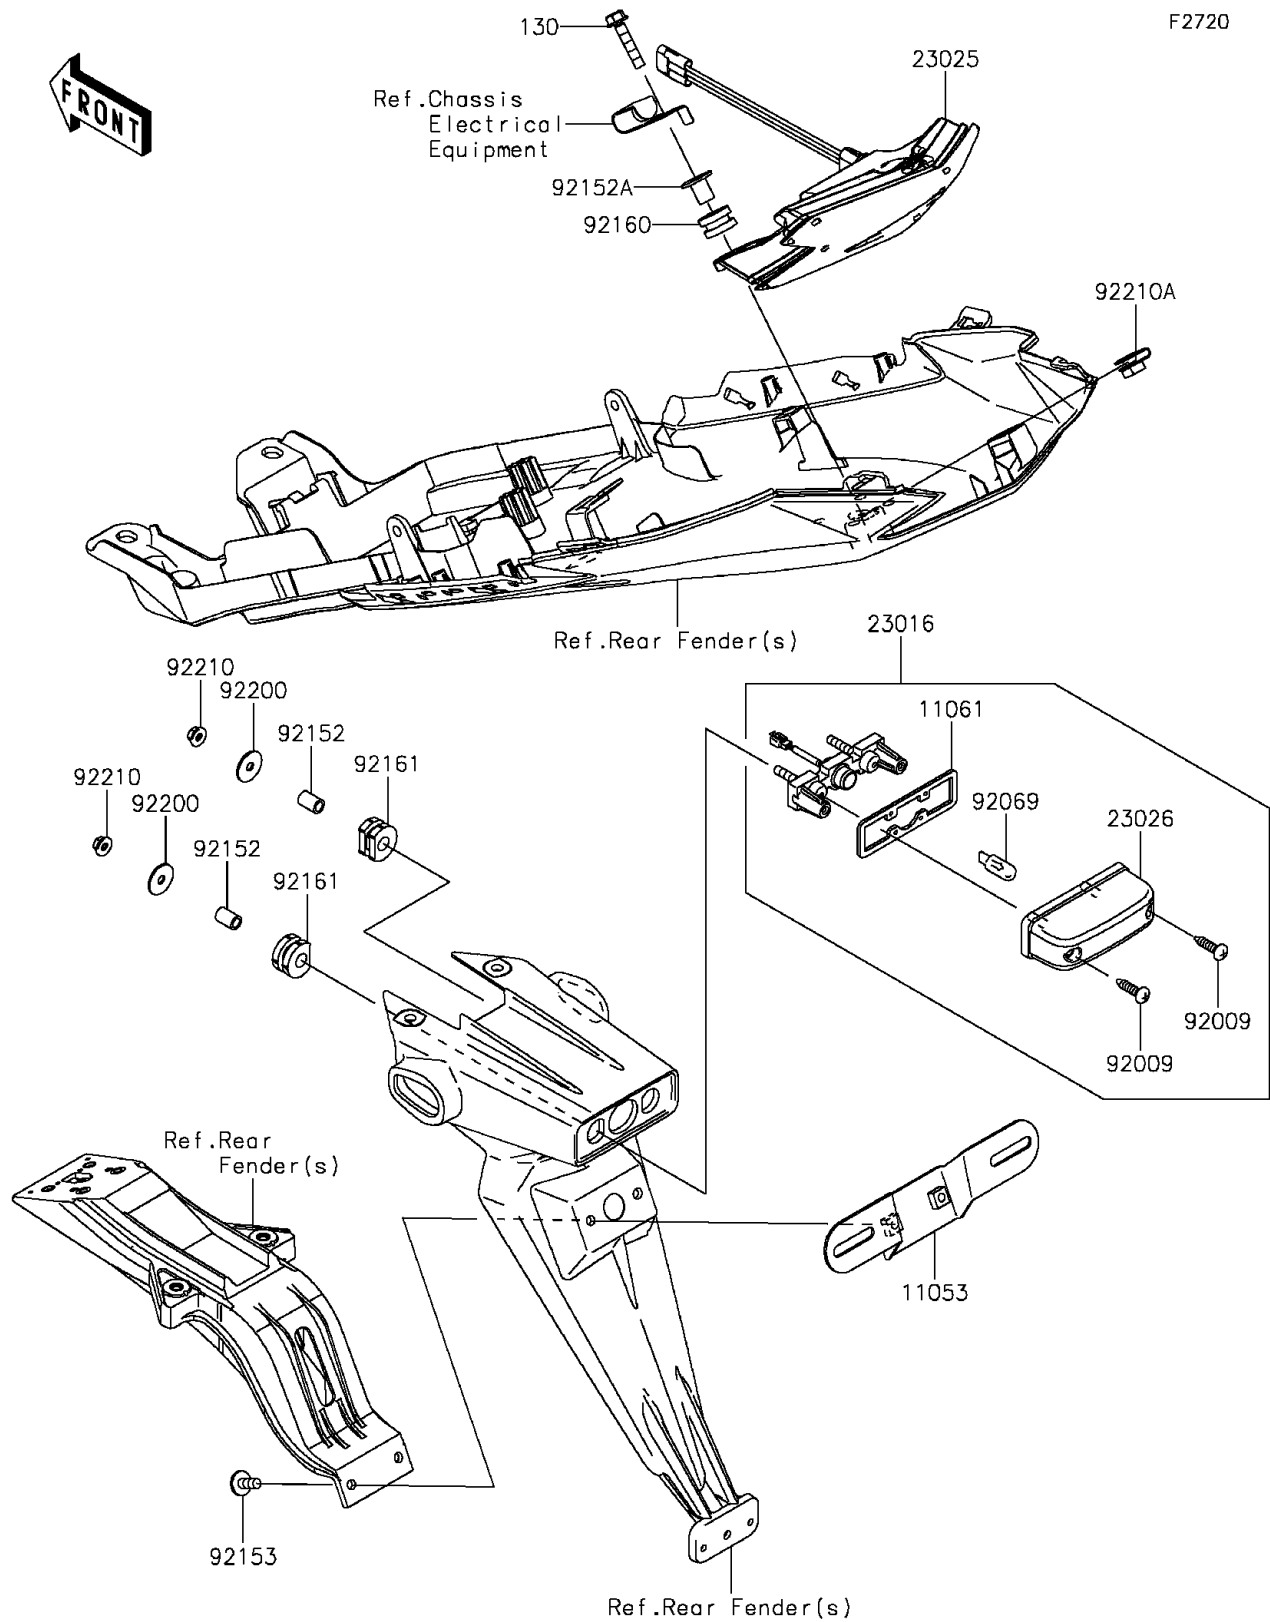

2013 NINJA® ZX™-6R ABS PARTS DIAGRAM

Taillight(s)

2013 NINJA® ZX™-6R ABS PARTS LIST

Taillight(s)

ITEM NAME	PART NUMBER	QUANTITY
BOLT-FLANGED,6X30 (Ref # 130)	130BB0630	1
BRACKET,LICENSE (Ref # 11053)	11053-0400	1
GASKET,LICENSE LAMP (Ref # 11061)	11061-0329	1
LAMP-ASSY,LICENSE (Ref # 23016)	23016-0020	1
LAMP-TAIL,LED (Ref # 23025)	23025-0324	1
LENS,LICENSE LAMP (Ref # 23026)	23026-0014	1
SCREW,TAPPING,4X16 (Ref # 92009)	92009-1605	1
BULB,12V 5W (Ref # 92069)	92069-1016	1
COLLAR,6X9X13.3 (Ref # 92152)	92152-0617	1
COLLAR (Ref # 92152A)	92152-0703	1
BOLT,SOCKET,6X14 (Ref # 92153)	92153-1446	1
DAMPER,10X20X12 (Ref # 92160)	92160-1167	1
DAMPER (Ref # 92161)	92161-0776	1
WASHER,5.5X20X1.2 (Ref # 92200)	92200-0284	1
NUT,FLANGED,5MM (Ref # 92210)	92210-0007	1
NUT,6MM (Ref # 92210A)	92210-0277	1