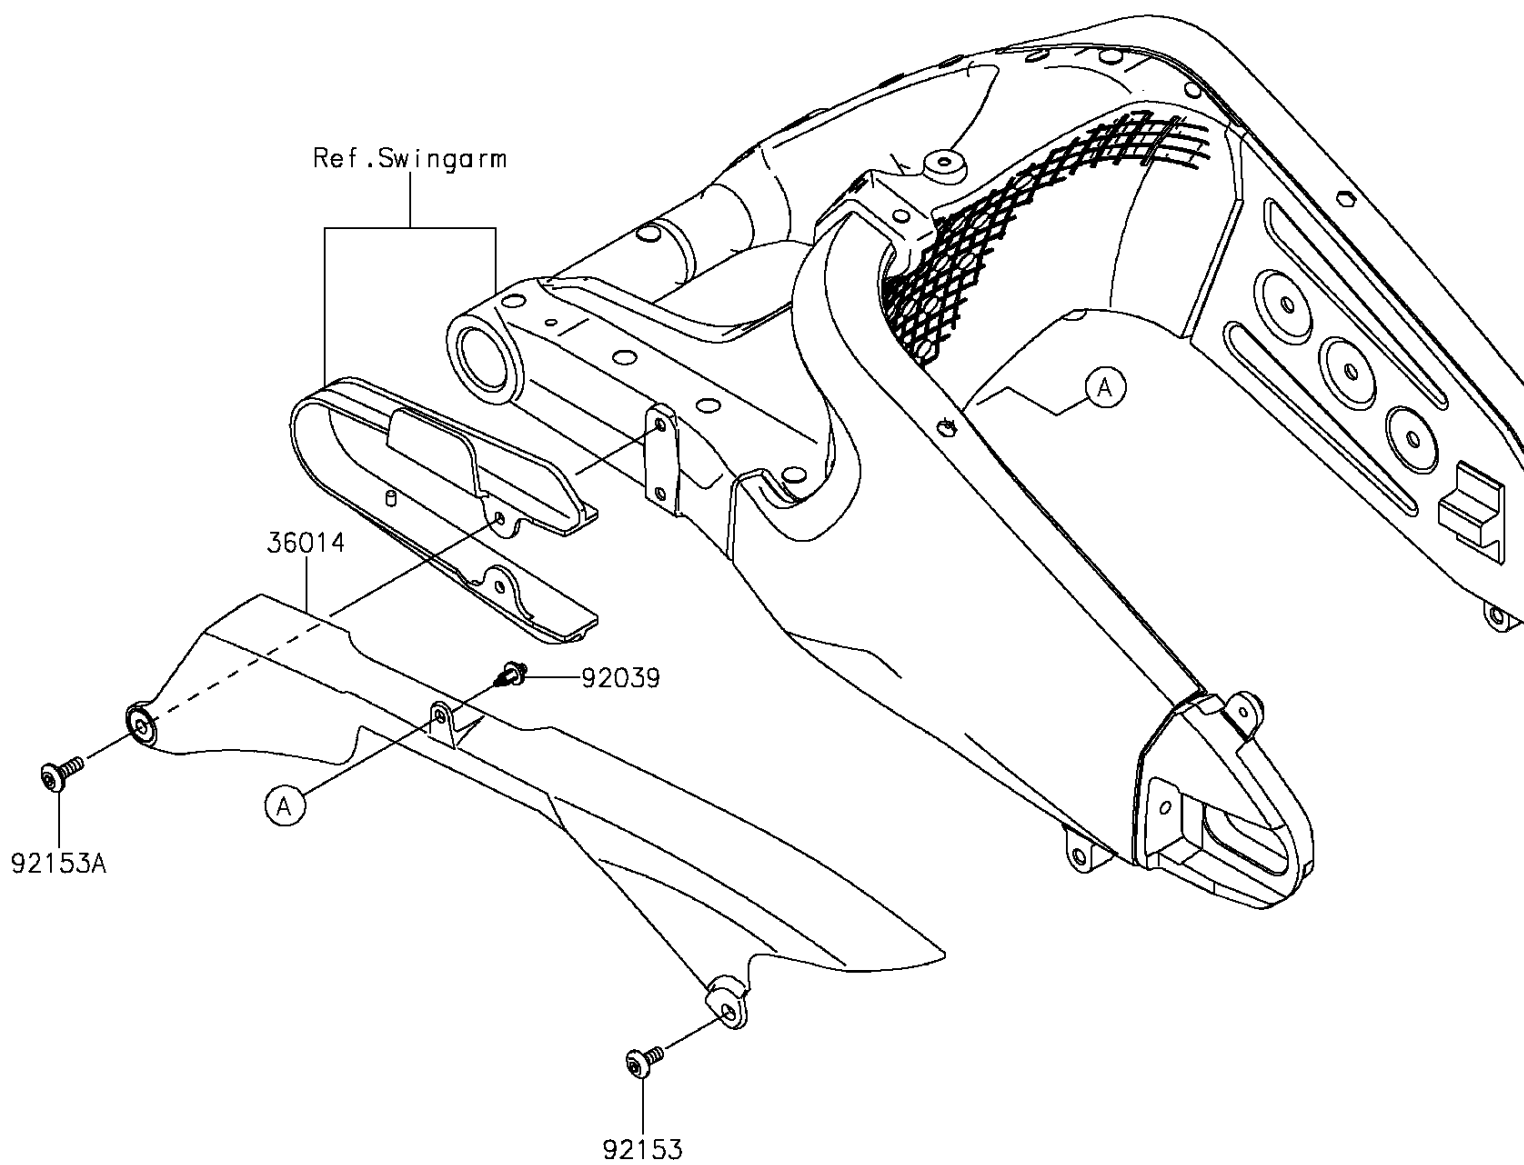

## 2013 NINJA® ZX™-6R ABS PARTS DIAGRAM

Chain Cover

F2650

## 2013 NINJA® ZX™-6R ABS PARTS LIST

Chain Cover

ITEM NAME	PART NUMBER	QUANTITY
CASE-CHAIN (Ref # 36014)	36014-0048	1
RIVET (Ref # 92039)	92039-0068	1
BOLT,SOCKET,6X14 (Ref # 92153)	92153-0422	1
BOLT,SOCKET,6X18 (Ref # 92153A)	92153-1675	1