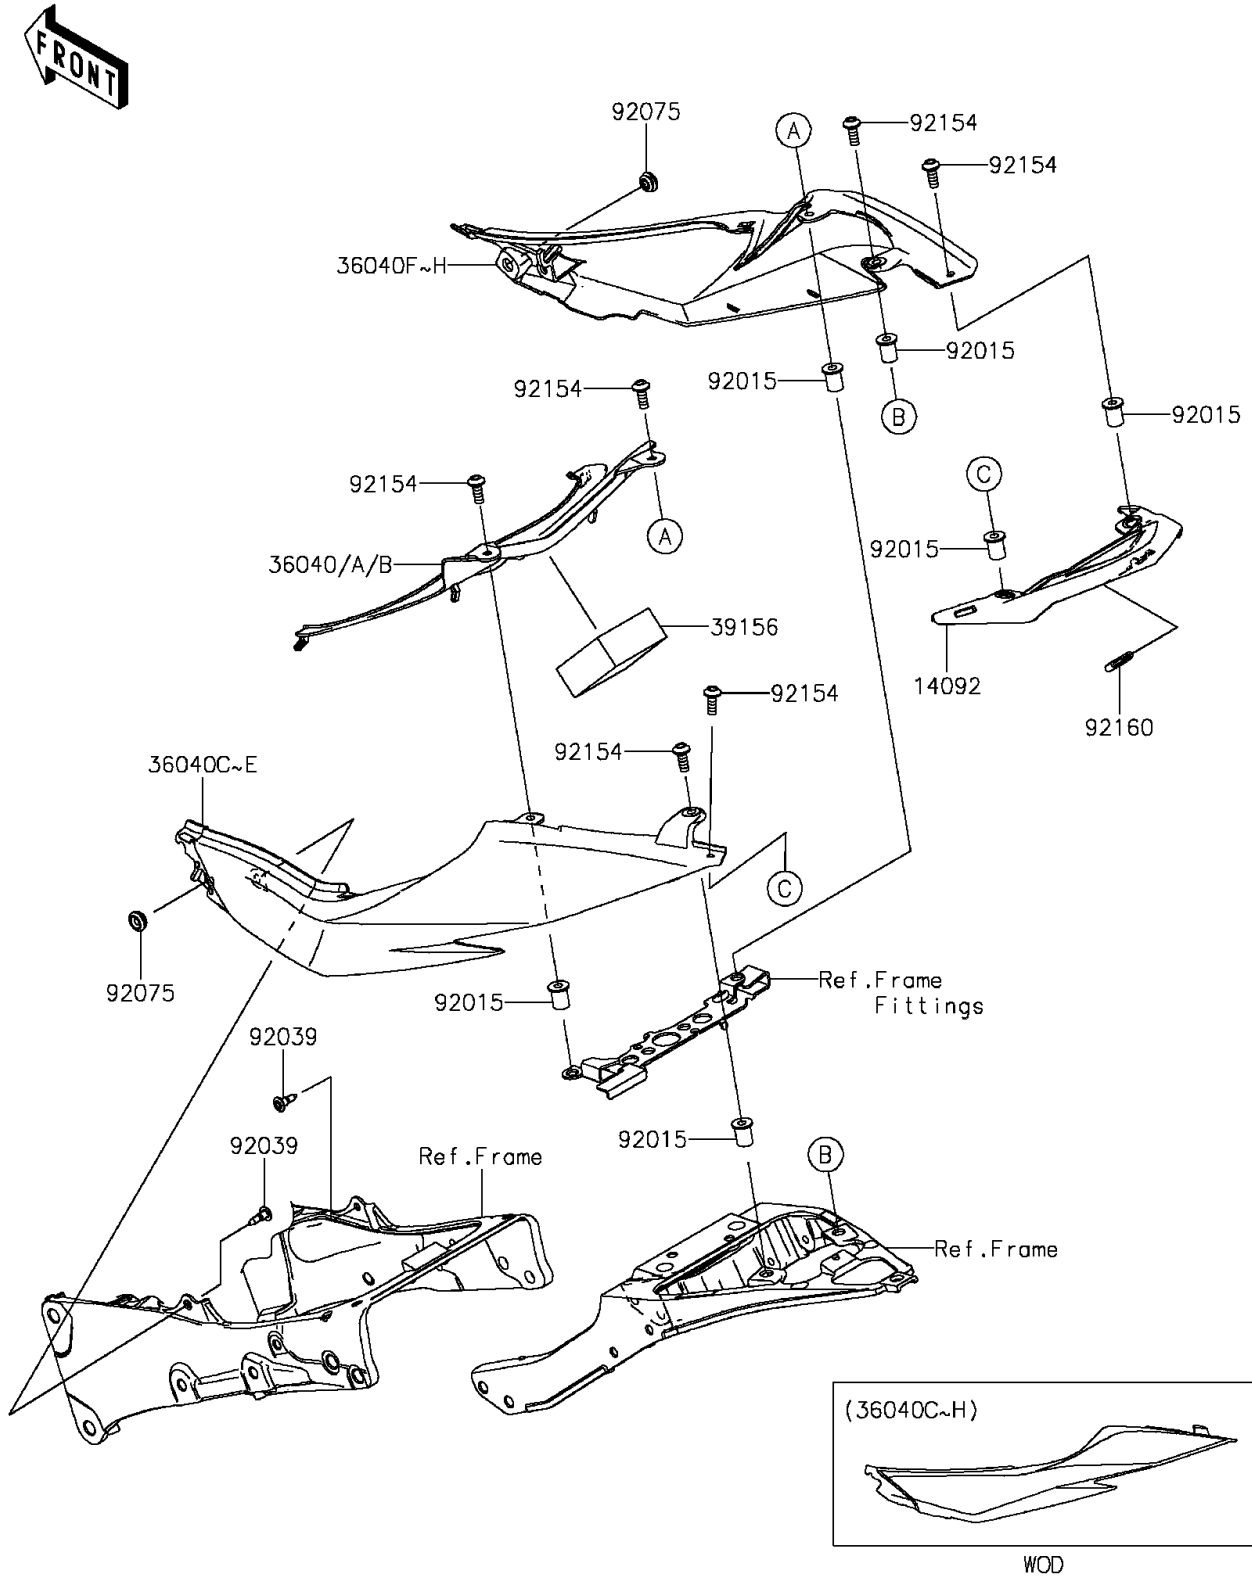

2013 NINJA® ZX™-6R ABS PARTS DIAGRAM

Side Covers

F2611

2013 NINJA® ZX™-6R ABS PARTS LIST

Side Covers

ITEM NAME	PART NUMBER	QUANTITY
COVER,RR (Ref # 14092)	14092-0989	1
COVER-TAIL,CNT,F.EBONY (Ref # 36040A)	36040-0093-45L	1
COVER-TAIL,CNT,M.S.BLACK (Ref # 36040B)	36040-0093-660	1
COVER-TAIL,LH,F.EBONY (Ref # 36040C)	36040-0133-45L	1
COVER-TAIL,LH,M.S.BLACK (Ref # 36040D)	36040-0133-660	1
COVER-TAIL,RH,F.EBONY (Ref # 36040F)	36040-0134-45L	1
COVER-TAIL,RH,M.S.BLACK (Ref # 36040G)	36040-0134-660	1
PAD,CNT COVER (Ref # 39156)	39156-0529	1
NUT,WELL,5MM (Ref # 92015)	92015-1757	1
RIVET (Ref # 92039)	92039-0068	1
DAMPER (Ref # 92075)	92075-1011	1
BOLT,SOCKET,5X16 (Ref # 92154)	92154-0209	1
DAMPER (Ref # 92160)	92160-1190	1