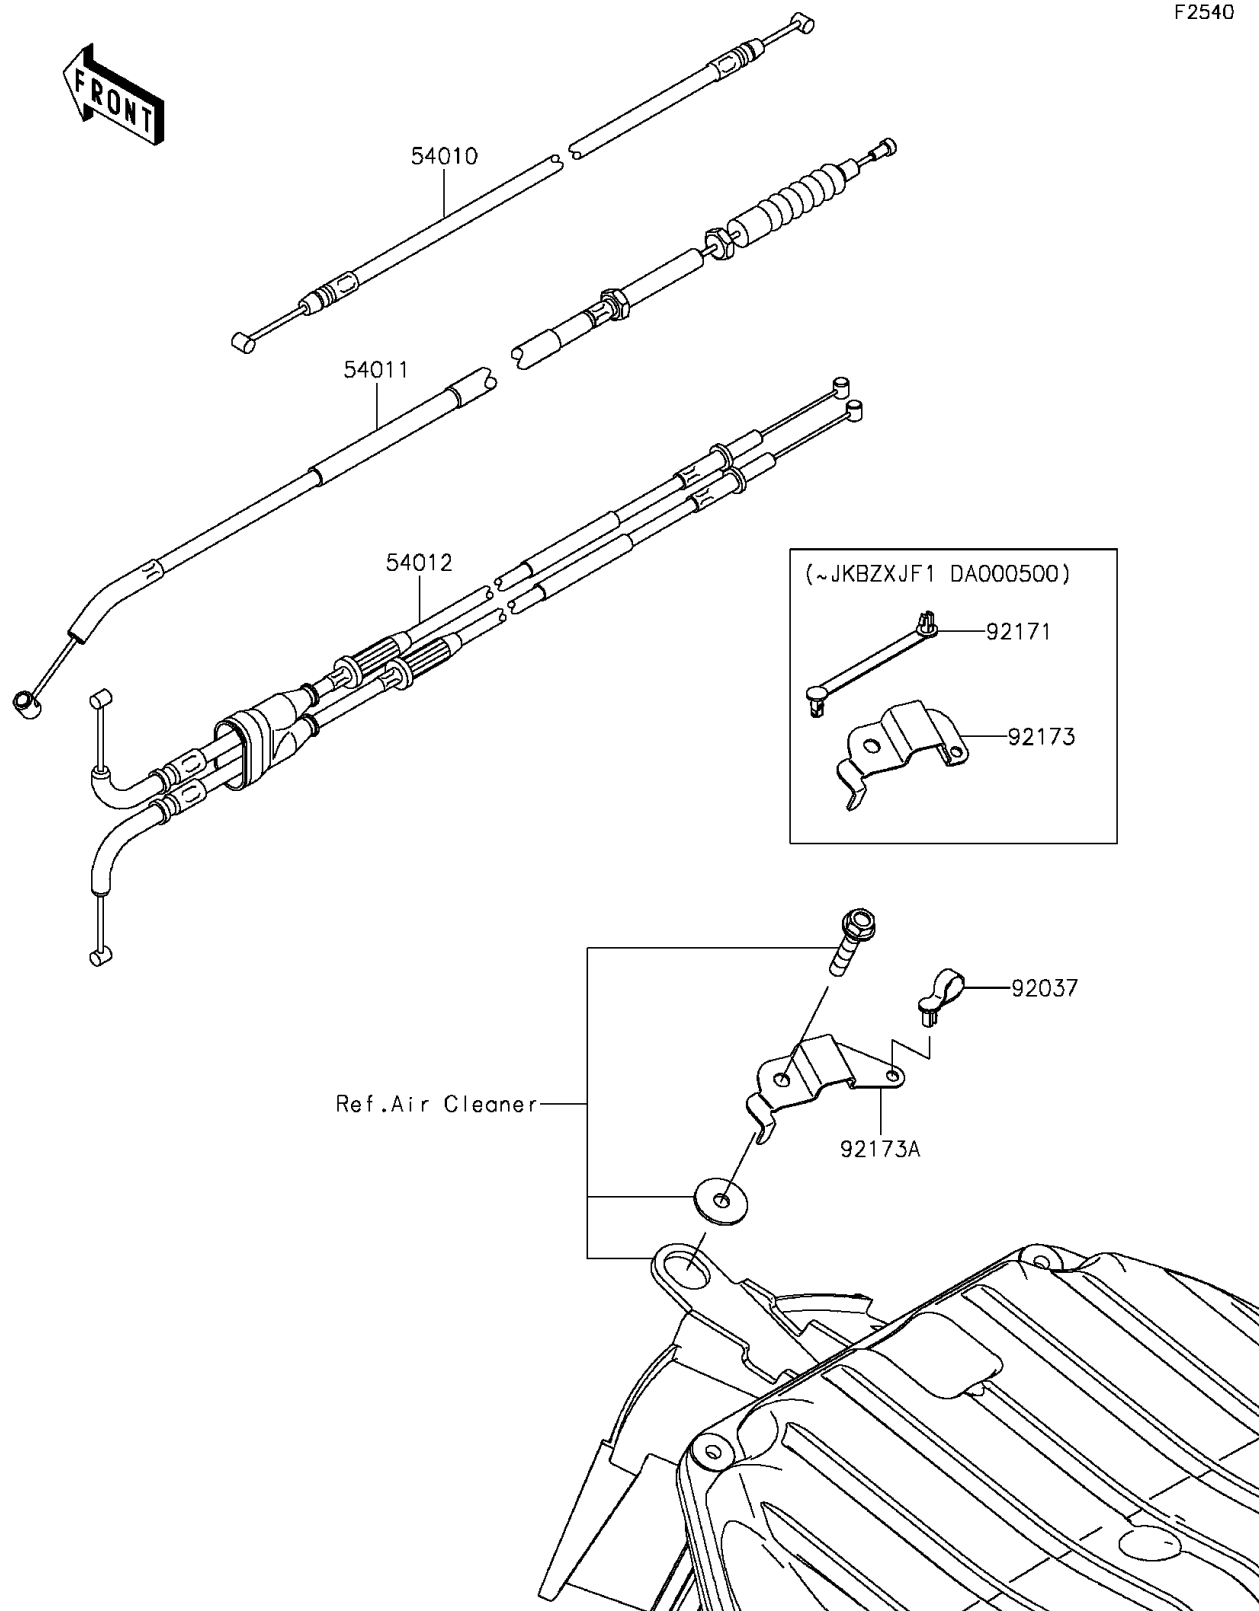

## 2013 NINJA® ZX™-6R ABS PARTS DIAGRAM

Cables

F2540

## 2013 NINJA® ZX™-6R ABS PARTS LIST

Cables

ITEM NAME	PART NUMBER	QUANTITY
CABLE,SEAT LOCK (Ref # 54010)	54010-0590	1
CABLE-CLUTCH (Ref # 54011)	54011-0564	1
CABLE-THROTTLE (Ref # 54012)	54012-0586	1
CLAMP,SPEED,L=43 (Ref # 92037)	92037-1290	1
CLAMP,SPEED (Ref # 92171)	92171-0836	1
CLAMP (Ref # 92173)	92173-1018	1
CLAMP (Ref # 92173A)	92173-1151	1