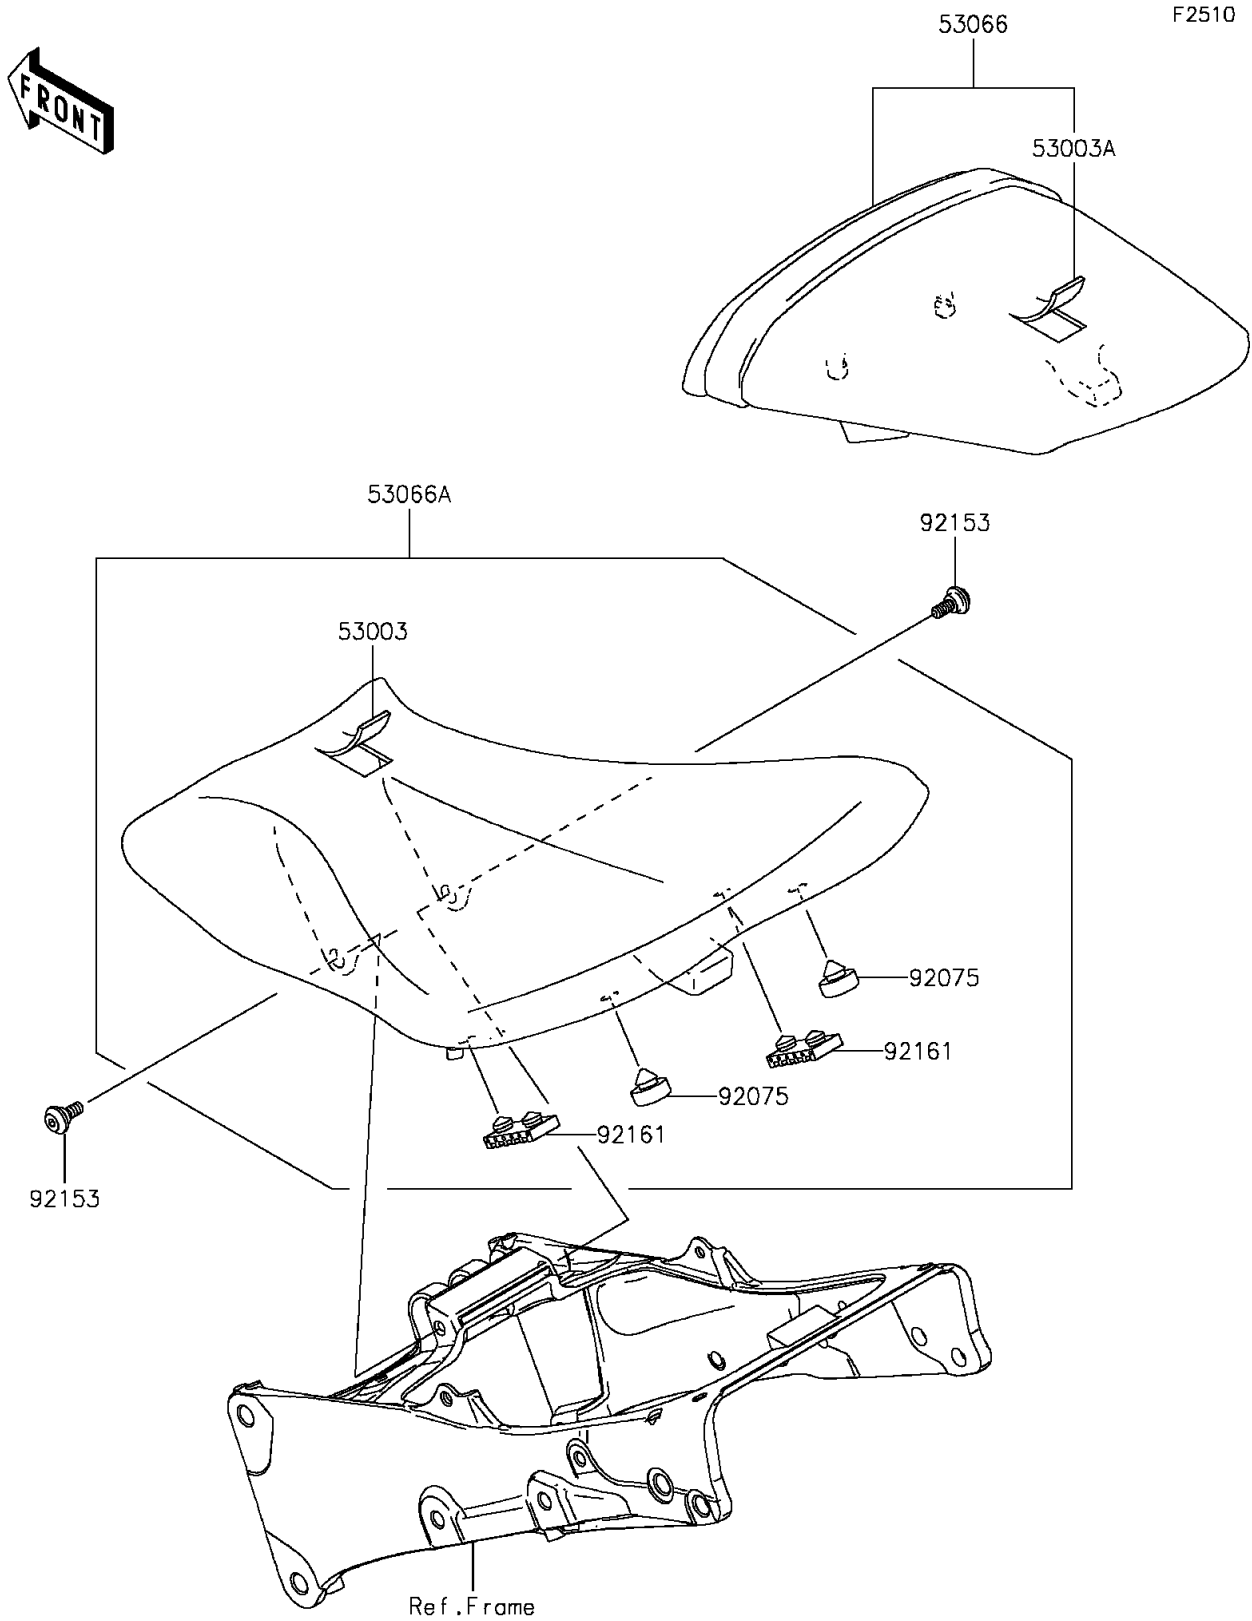

2013 NINJA® ZX™-6R ABS PARTS DIAGRAM

Seat

2013 NINJA® ZX™-6R ABS PARTS LIST

Seat

| ITEM NAME | PART NUMBER | QUANTITY |
|--|----------------|----------|
| LEATHER,FRONT SEAT,BLACK (Ref # 53003) | 53003-0120-MA | 1 |
| LEATHER,REAR SEAT,BLACK (Ref # 53003A) | 53003-0121-MA | 1 |
| SEAT,RR,LEATHER BLK+BAND BLK (Ref # 53066) | 53066-0189-12Y | 1 |
| SEAT-ASSY,FR,BLACK (Ref # 53066A) | 53066-0246-MA | 1 |
| DAMPER (Ref # 92075) | 92075-1927 | 1 |
| BOLT,SOCKET,6MM (Ref # 92153) | 92153-0489 | 1 |
| DAMPER,SEAT (Ref # 92161) | 92161-1489 | 1 |