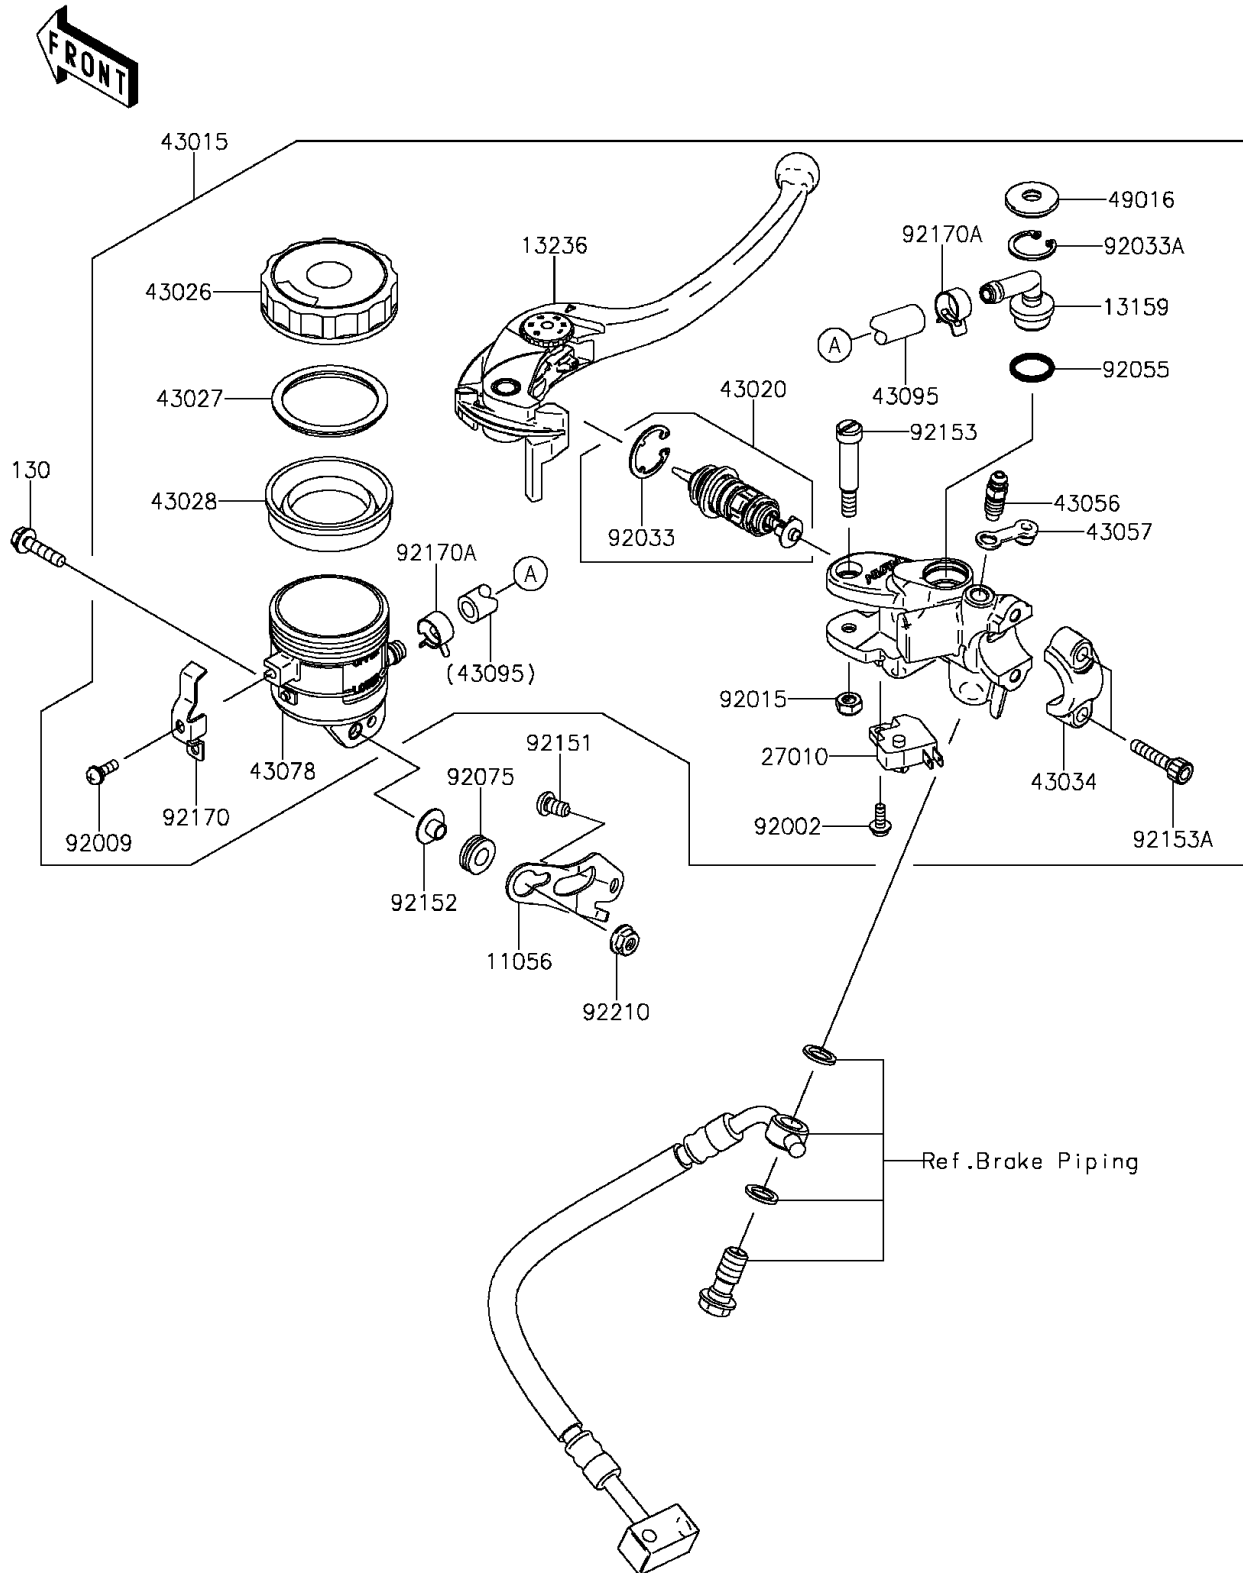

2013 NINJA® ZX™-6R ABS PARTS DIAGRAM

Front Master Cylinder

F2291

2013 NINJA® ZX™-6R ABS PARTS LIST

Front Master Cylinder

ITEM NAME	PART NUMBER	QUANTITY
BOLT-FLANGED,5X20 (Ref # 130)	130BB0520	1
BRACKET,FR MASTER CYLINDER (Ref # 11056)	11056-2050	1
CONNECTOR (Ref # 13159)	13159-1061	1
LEVER-COMP (Ref # 13236)	13236-0729	1
SWITCH,BRAKE (Ref # 27010)	27010-0025	1
CYLINDER-ASSY-MASTER,FR (Ref # 43015)	43015-0581	1
PISTON-COMP-BRAKE (Ref # 43020)	43020-0010	1
CAP-BRAKE (Ref # 43026)	43026-1051	1
PLATE-DIAPHRAGM (Ref # 43027)	43027-1051	1
DIAPHRAGM,MASTER CYLINDER (Ref # 43028)	43028-1057	1
HOLDER-BRAKE,MASTER CYLINDER (Ref # 43034)	43034-0056	1
BREATHER-BRAKE (Ref # 43056)	43056-1056	1
CAP-BREATHER (Ref # 43057)	43057-1001	1
RESERVOIR (Ref # 43078)	43078-1099	1
HOSE-BRAKE,FR MASTER CYLINDER (Ref # 43095)	43095-0366	1
COVER-SEAL (Ref # 49016)	49016-1147	1
BOLT,SCREW,4X12 (Ref # 92002)	92002-1323	1
SCREW (Ref # 92009)	92009-1570	1
NUT,FLANGED,6MM (Ref # 92015)	92015-1528	1
RING-SNAP (Ref # 92033)	92033-0034	1
RING-SNAP,20.5MM (Ref # 92033A)	92033-1186	1
RING-O,14.8X2.4 (Ref # 92055)	92055-0741	1
DAMPER (Ref # 92075)	92075-161	1
BOLT,SOCKET,6X10 (Ref # 92151)	92151-1449	1
COLLAR (Ref # 92152)	92152-0017	1
BOLT,LEVER (Ref # 92153)	92153-0868	1
BOLT,SOCKET,6X22 (Ref # 92153A)	92153-1518	1
CLAMP (Ref # 92170)	92170-1090	1
CLAMP,HOSE (Ref # 92170A)	92170-1091	1

2013 NINJA® ZX™-6R ABS PARTS LIST

Front Master Cylinder

ITEM NAME	PART NUMBER	QUANTITY
NUT,FLANGED,5MM (Ref # 92210)	92210-0007	1