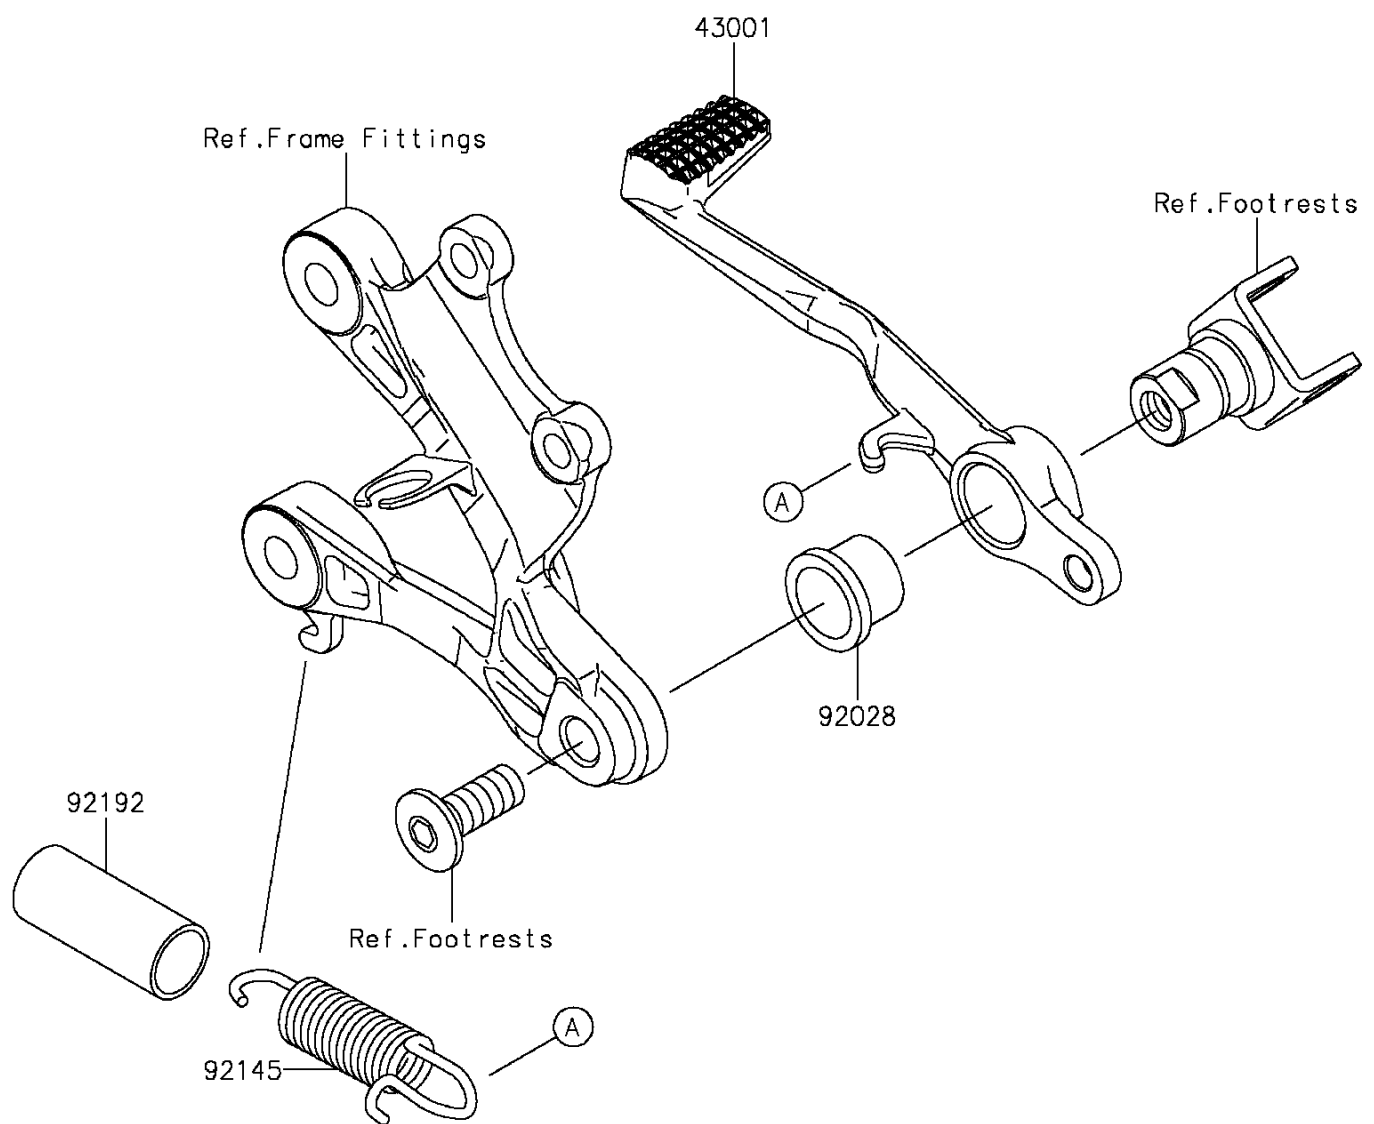

2013 NINJA® ZX™-6R ABS PARTS DIAGRAM

Brake Pedal/Torque Link

F2260

2013 NINJA® ZX™-6R ABS PARTS LIST

Brake Pedal/Torque Link

ITEM NAME	PART NUMBER	QUANTITY
LEVER-BRAKE,PEDAL (Ref # 43001)	43001-0718	1
BUSHING (Ref # 92028)	92028-1576	1
SPRING,BRAKE PEDAL RETURN (Ref # 92145)	92145-0630	1
TUBE,16X19X45 (Ref # 92192)	92192-0838	1