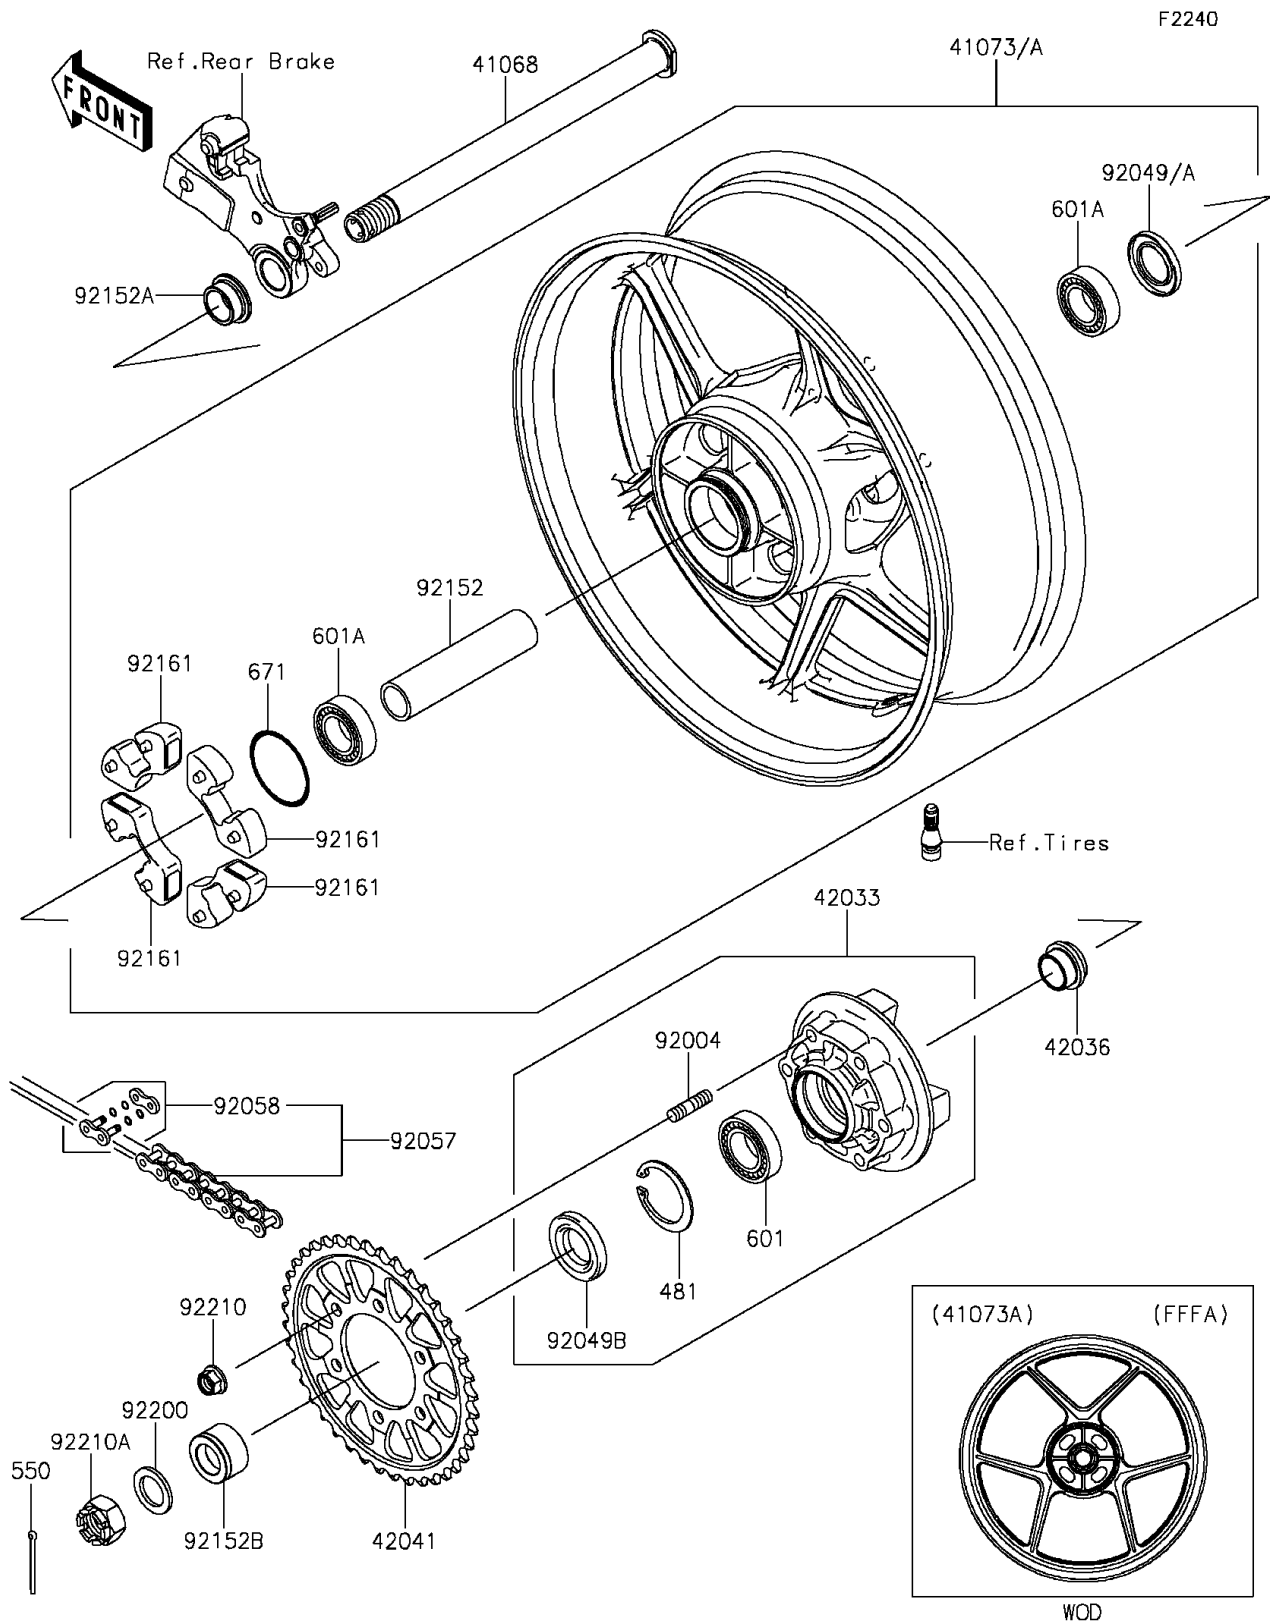

2013 NINJA® ZX™-6R ABS PARTS DIAGRAM

Rear Wheel/Chain

2013 NINJA® ZX™-6R ABS PARTS LIST

Rear Wheel/Chain

| ITEM NAME | PART NUMBER | QUANTITY |
|---|----------------|----------|
| CIRCLIP (Ref # 481) | 481J5500 | 1 |
| PIN-COTTER,4.0X45 (Ref # 550) | 550AA4045 | 1 |
| BEARING-BALL,#6006G (Ref # 601) | 601B6006G | 1 |
| BEARING-BALL (Ref # 601A) | 601B6205UU | 1 |
| O RING,60MM (Ref # 671) | 671B2560 | 1 |
| AXLE,RR (Ref # 41068) | 41068-0035 | 1 |
| WHEEL-ASSY,RR,G.BLACK (Ref # 41073) | 41073-0597-18F | 1 |
| COUPLING-ASSY,RR HUB (Ref # 42033) | 42033-0026 | 1 |
| SLEEVE,RR HUB,L=22 (Ref # 42036) | 42036-1279 | 1 |
| SPROCKET-HUB,43T (Ref # 42041) | 42041-0094 | 1 |
| STUD,10X19 (Ref # 92004) | 92004-0028 | 1 |
| SEAL-OIL,RR HUB (Ref # 92049A) | 92049-1375 | 1 |
| SEAL-OIL,PJN 40 55 8 (Ref # 92049B) | 92049-1376 | 1 |
| CHAIN,DRIVE,EK520RMX112L (Ref # 92057) | 92057-0647 | 1 |
| JOINT-CHAIN (Ref # 92058) | 92058-0037 | 1 |
| COLLAR,RR HUB,L=137 (Ref # 92152) | 92152-0214 | 1 |
| COLLAR,RR AXLE,RH,L=16 (Ref # 92152A) | 92152-1246 | 1 |
| COLLAR,RR AXLE,LH,L=23.5 (Ref # 92152B) | 92152-1254 | 1 |
| DAMPER,SHOCK,RR HUB (Ref # 92161) | 92161-0342 | 1 |
| WASHER,25.5X38X3.2 (Ref # 92200) | 92200-0278 | 1 |
| NUT,LOCK,FLANGED,10MM (Ref # 92210) | 92210-0276 | 1 |
| NUT,CASTLE,24MM (Ref # 92210A) | 92210-0280 | 1 |