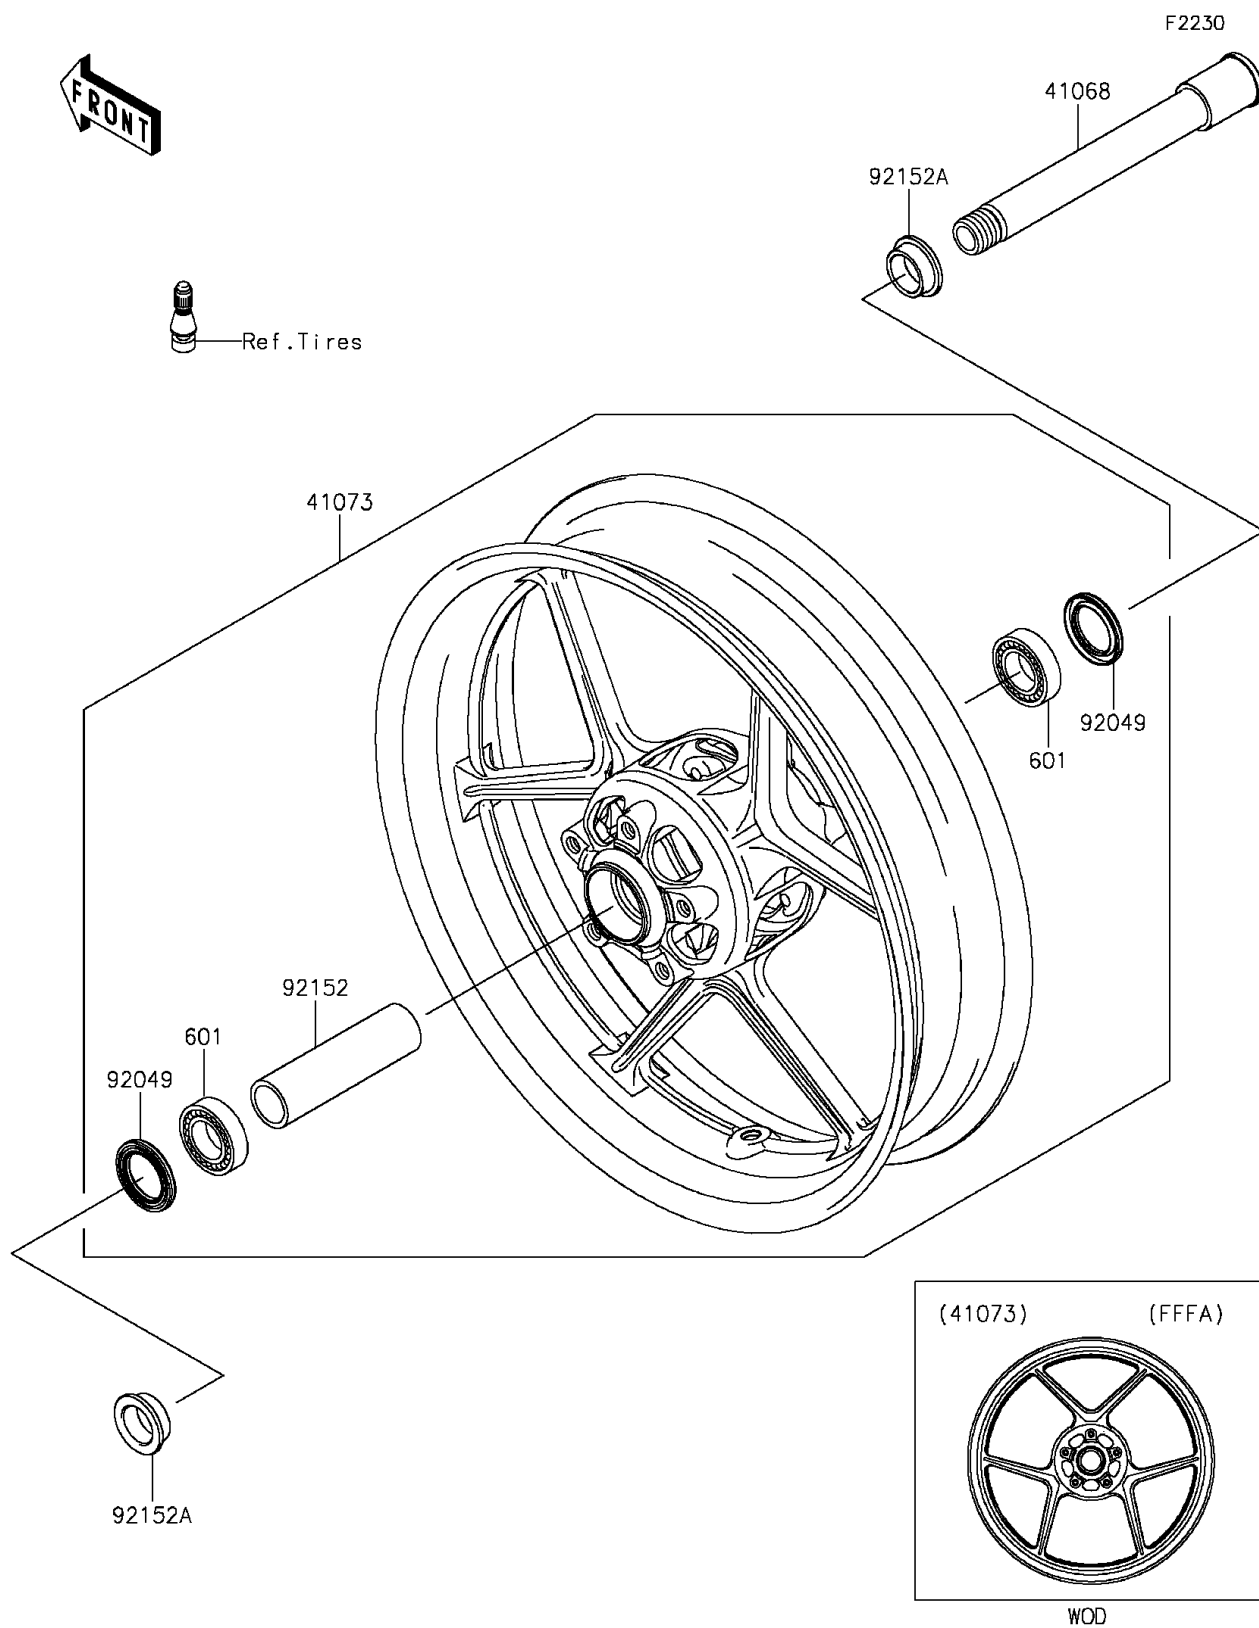

## 2013 NINJA® ZX™-6R ABS PARTS DIAGRAM

Front Wheel

## 2013 NINJA® ZX™-6R ABS PARTS LIST

Front Wheel

ITEM NAME	PART NUMBER	QUANTITY
BEARING-BALL,#6005UU (Ref # 601)	601B6005UU	1
AXLE,FR (Ref # 41068)	41068-1463	1
WHEEL-ASSY,FR,G.BLACK (Ref # 41073)	41073-0596-18F	1
SEAL-OIL,BJN-C2 32X47X5 (Ref # 92049)	92049-0050	1
COLLAR,FR HUB,L=115 (Ref # 92152)	92152-0242	1
COLLAR,FR AXLE,L=13 (Ref # 92152A)	92152-1470	1