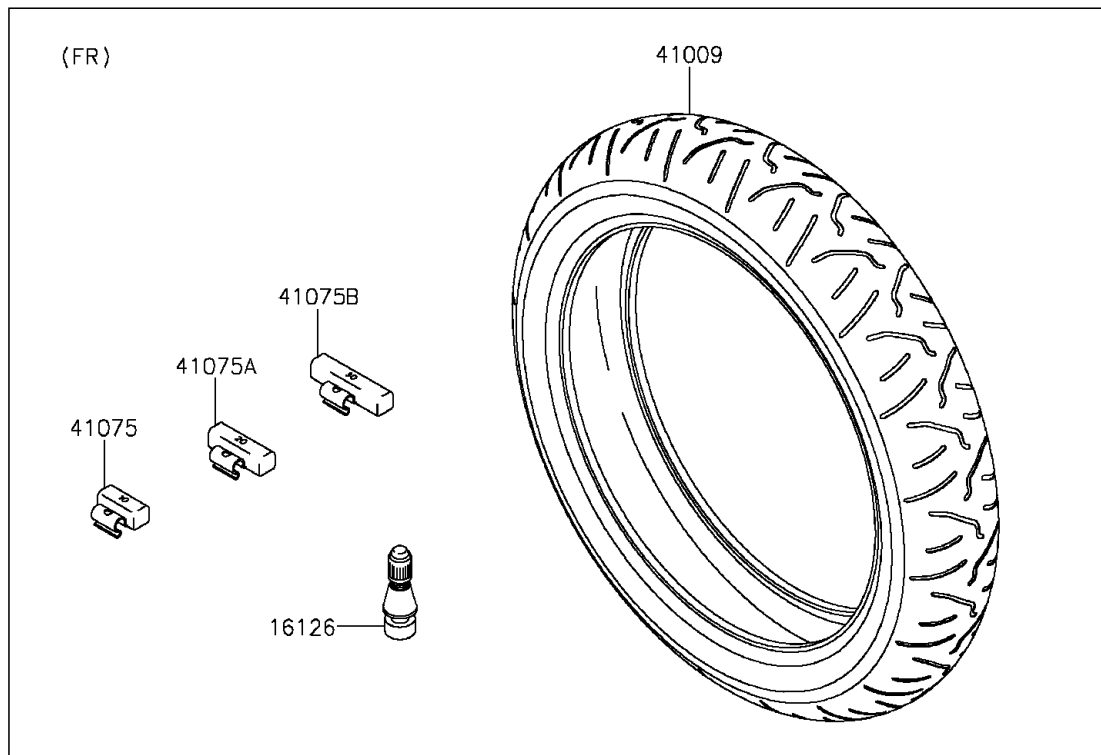

## 2013 NINJA® ZX™-6R ABS PARTS DIAGRAM

Tires

F2210

## 2013 NINJA® ZX™-6R ABS PARTS LIST

Tires

ITEM NAME	PART NUMBER	QUANTITY
VALVE,TIRE (Ref # 16126)	16126-1140	1
TIRE,FR,120/70ZR17(58W),S20F (Ref # 41009)	41009-0529	1
TIRE,RR,180/55ZR17(73W),S20R (Ref # 41009A)	41009-0530	1
BALANCER-WHEEL,10G,SILVER (Ref # 41075)	41075-0007	1
BALANCER-WHEEL,20G,SILVER (Ref # 41075A)	41075-0008	1
BALANCER-WHEEL,30G,SILVER (Ref # 41075B)	41075-0009	1