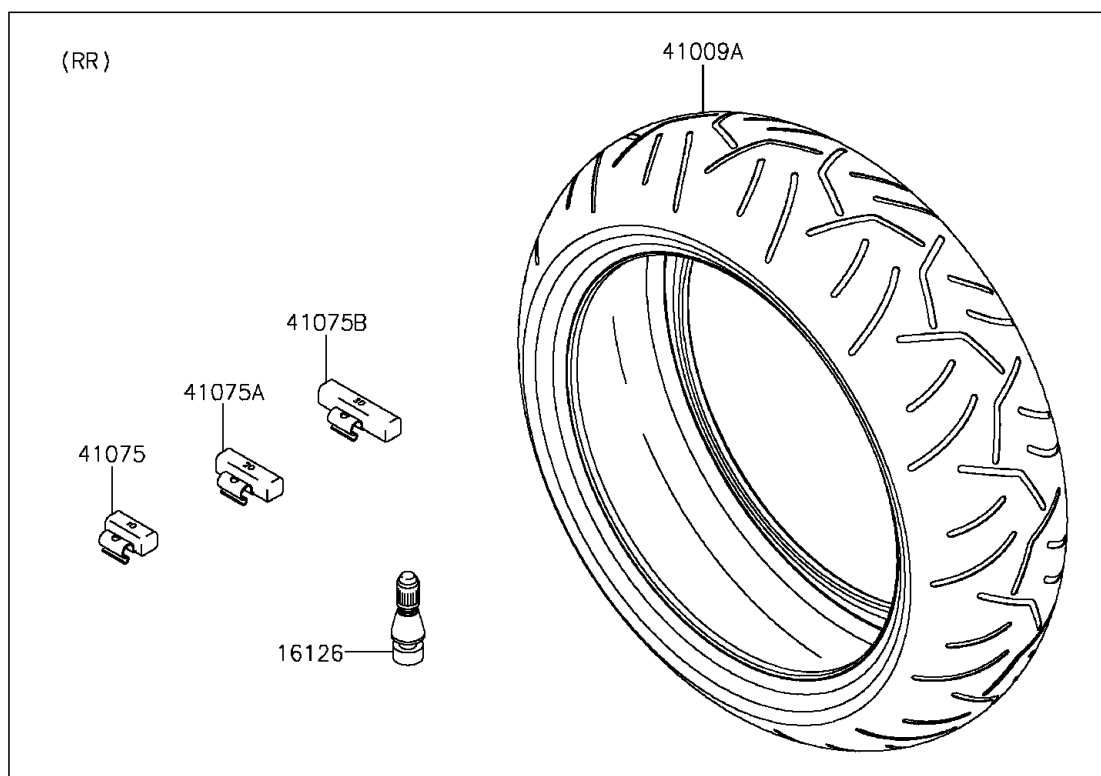

## 2013 NINJA® ZX™-6R ABS PARTS DIAGRAM

Tires

F2210

## 2013 NINJA® ZX™-6R ABS PARTS LIST

Tires

ITEM NAME	PART NUMBER	QUANTITY
VALVE,TIRE (Ref # 16126)	16126-1140	1
TIRE,FR,120/70ZR17(58W),S20F (Ref # 41009)	41009-0529	1
TIRE,RR,180/55ZR17(73W),S20R (Ref # 41009A)	41009-0530	1
BALANCER-WHEEL,10G,SILVER (Ref # 41075)	41075-0007	1
BALANCER-WHEEL,20G,SILVER (Ref # 41075A)	41075-0008	1
BALANCER-WHEEL,30G,SILVER (Ref # 41075B)	41075-0009	1