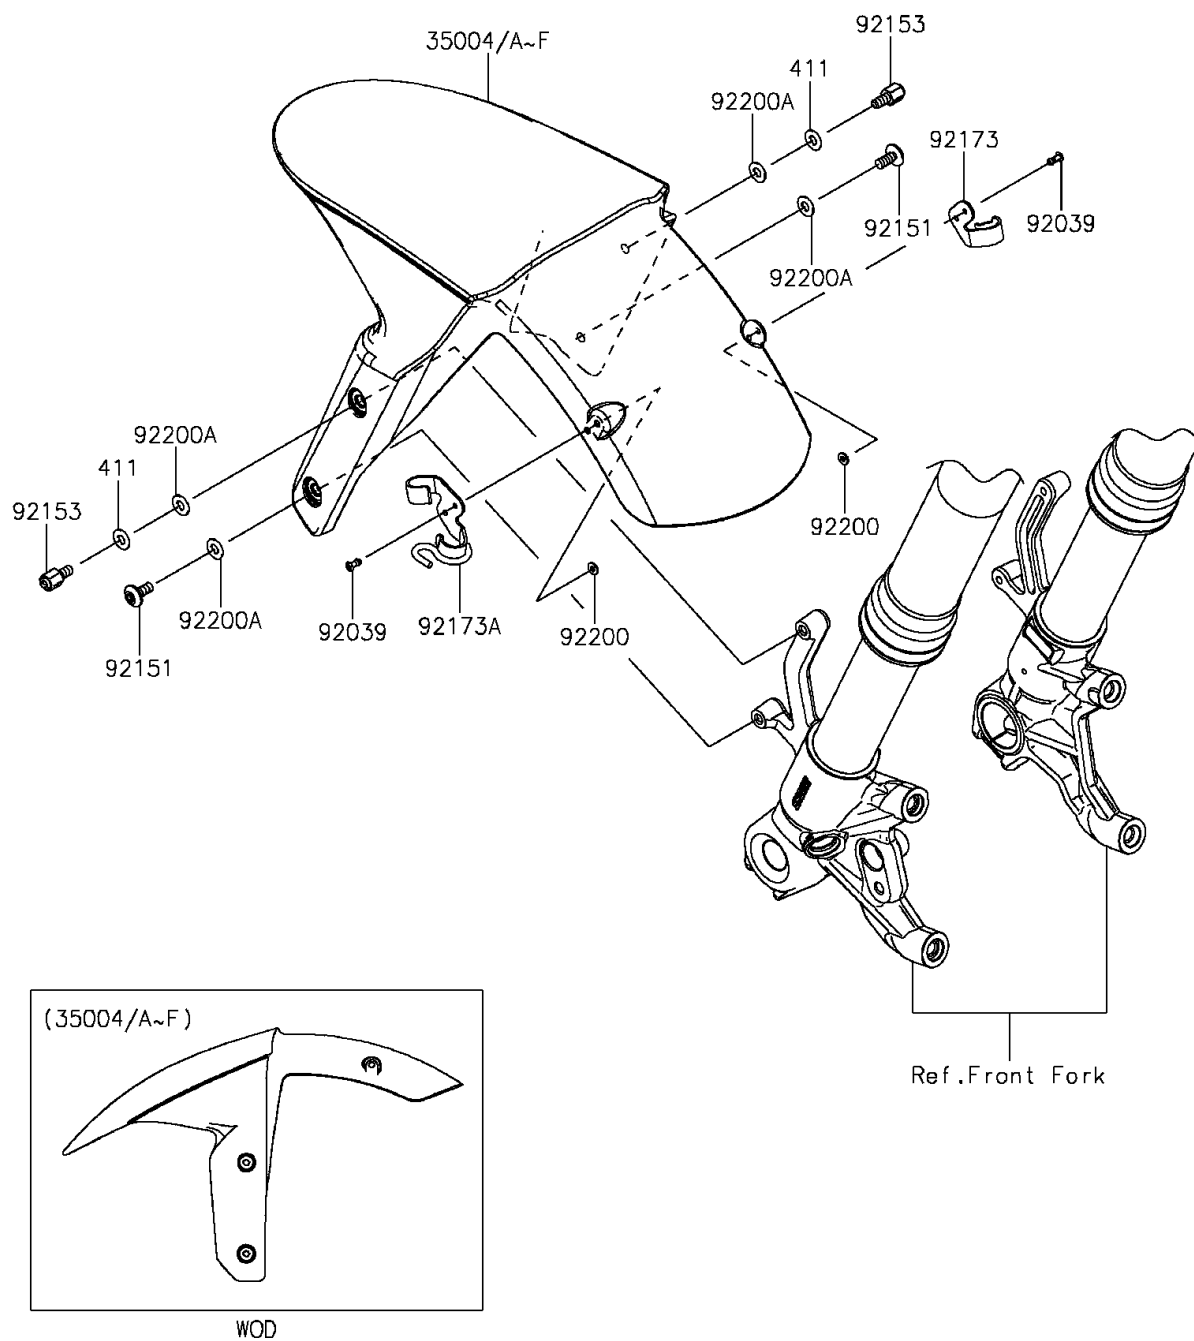

2013 NINJA® ZX™-6R ABS PARTS DIAGRAM

Front Fender(s)

F2171

2013 NINJA® ZX™-6R ABS PARTS LIST

Front Fender(s)

ITEM NAME	PART NUMBER	QUANTITY
WASHER-PLAIN,6MM (Ref # 411)	411AB0600	1
FENDER-FRONT,P.F.S.WHITE (Ref # 35004A)	35004-0310-40X	1
FENDER-FRONT,F.EBONY (Ref # 35004B)	35004-0310-45L	1
FENDER-FRONT,M.S.BLACK (Ref # 35004E)	35004-0310-660	1
RIVET (Ref # 92039)	92039-1231	1
BOLT,SOCKET,6X14 (Ref # 92151)	92151-1654	1
BOLT,6MM (Ref # 92153)	92153-0335	1
CLAMP,FR FENDER,RH (Ref # 92173)	92173-0984	1
CLAMP,FR FENDER,LH (Ref # 92173A)	92173-1065	1
WASHER,3.5X8X1 (Ref # 92200)	92200-1251	1
WASHER,6.5X14X1 (Ref # 92200A)	92200-1388	1