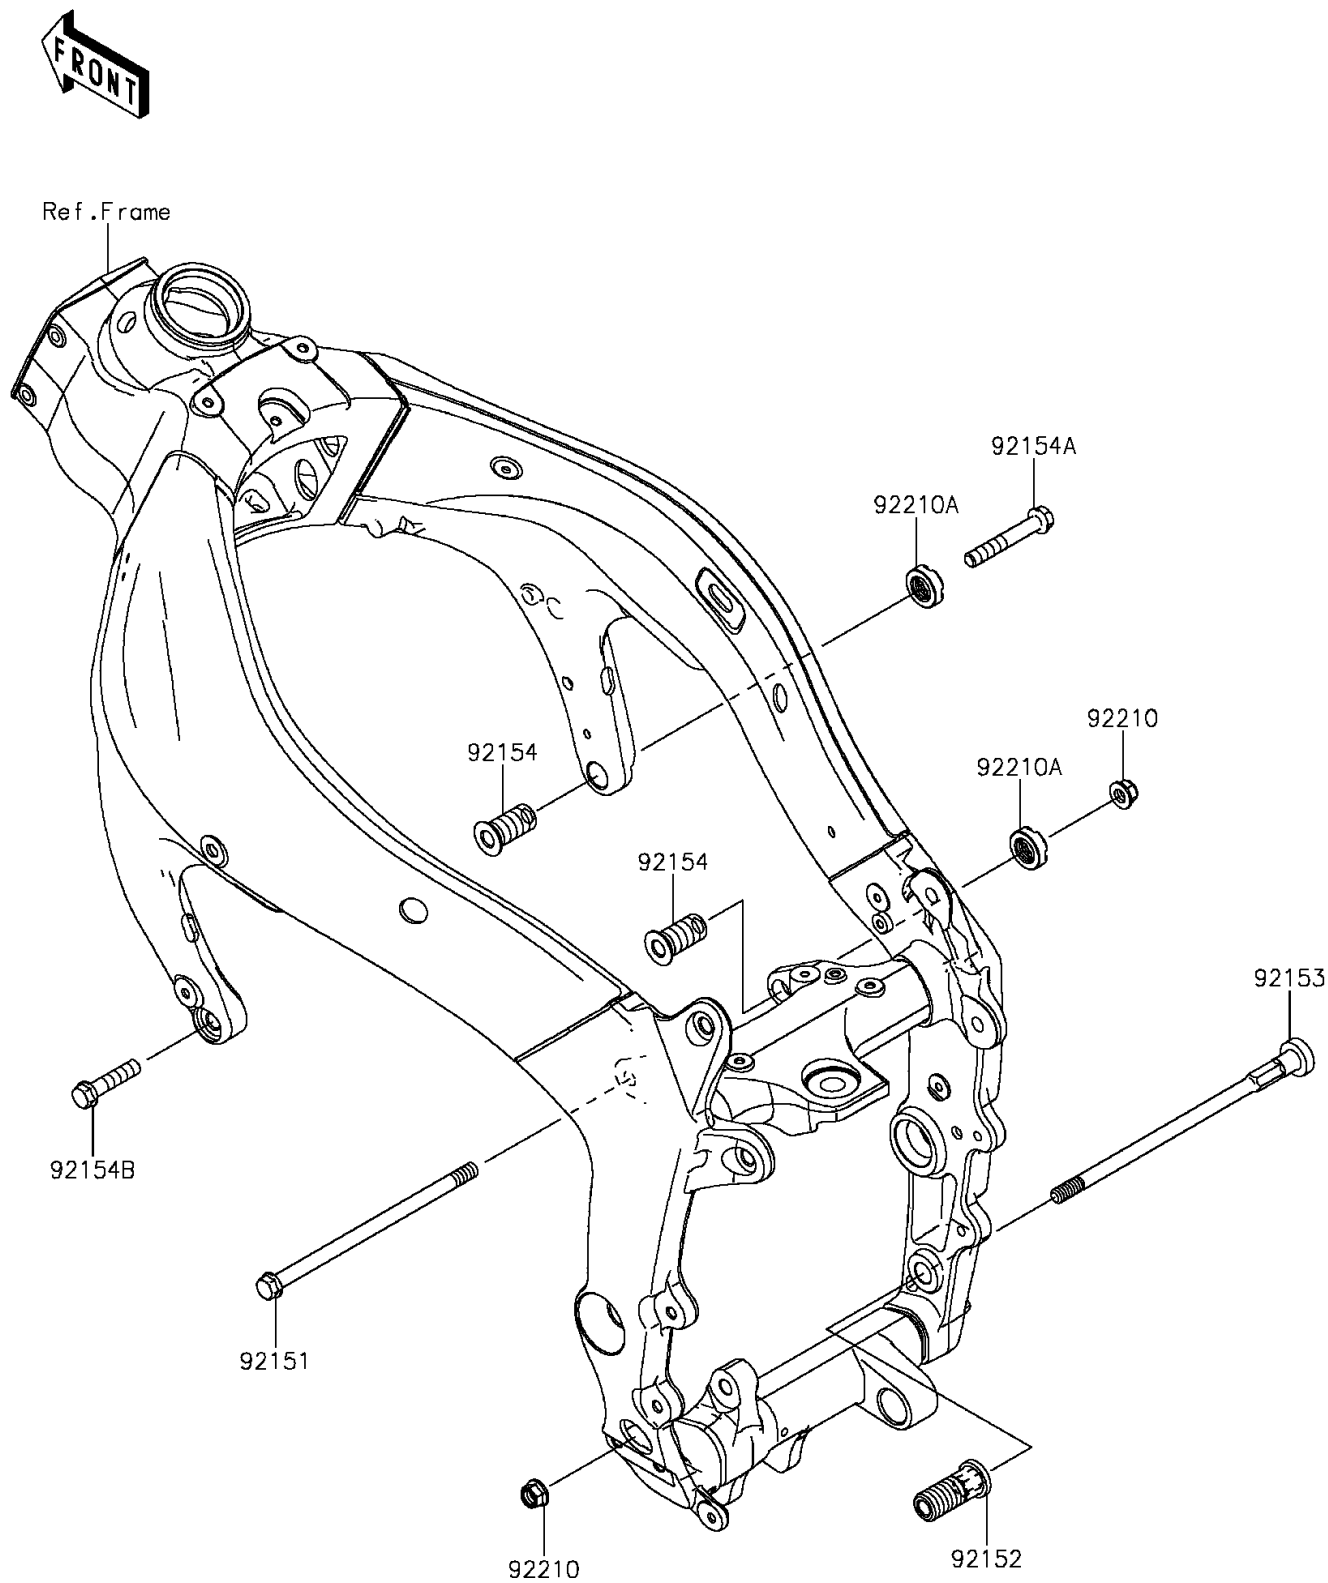

2013 NINJA® ZX™-6R ABS PARTS DIAGRAM

Engine Mount

F2122

2013 NINJA® ZX™-6R ABS PARTS LIST

Engine Mount

ITEM NAME	PART NUMBER	QUANTITY
BOLT,FLANGED,10X190 (Ref # 92151)	92151-1915	1
COLLAR,ENGINE MOUNT (Ref # 92152)	92152-0076	1
BOLT,SOCKET,10X227 (Ref # 92153)	92153-1328	1
BOLT,ENGINE MOUNT,18MM (Ref # 92154)	92154-0249	1
BOLT,FLANGED,10X65 (Ref # 92154A)	92154-0312	1
BOLT,FLANGED,10X40 (Ref # 92154B)	92154-0313	1
NUT,LOCK,FLANGED,10MM (Ref # 92210)	92210-1139	1
NUT,18MM (Ref # 92210A)	92210-1203	1