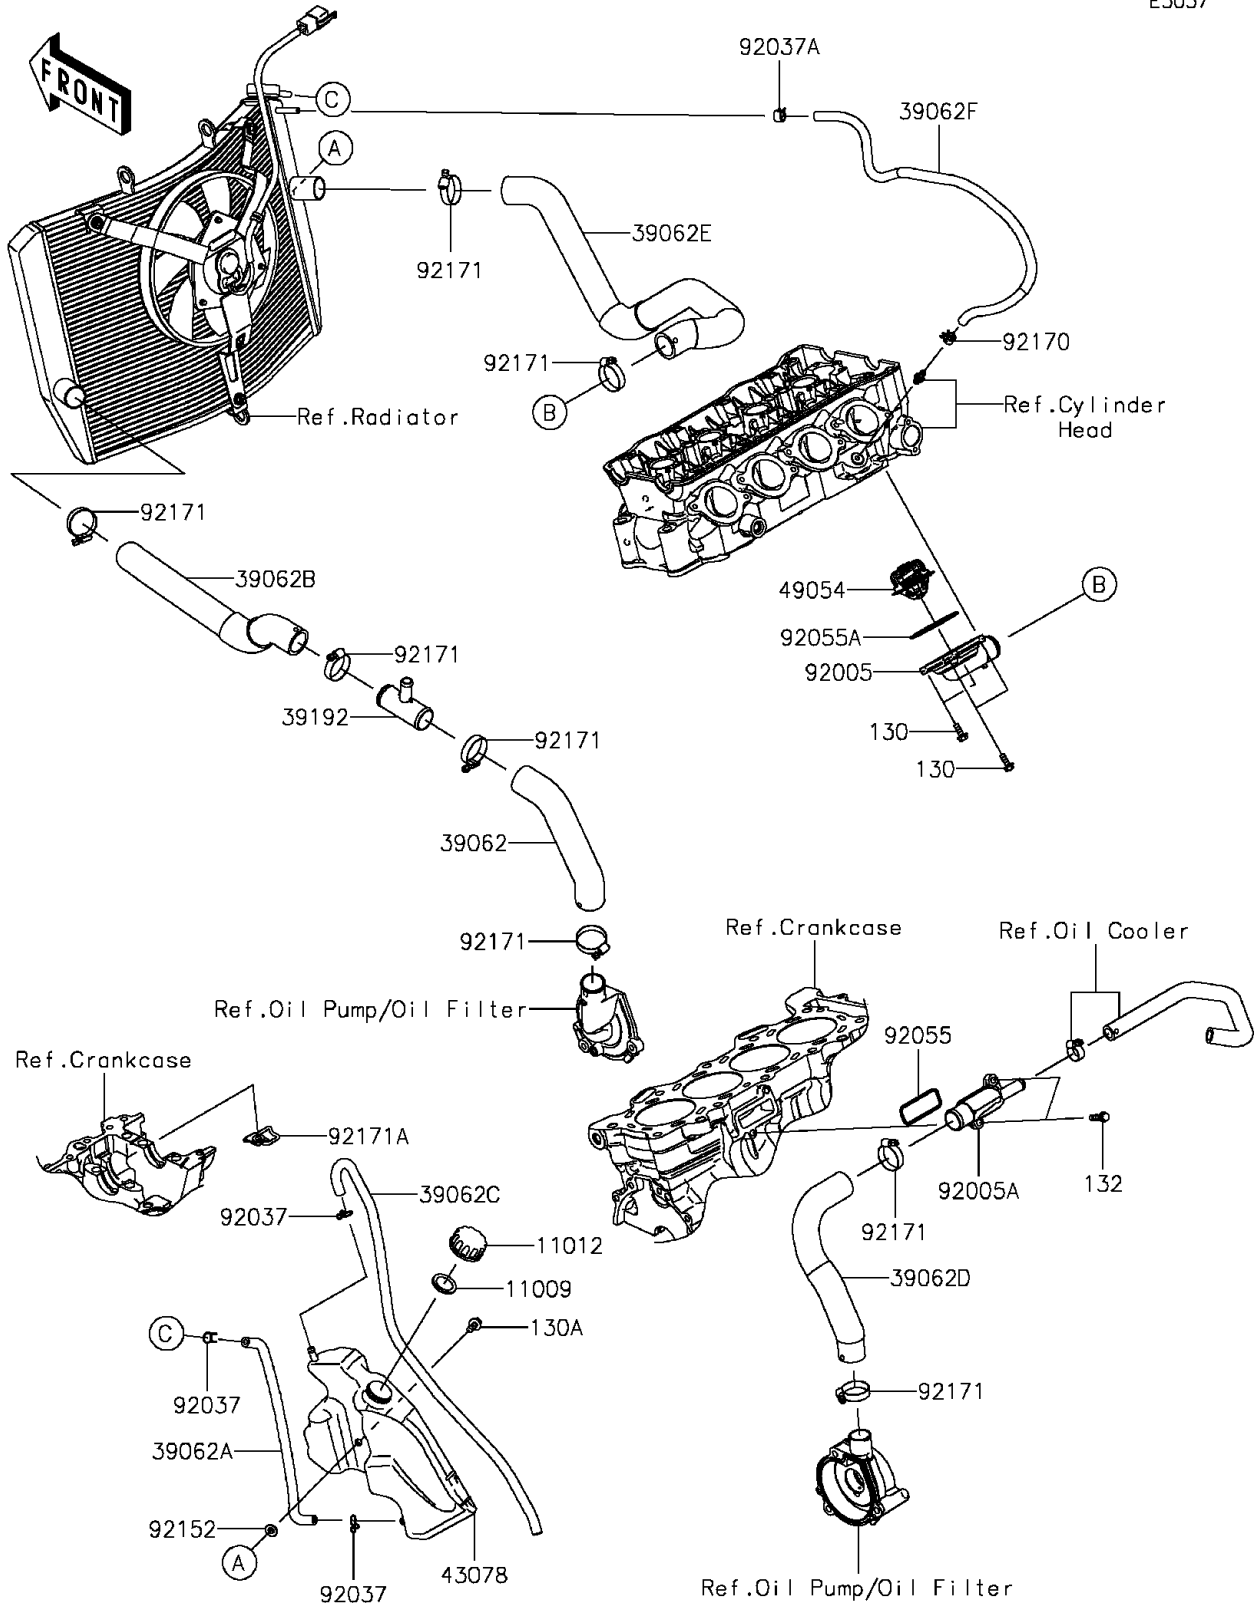

2013 NINJA® ZX™-6R ABS PARTS DIAGRAM

Water Pipe

E3037

2013 NINJA® ZX™-6R ABS PARTS LIST

Water Pipe

ITEM NAME	PART NUMBER	QUANTITY
BOLT-FLANGED,5X14 (Ref # 130)	130BA0514	1
BOLT-FLANGED,6X14 (Ref # 130A)	130BA0614	1
BOLT-FLANGED-SMALL,6X20 (Ref # 132)	132BB0620	1
GASKET,RESERVOIR TANK CAP (Ref # 11009)	11009-1145	1
CAP (Ref # 11012)	11012-1084	1
HOSE-COOLING,PIPE-W.PUMP (Ref # 39062)	39062-0166	1
HOSE-COOLING,RESERVOIR (Ref # 39062A)	39062-0269	1
HOSE-COOLING,RAD.-WATER PIPE (Ref # 39062B)	39062-0609	1
HOSE-COOLING,OVERFLOW (Ref # 39062C)	39062-0618	1
HOSE-COOLING,W.PUMP-CYLINDER (Ref # 39062D)	39062-0626	1
HOSE-COOLING,HEAD-RAD. (Ref # 39062E)	39062-0627	1
HOSE-COOLING,RAD.-HEAD (Ref # 39062F)	39062-0628	1
PIPE-WATER (Ref # 39192)	39192-0100	1
RESERVOIR (Ref # 43078)	43078-0564	1
THERMOSTAT (Ref # 49054)	49054-0004	1
FITTING,THERMO CAP (Ref # 92005)	92005-0076	1
FITTING (Ref # 92005A)	92005-0118	1
CLAMP,TUBE (Ref # 92037)	92037-147	1
CLAMP,TUBE (Ref # 92037A)	92037-1505	1
RING-O (Ref # 92055)	92055-1402	1
RING-O,THERMOSTAT CAP (Ref # 92055A)	92055-1699	1
COLLAR (Ref # 92152)	92152-1414	1
CLAMP (Ref # 92170)	92170-1493	1
CLAMP (Ref # 92171)	92171-0179	1
CLAMP (Ref # 92171A)	92171-1925	1