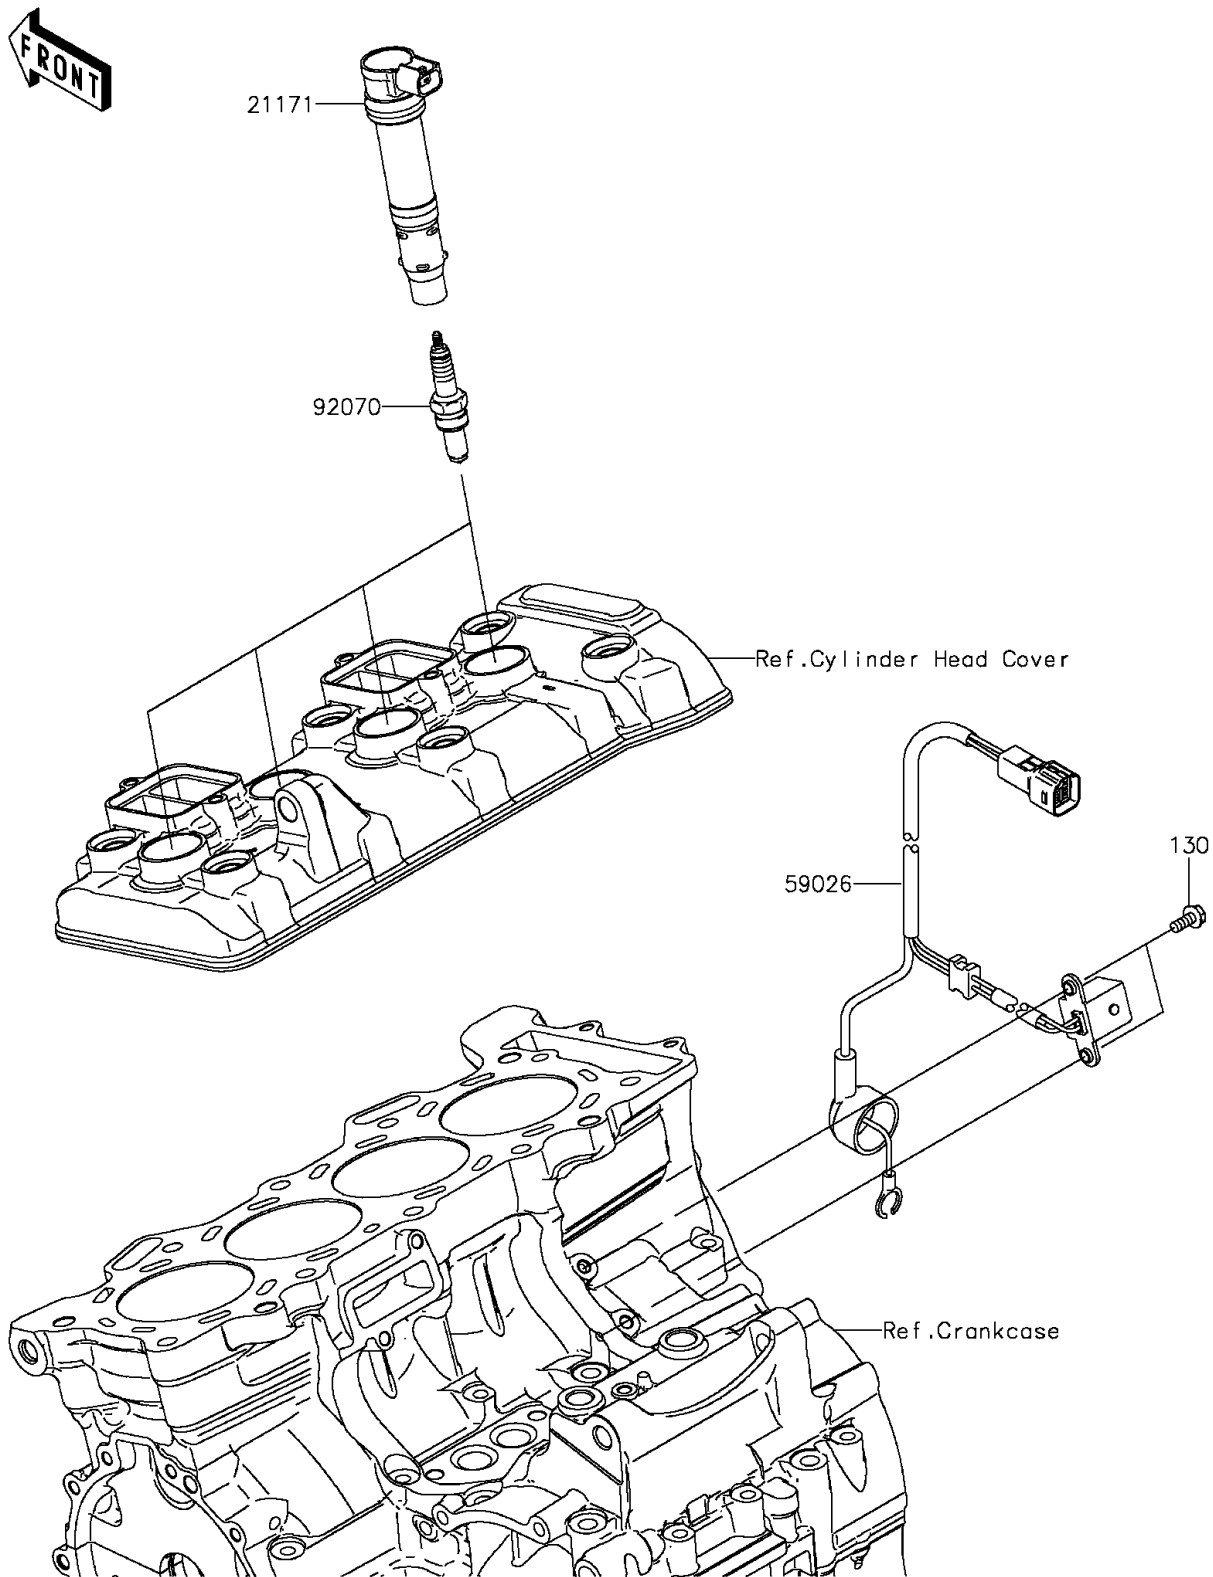

2013 NINJA® ZX™-6R ABS PARTS DIAGRAM

Ignition System

E1830

2013 NINJA® ZX™-6R ABS PARTS LIST

Ignition System

ITEM NAME	PART NUMBER	QUANTITY
BOLT-FLANGED,5X12 (Ref # 130)	130BA0512	1
COIL-ASSY-IGNITION (Ref # 21171)	21171-0021	1
COIL-PULSING (Ref # 59026)	59026-0039	1
PLUG-SPARK,CR9E(NGK) (Ref # 92070)	92070-1266	1