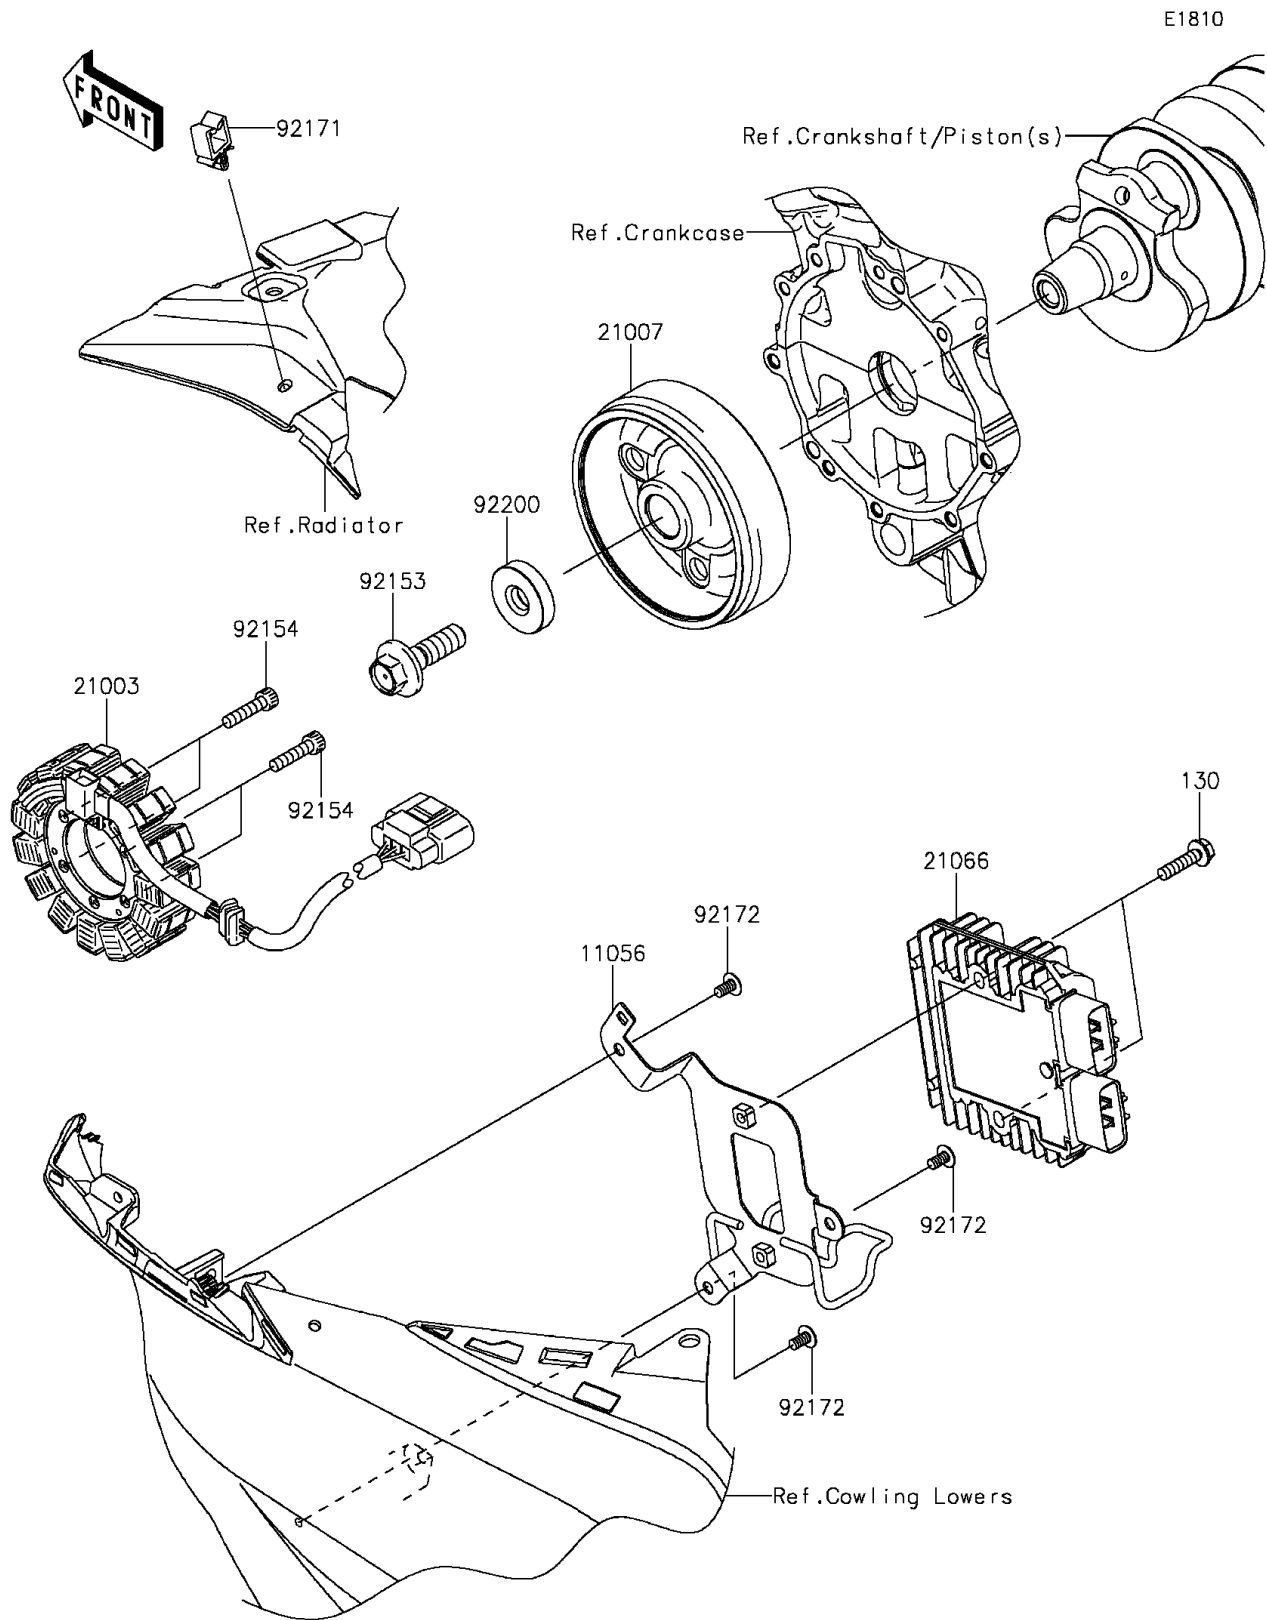

## 2013 NINJA® ZX™-6R ABS PARTS DIAGRAM

Generator

## 2013 NINJA® ZX™-6R ABS PARTS LIST

Generator

ITEM NAME	PART NUMBER	QUANTITY
BOLT-FLANGED,6X25 (Ref # 130)	130BA0625	1
BRACKET,REGULATOR (Ref # 11056)	11056-2283	1
STATOR (Ref # 21003)	21003-0107	1
ROTOR (Ref # 21007)	21007-0123	1
REGULATOR-VOLTAGE (Ref # 21066)	21066-0716	1
BOLT,12X40 (Ref # 92153)	92153-1855	1
BOLT,SOCKET,6X25 (Ref # 92154)	92154-0477	1
CLAMP (Ref # 92171)	92171-0290	1
SCREW,TAPPING,5X10 (Ref # 92172)	92172-0262	1
WASHER,12X36X8 (Ref # 92200)	92200-1249	1