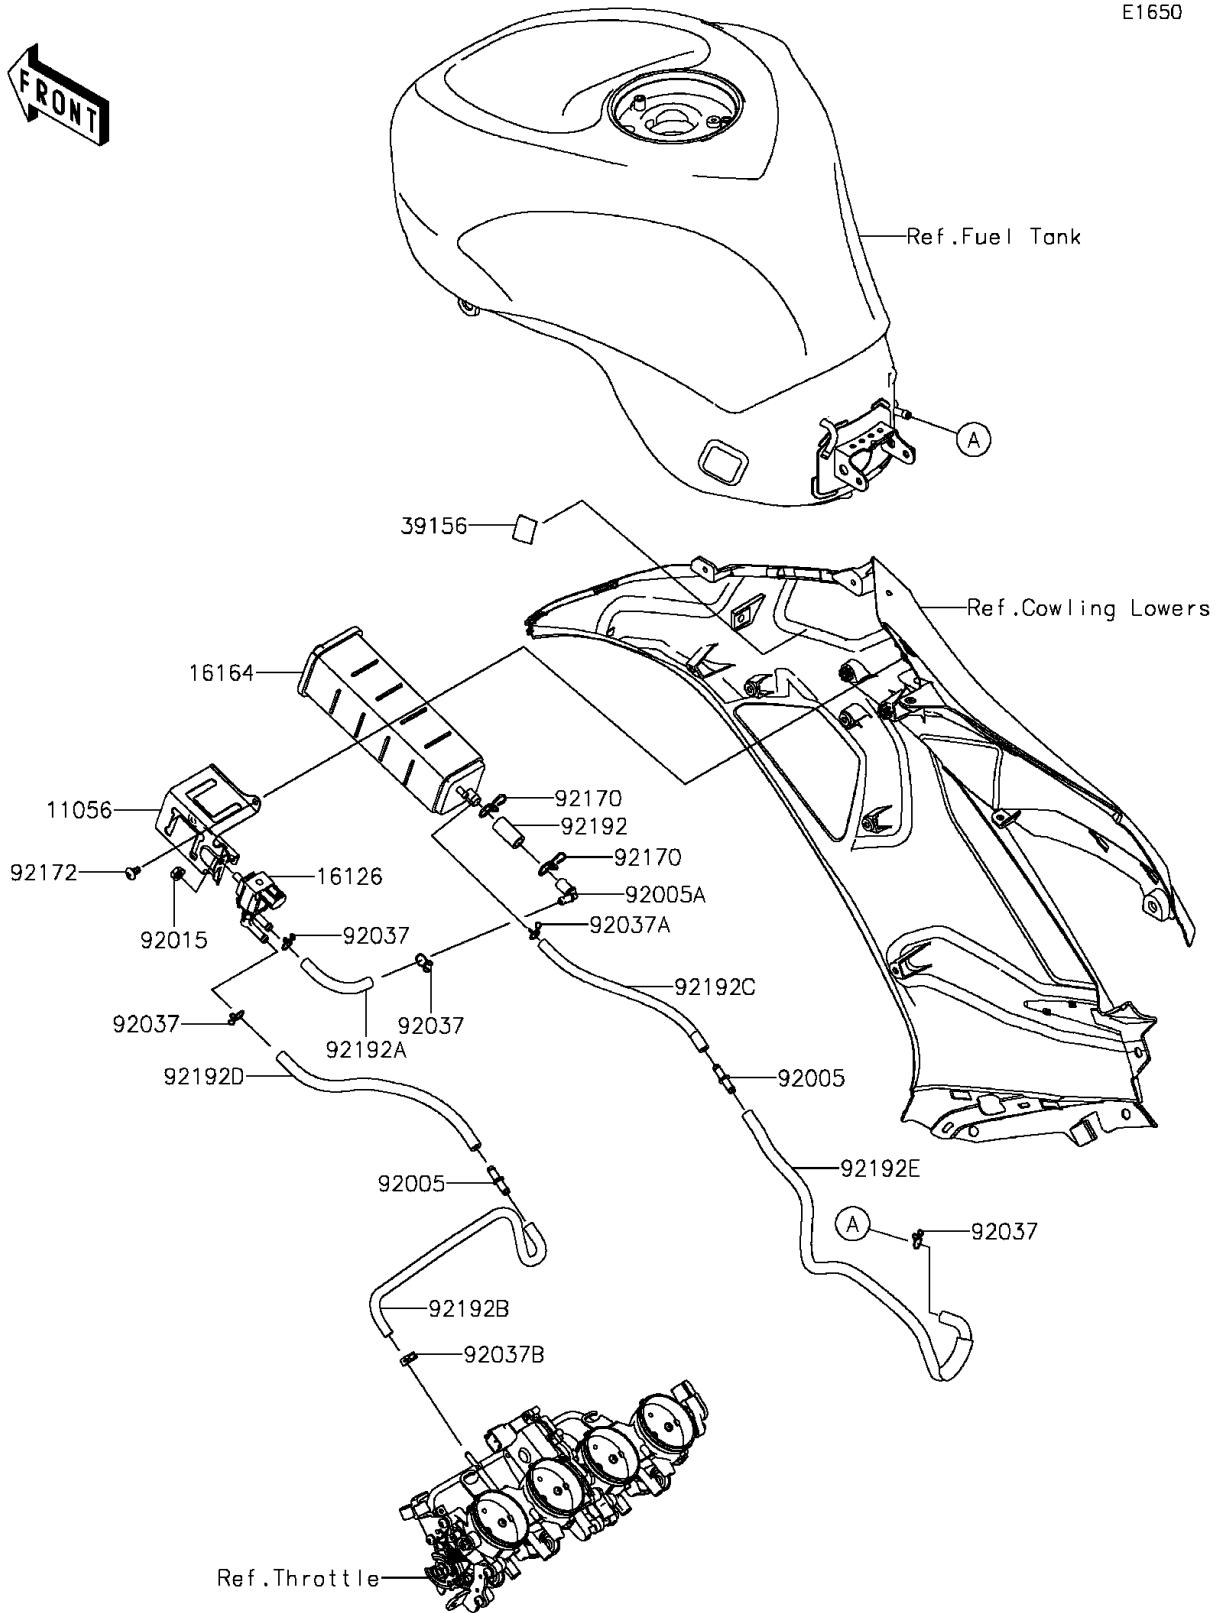

2013 NINJA® ZX™-6R ABS PARTS DIAGRAM

Fuel Evaporative System(CA)

E1650

2013 NINJA® ZX™-6R ABS PARTS LIST

Fuel Evaporative System(CA)

ITEM NAME	PART NUMBER	QUANTITY
BRACKET,CANISTER (Ref # 11056)	11056-2018	1
VALVE,SOLENOID (Ref # 16126)	16126-0705	1
CANISTER (Ref # 16164)	16164-0009	1
PAD,20X30X3 (Ref # 39156)	39156-0749	1
FITTING (Ref # 92005)	92005-0721	1
FITTING (Ref # 92005A)	92005-0753	1
NUT,FLANGED,6MM (Ref # 92015)	92015-1367	1
CLAMP,TUBE (Ref # 92037)	92037-147	1
CLAMP (Ref # 92037A)	92037-1712	1
CLAMP,7.8MM (Ref # 92037B)	92037-2116	1
CLAMP (Ref # 92170)	92170-1695	1
SCREW,TAPPING,5X10 (Ref # 92172)	92172-0262	1
TUBE,9X14.4X30 (Ref # 92192)	92192-1148	1
TUBE,5X10.4X80 (Ref # 92192A)	92192-1149	1
TUBE,3.5X8.9X410 (Ref # 92192B)	92192-1150	1
TUBE,4X9.2X200 (Ref # 92192C)	92192-1151	1
TUBE,5X10.4X220 (Ref # 92192D)	92192-1229	1
TUBE,5X10.4X535 (Ref # 92192E)	92192-1261	1