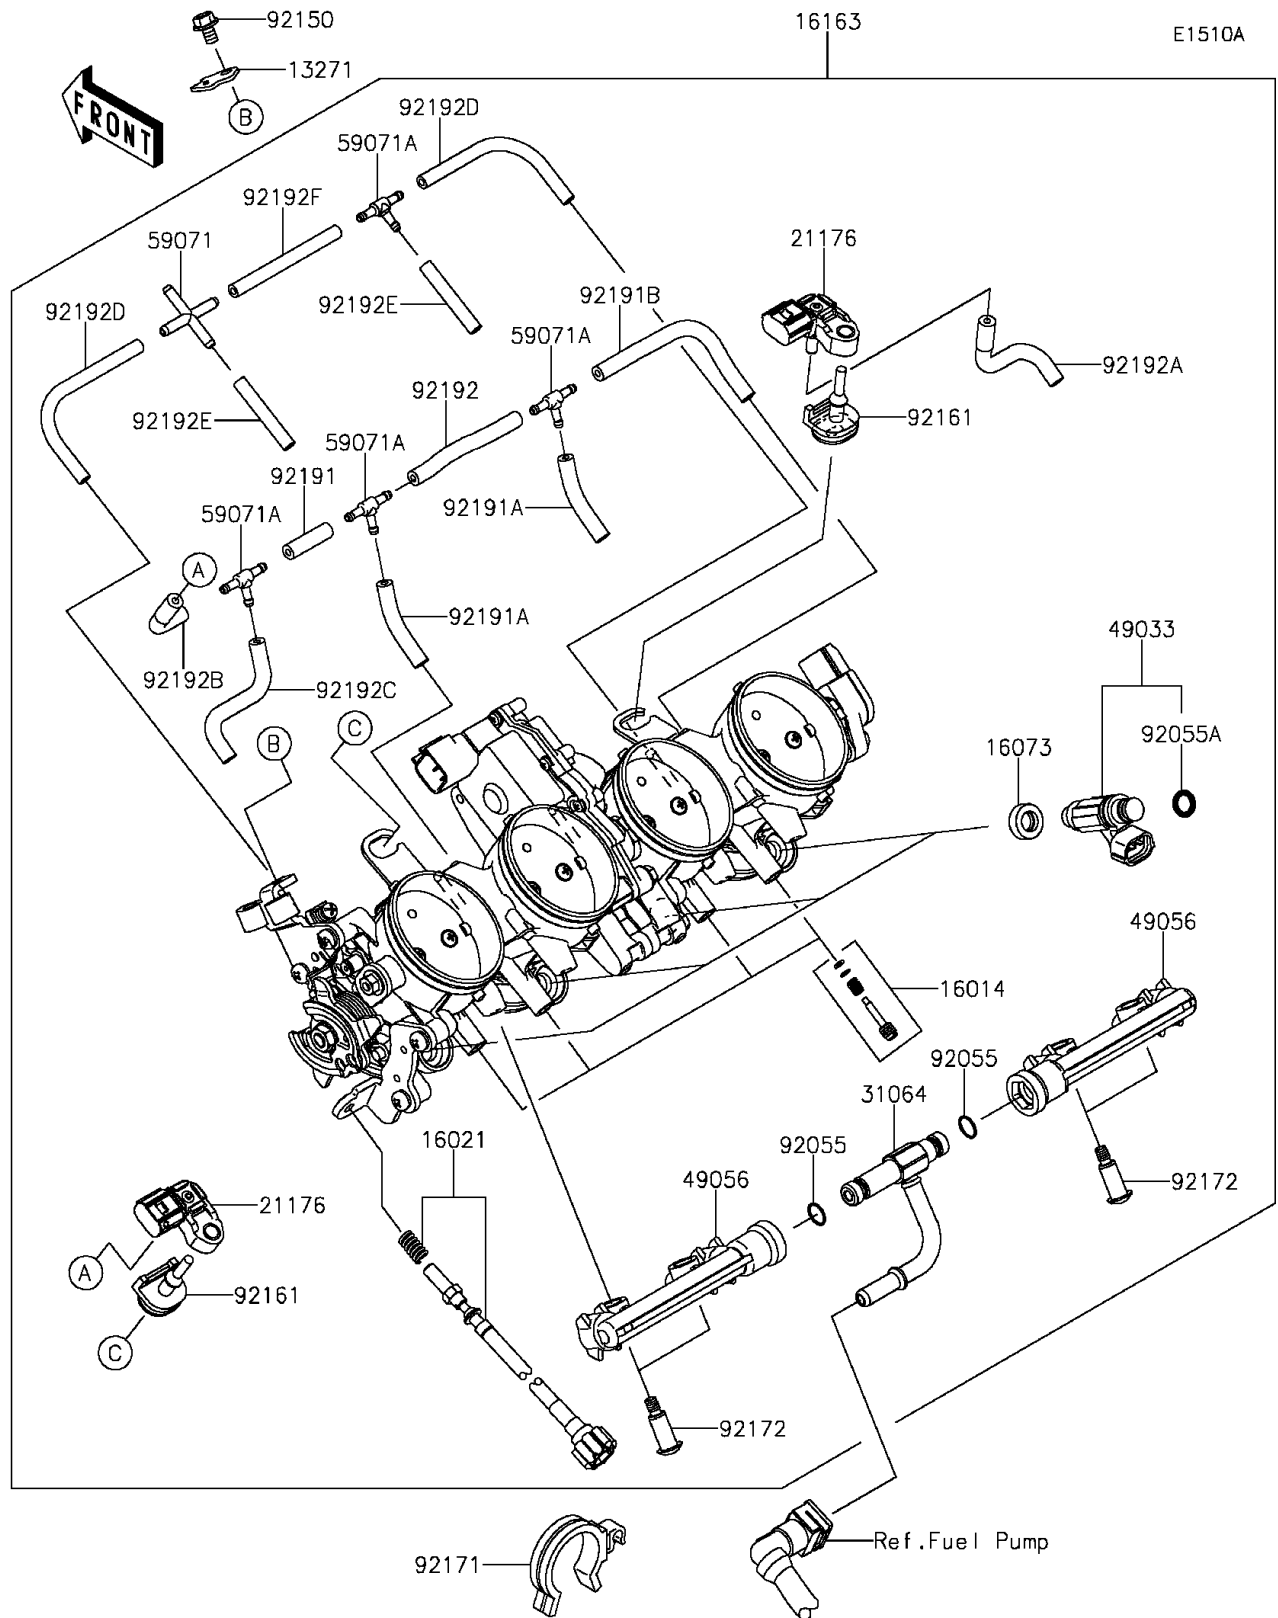

## 2013 NINJA® ZX™-6R ABS PARTS DIAGRAM

Throttle(CA)

## 2013 NINJA® ZX™-6R ABS PARTS LIST

Throttle(CA)

ITEM NAME	PART NUMBER	QUANTITY
PLATE (Ref # 13271)	13271-0559	1
SCREW-PILOT AIR (Ref # 16014)	16014-0002	1
SCREW-THROTTLE STOP (Ref # 16021)	16021-0028	1
INSULATOR (Ref # 16073)	16073-3707	1
THROTTLE-ASSY (Ref # 16163)	16163-0773	1
SENSOR,PRESSURE (Ref # 21176)	21176-0111	1
PIPE-COMP (Ref # 31064)	31064-0622	1
NOZZLE-INJECTION (Ref # 49033)	49033-0012	1
PIPE-INJECTION (Ref # 49056)	49056-0014	1
JOINT,4WAY (Ref # 59071)	59071-0014	1
JOINT,3WAY,T (Ref # 59071A)	59071-3752	1
RING-O (Ref # 92055)	92055-0064	1
RING-O,INJECTION NOZZLE (Ref # 92055A)	92055-1622	1
BOLT,5X8 (Ref # 92150)	92150-1406	1
DAMPER (Ref # 92161)	92161-0673	1
CLAMP (Ref # 92171)	92171-0359	1
SCREW,PIPE INJECTION (Ref # 92172)	92172-0064	1
TUBE,3X7X25 (Ref # 92191)	92191-0020	1
TUBE,3X7X40 (Ref # 92191A)	92191-0022	1
TUBE,3X7X100 (Ref # 92191B)	92191-0023	1
TUBE,3X7X72 (Ref # 92192)	92192-0739	1
TUBE,THROB0 RH-SENSOR (Ref # 92192A)	92192-0840	1
TUBE,THROB0 LH-JOINT (Ref # 92192B)	92192-0841	1
TUBE,SENSOR-JOINT (Ref # 92192C)	92192-0842	1
TUBE,3X6X100 (Ref # 92192D)	92192-1258	1
TUBE,3X6X40 (Ref # 92192E)	92192-1259	1
TUBE,3X6X70 (Ref # 92192F)	92192-1260	1