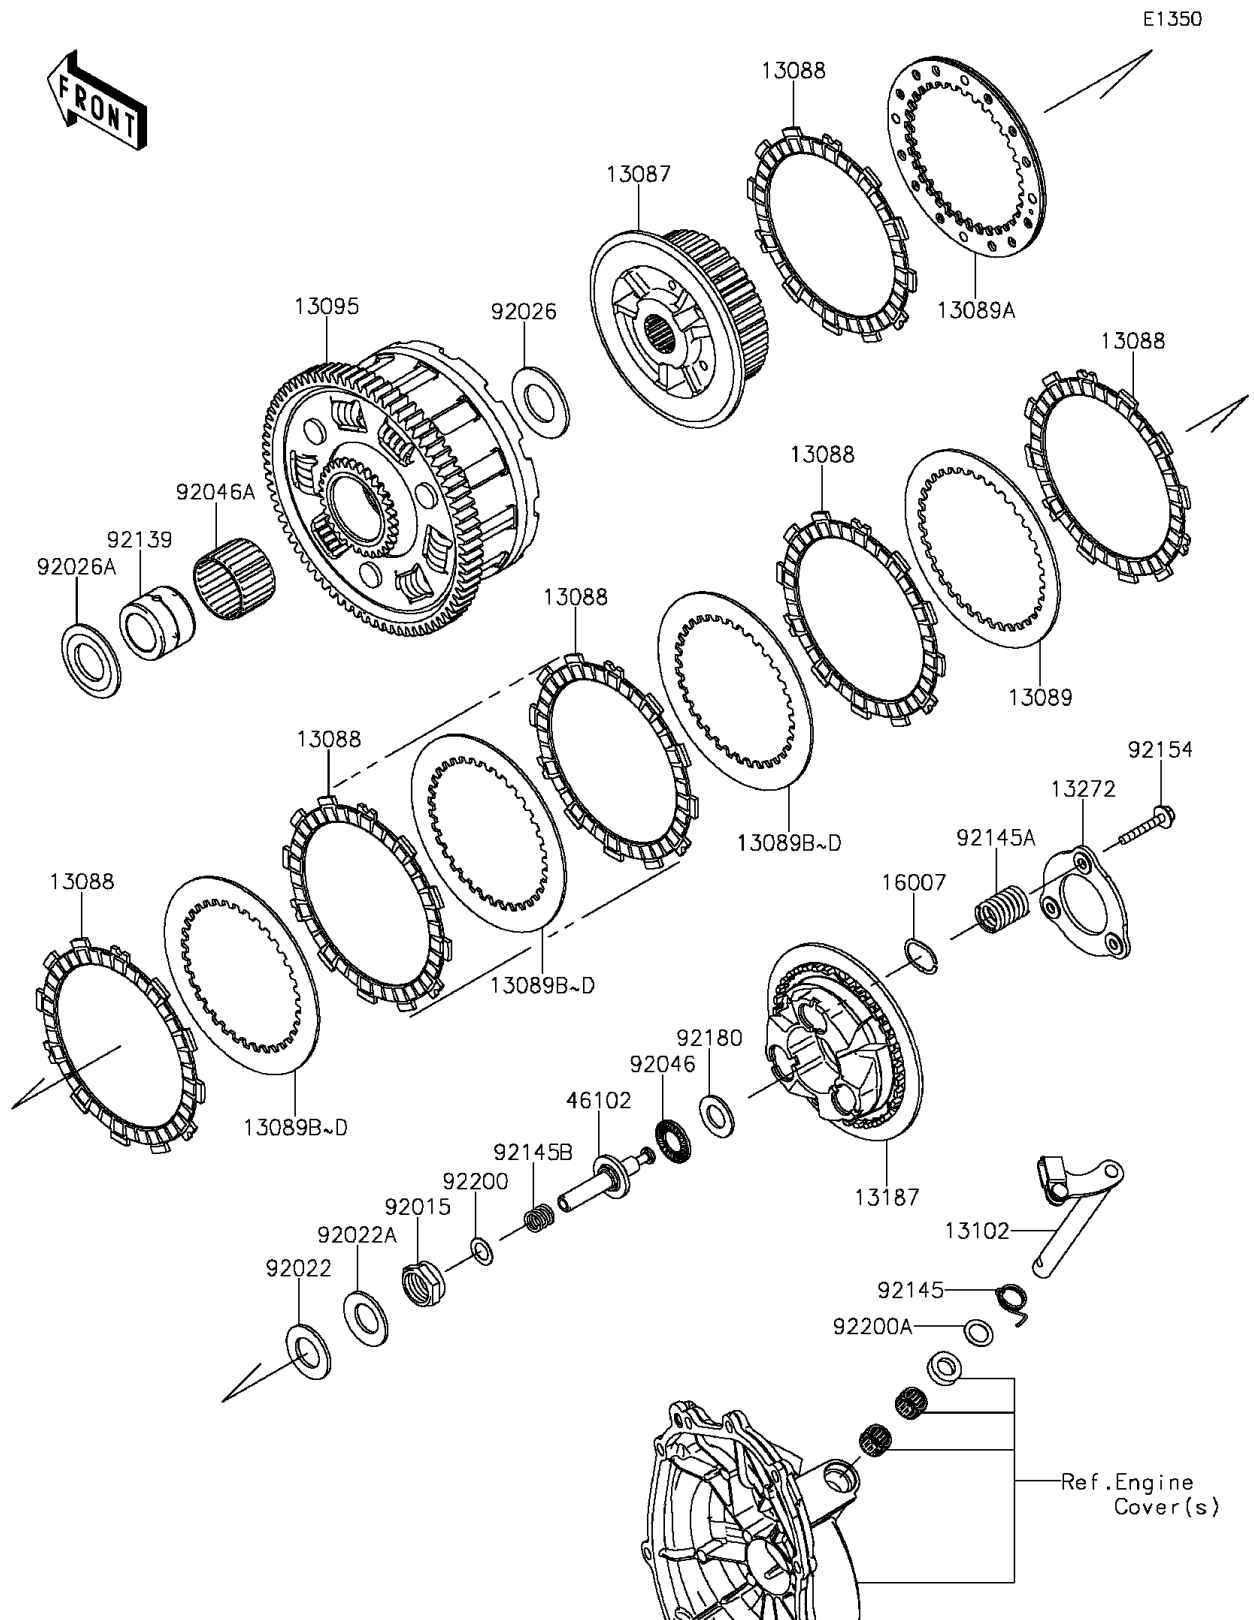

2013 NINJA® ZX™-6R ABS PARTS DIAGRAM

Clutch

2013 NINJA® ZX™-6R ABS PARTS LIST

Clutch

ITEM NAME	PART NUMBER	QUANTITY
HUB-CLUTCH (Ref # 13087)	13087-0561	1
PLATE-FRICTION (Ref # 13088)	13088-0560	1
PLATE-CLUTCH,T=2.3 (Ref # 13089)	13089-0023	1
PLATE-CLUTCH,SPG COMP (Ref # 13089A)	13089-0024	1
PLATE-CLUTCH,T=2.0 (Ref # 13089B)	13089-1073	1
PLATE-CLUTCH,T=2.3 (Ref # 13089C)	13089-1084	1
PLATE-CLUTCH,T=2.6 (Ref # 13089D)	13089-1115	1
HOUSING-COMP-CLUTCH (Ref # 13095)	13095-0570	1
RELEASE-COMP-CLUTCH (Ref # 13102)	13102-0032	1
PLATE-CLUTCH OPERATING (Ref # 13187)	13187-0021	1
PLATE (Ref # 13272)	13272-1413	1
SEAT-SPRING (Ref # 16007)	16007-0711	1
ROD (Ref # 46102)	46102-0090	1
NUT,20MM (Ref # 92015)	92015-1555	1
WASHER,20.3X36X2.3 (Ref # 92022)	92022-1116	1
WASHER,20.3X36X3.7 (Ref # 92022A)	92022-1868	1
SPACER,25.5X47X2.5 (Ref # 92026)	92026-022	1
SPACER (Ref # 92026A)	92026-1356	1
BEARING-NEEDLE,AXK1102 (Ref # 92046)	92046-1052	1
BEARING-NEEDLE,K38X43X28.8X (Ref # 92046A)	92046-1263	1
BUSHING,25X38X29.05 (Ref # 92139)	92139-0067	1
SPRING (Ref # 92145)	92145-0485	1
SPRING (Ref # 92145A)	92145-0937	1
SPRING,ROD (Ref # 92145B)	92145-1159	1
BOLT,FLANGED,6X35 (Ref # 92154)	92154-1116	1
SHIM,15.3X27.5X2.0 (Ref # 92180)	92180-0149	1
WASHER,11.2X18X0.5 (Ref # 92200)	92200-1423	1
WASHER,12X18.5X0.5 (Ref # 92200A)	92200-1487	1