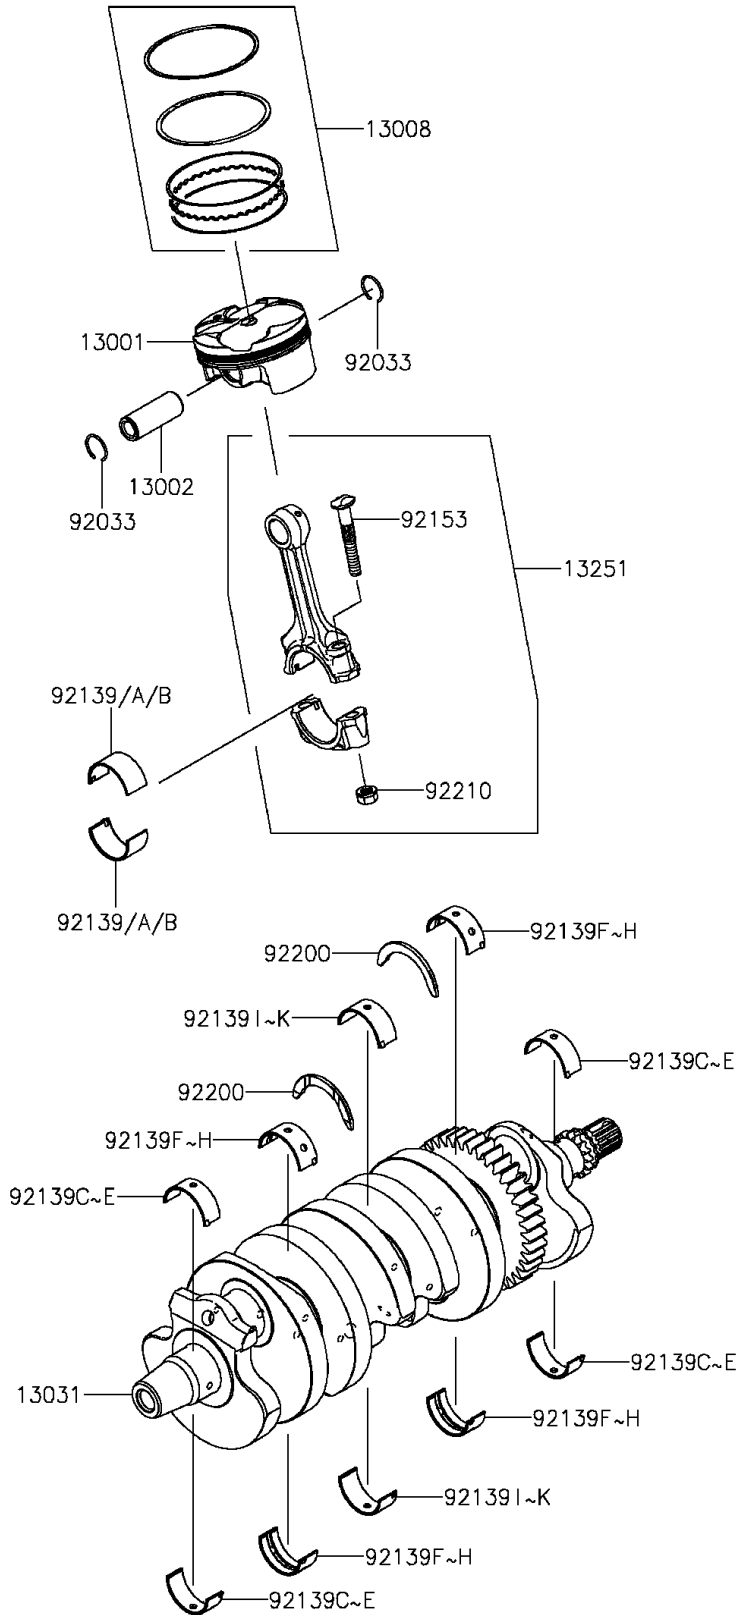

2013 NINJA® ZX™-6R ABS PARTS DIAGRAM

Crankshaft/Piston(s)

E1320

2013 NINJA® ZX™-6R ABS PARTS LIST

Crankshaft/Piston(s)

ITEM NAME	PART NUMBER	QUANTITY
PISTON-ENGINE (Ref # 13001)	13001-0735	1
PIN-PISTON (Ref # 13002)	13002-0037	1
RING-SET-PISTON (Ref # 13008)	13008-0035	1
CRANKSHAFT-COMP (Ref # 13031)	13031-0754	1
ROD-ASSY-CONNECTING,I (Ref # 13251)	13251-0717-II	1
RING-SNAP,PISTON PIN (Ref # 92033)	92033-1151	1
BUSHING,CRANK PIN,BLUE (Ref # 92139)	92139-0165	1
BUSHING,CRANK PIN,BLACK (Ref # 92139A)	92139-0166	1
BUSHING,CRANK PIN,BROWN (Ref # 92139B)	92139-0167	1
BUSHING,CRANK #1,BLUE (Ref # 92139C)	92139-0245	1
BUSHING,CRANK #1,BLACK (Ref # 92139D)	92139-0246	1
BUSHING,CRANK #1,BROWN (Ref # 92139E)	92139-0247	1
BUSHING,CRANK #2,BLUE (Ref # 92139F)	92139-0248	1
BUSHING,CRANK #2,BLACK (Ref # 92139G)	92139-0249	1
BUSHING,CRANK #2,BROWN (Ref # 92139H)	92139-0250	1
BUSHING,CRANK #3,PURPLE (Ref # 92139I)	92139-0251	1
BUSHING,CRANK #3,GREEN (Ref # 92139J)	92139-0252	1
BUSHING,CRANK #3,YELLOW (Ref # 92139K)	92139-0253	1
BOLT,7MM (Ref # 92153)	92153-1172	1
WASHER,T=2.5 (Ref # 92200)	92200-0383	1
NUT,CONNECTING ROD,7MM (Ref # 92210)	92210-0384	1