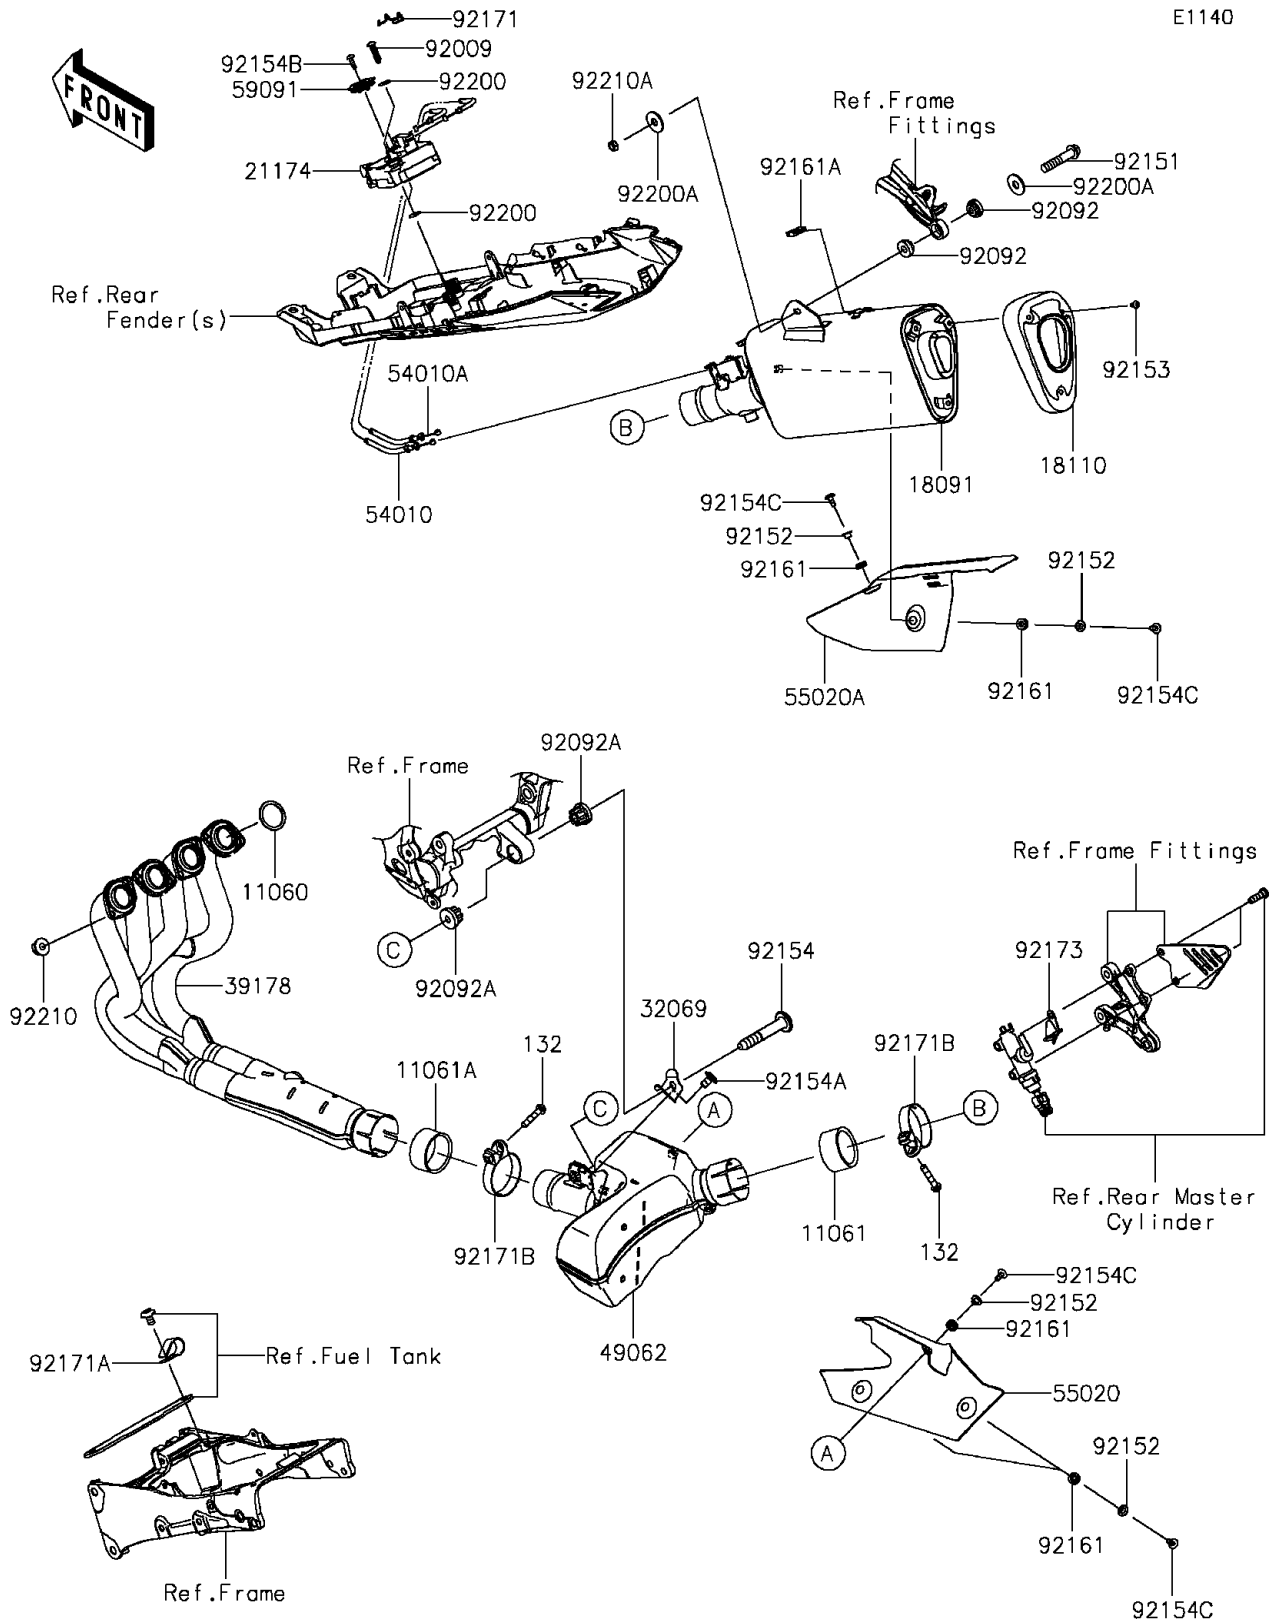

## 2013 NINJA® ZX™-6R ABS PARTS DIAGRAM

Muffler(s)

E1140

## 2013 NINJA® ZX™-6R ABS PARTS LIST

Muffler(s)

ITEM NAME	PART NUMBER	QUANTITY
BOLT-FLANGED-SMALL,8X40 (Ref # 132)	132BC0840	1
GASKET,EXHAUST PIPE (Ref # 11060)	11060-1203	1
GASKET,50.8X62X30 (Ref # 11061)	11061-0447	1
GASKET,54X62X30 (Ref # 11061A)	11061-0448	1
BODY-COMP-MUFFLER (Ref # 18091)	18091-0909	1
BODY END-MUFFLER (Ref # 18110)	18110-0185	1
MOTOR-ELECTRIC (Ref # 21174)	21174-0005	1
BRACKET-MUFFLER (Ref # 32069)	32069-0340	1
MANIFOLD-COMP-EXHAUST (Ref # 39178)	39178-0207	1
PIPE-COMP-EXHAUST (Ref # 49062)	49062-0713	1
CABLE,CLOSE (Ref # 54010)	54010-0592	1
CABLE,OPEN (Ref # 54010A)	54010-0599	1
GUARD,CHAMBER (Ref # 55020)	55020-0864	1
GUARD,FRONT COVER (Ref # 55020A)	55020-0901	1
PULLEY (Ref # 59091)	59091-0007	1
SCREW,TAPPING,6X30 (Ref # 92009)	92009-1481	1
BUSHING-RUBBER (Ref # 92092)	92092-0018	1
BUSHING-RUBBER,MUFFLER (Ref # 92092A)	92092-1087	1
BOLT,FLANGED,8X40 (Ref # 92151)	92151-1532	1
COLLAR,6.3X8.3X16 (Ref # 92152)	92152-0286	1
BOLT,HEX HEAD,6X8 (Ref # 92153)	92153-1758	1
BOLT,SOCKET,10X61 (Ref # 92154)	92154-0125	1
BOLT,SOCKET,10X16 (Ref # 92154A)	92154-0126	1
BOLT,TORX,5X18 (Ref # 92154B)	92154-0217	1
BOLT,SOCKET,6X14 (Ref # 92154C)	92154-0907	1
DAMPER (Ref # 92161)	92161-0308	1
DAMPER (Ref # 92161A)	92161-1228	1
CLAMP (Ref # 92171)	92171-0292	1
CLAMP,L=60 (Ref # 92171A)	92171-0652	1

## 2013 NINJA® ZX™-6R ABS PARTS LIST

Muffler(s)

ITEM NAME	PART NUMBER	QUANTITY
CLAMP,64.5MM (Ref # 92171B)	92171-1668	1
CLAMP (Ref # 92173)	92173-1053	1
WASHER (Ref # 92200)	92200-0078	1
WASHER,8.0X22.0X1.5 (Ref # 92200A)	92200-0174	1
NUT,8MM (Ref # 92210)	92210-0076	1
NUT,8MM (Ref # 92210A)	92210-0173	1